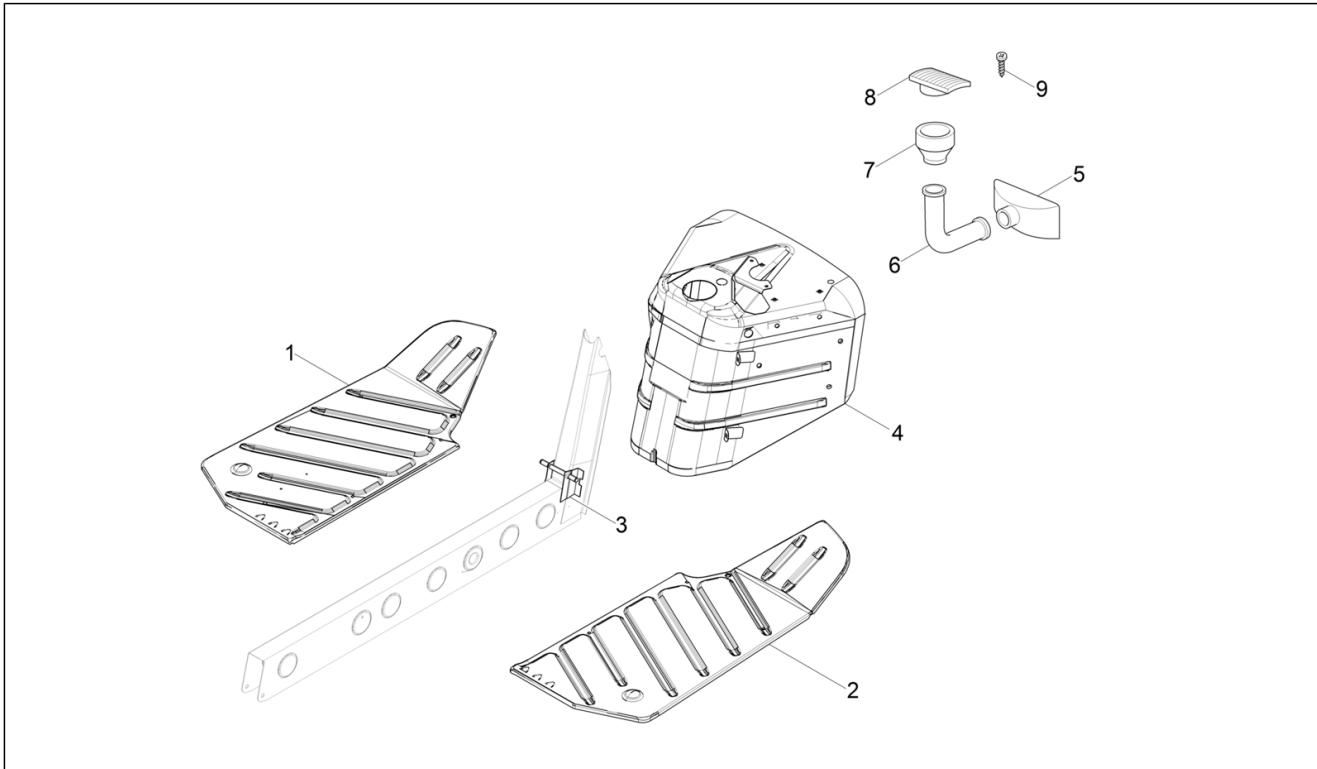

Group	Frame - Plastic parts - Coachwork
Code	02.35
Description	Front flooring panel
Service	1

Pos.	Code	Description	Qty	Variants
1	5671115	Lh floorplate	1	
2	2560755	Rh footplate	1	
3	2586375	Maintenance	1	
4	1E003134	Wheel compartment	1	
5	2641105	Air intake	1	
6	264081	pipe	1	
7	264082	Air intake union	1	
8	264151	Selvage	1	
9	008451	Self tapping screw 3,5x13	2