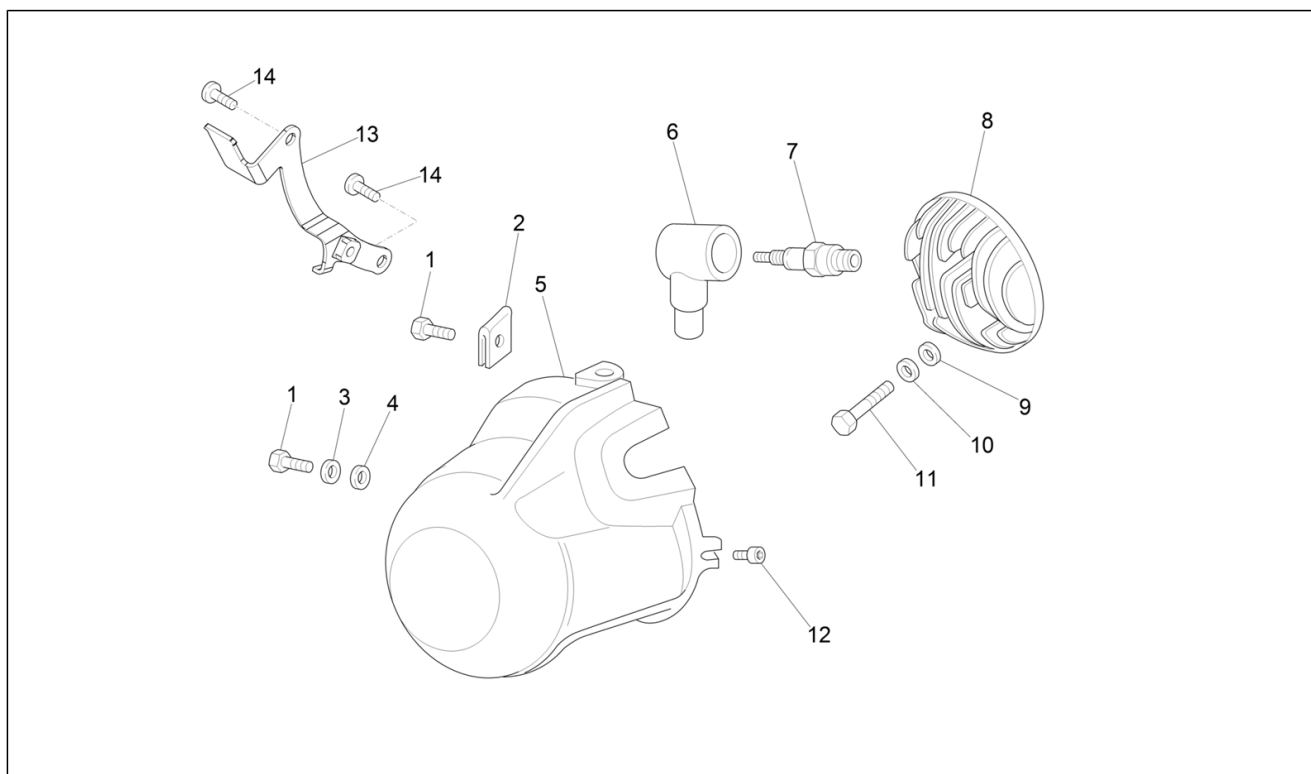

Group	Engine
Code	01.12
Description	Cylinder head cover
Service	1

Pos.	Code	Description	Qty	Variants
1	031086	Screw m6x12	2	
2	008112	Plate	1	
3	078307	Washer	2	
4	007631	Washer	4	
5	834295	Coling hood	1	
6	244395	Spark plug cap	1	
7	1A010674	Spark plug	1	
8	1A010671	Cylinder head	1	
9	003057	Flat washer	4	
10	016407	Washer	8	
11	015559	Bolt	4	
12	018509	screw	5	
13	1A011811	Bracket with U.P.	1	
14	CM288712	screw	2