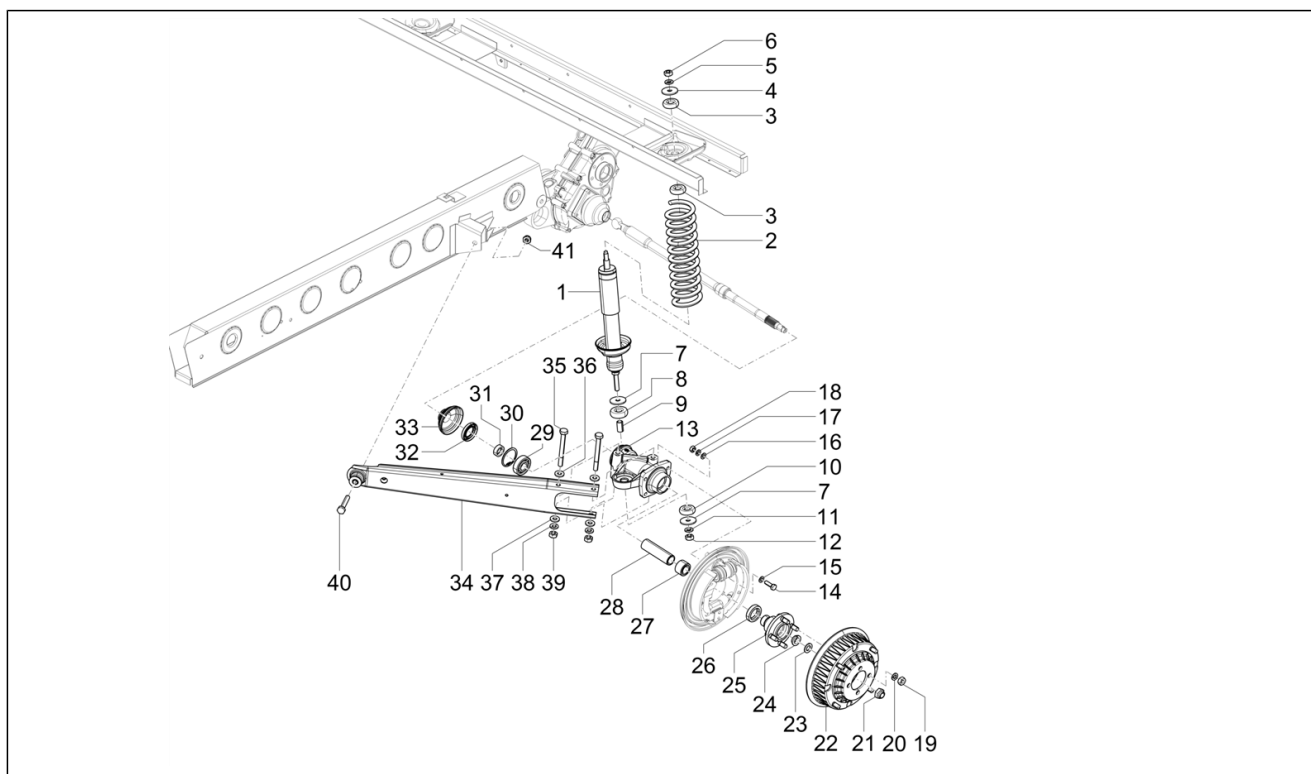

Group	Suspensions - Wheels
Code	04.10
Description	Rear suspension - Shock absorber/s
Service	1

Pos.	Code	Description	Qty	Variants
1	56597R	Rear shock absorber	2	
2	116733	Shock absorber spring	2	
3	174874	Pad	4	
4	567427	Washer	2	
5	260467	Spring washer	2	
6	021110	Nut	2	
7	567427	Washer	4	
8	116140	Pad	2	
9	074419	Spacer	2	
10	174874	Pad	2	
11	260467	Spring washer	2	
12	021110	Nut	2	
13	1E0029515	Rear left knuckle	1	
13	1E0029535	Rear right knuckle	1	
14	031120	screw	8	
15	003058	Flat washer 15x8,4x1,5	8	
16	003058	Flat washer 15x8,4x1,5	8	
17	016408	Spring washer 13,75x8,15x4,5	8	
18	020108	Nut M8x6,5	2	
19	020110	Nut M10 6H	8	
20	016410	Washer 17,6x11x2,5	8	
21	074521	Nut	2	
22	B042438	Rear brake bracket	2	
23	003014	Washer	2	
24	116097	Cone	2	
25	1E002944	Complete rear wheel hub	2	
26	118058	Oil seal	2	
27	128080	Drawn cap	2