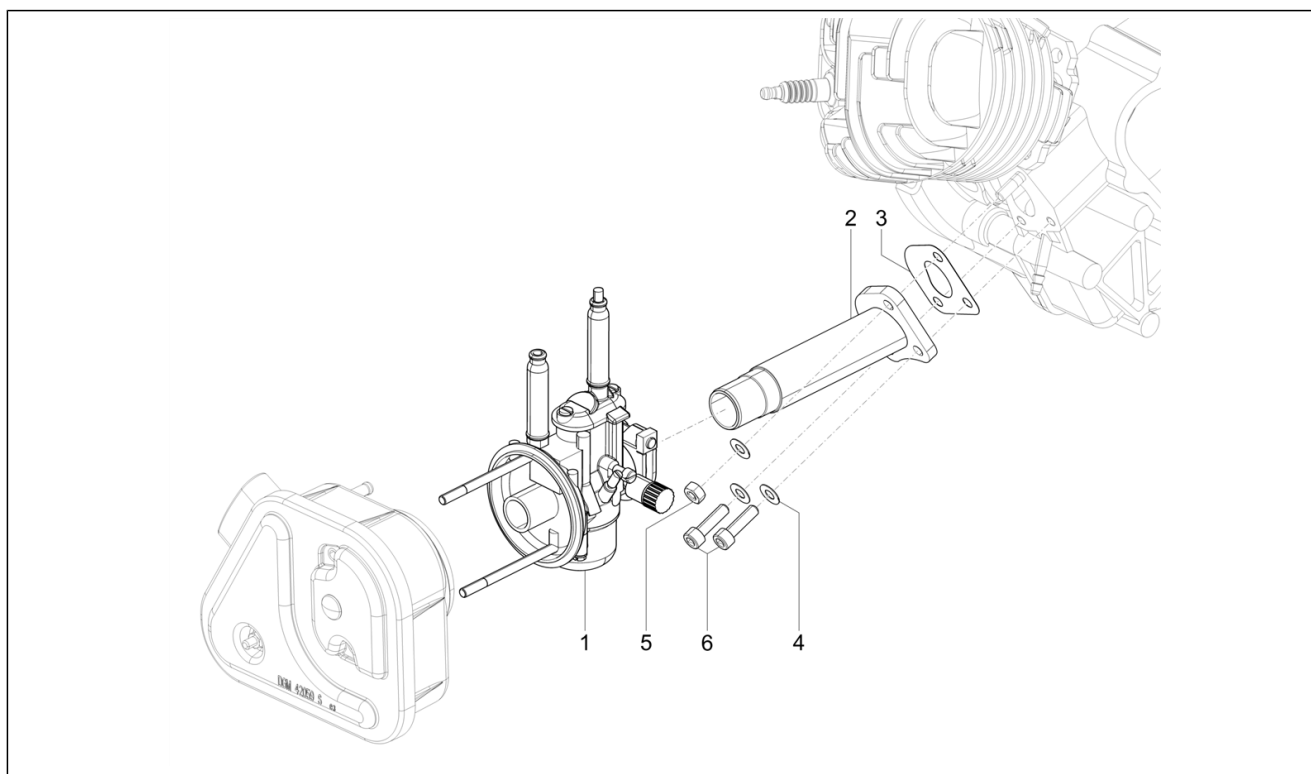

Group	Engine
Code	01.39
Description	Carburettor, assembly - Union pipe
Service	1

Pos.	Code	Description	Qty	Variants
1	1A011477	Carburetor assembly	1	
1	1A014348	Carburetor assembly	1	Model version:Limited speed version (25 Km/h)[25 Km/h]
2	1A011428	Union	1	
2	1A014197	Union	1	Model version:Limited speed version (25 Km/h)[25 Km/h]
3	873214	Induction joint gasket	1	
3	1A014316	Induction joint gasket	1	Model version:Limited speed version (25 Km/h)[25 Km/h]
4	007631	Washer	3	
5	020106	Nut M6	1	
6	1A011416	Antitampering screw M6x22	2