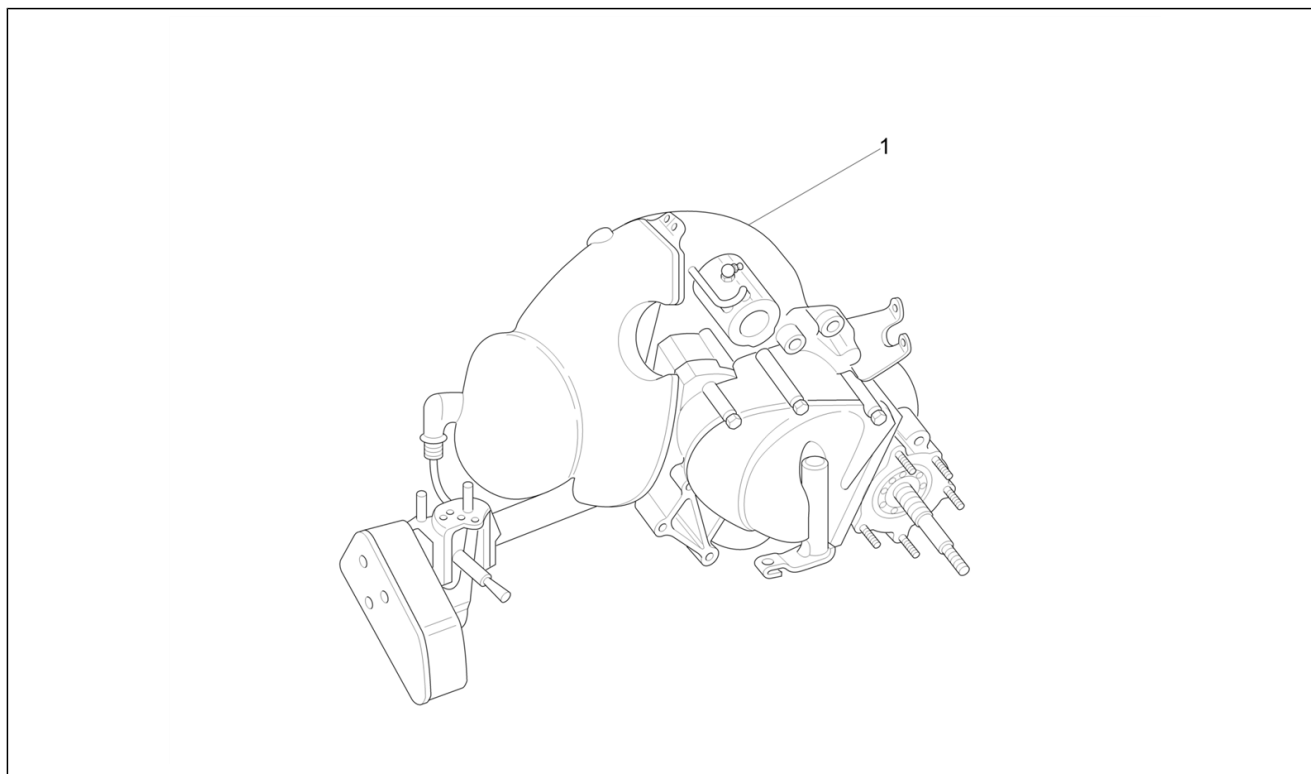

Group	Engine
Code	01.02
Description	Engine, assembly
Service	1

Pos.	Code	Description	Qty	Variants
1	CM2952025	Complete engine 50 2S E4	1	Model version:Limited speed version (25 Km/h)[25 Km/h]
1	CM2952015	Complete engine 50 2S E4	1