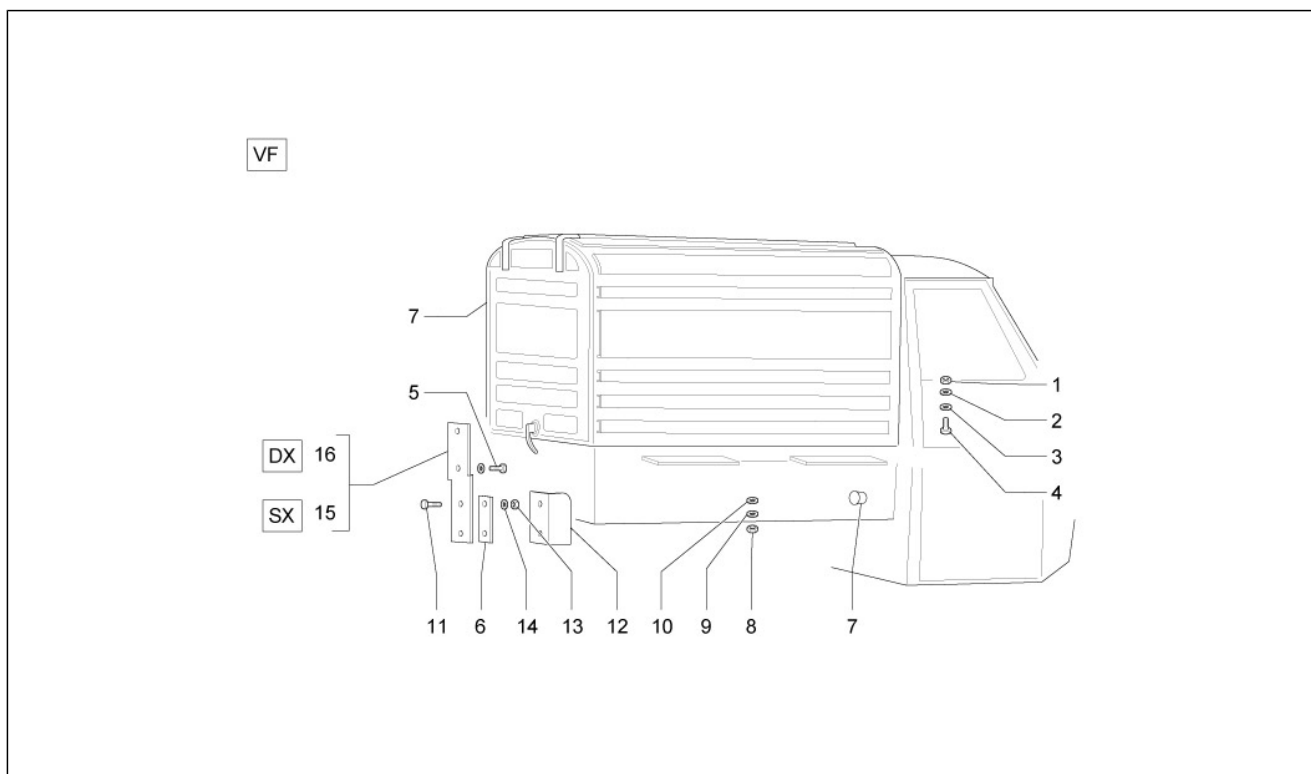

Group	Frame - Plastic parts - Coachwork
Code	02.04
Description	Rear chassis/body
Service	1

Pos.	Code	Description	Qty	Variants
1	191962	Nut	1	
2	016406	Spring washer 6,4x11,8x1	11	
3	013950	Washer 6,2x18x2	3	
4	031091	Hex screw M6x22	1	
5	031092	screw M6x25	6	
6	118578	Plate	2	
7	2469845	Van assembly	1	
8	020106	Nut M6	2	
9	013880	Flat washer 16x6,5x1,5	2	
10	013950	Washer 6,2x18x2	3	
11	014417	screw	4	
12	118648	Square	2	
13	020106	Nut M6	6	
14	016406	Spring washer 6,4x11,8x1	11	
15	118872	Bracket	1	
16	118873	Bracket	1