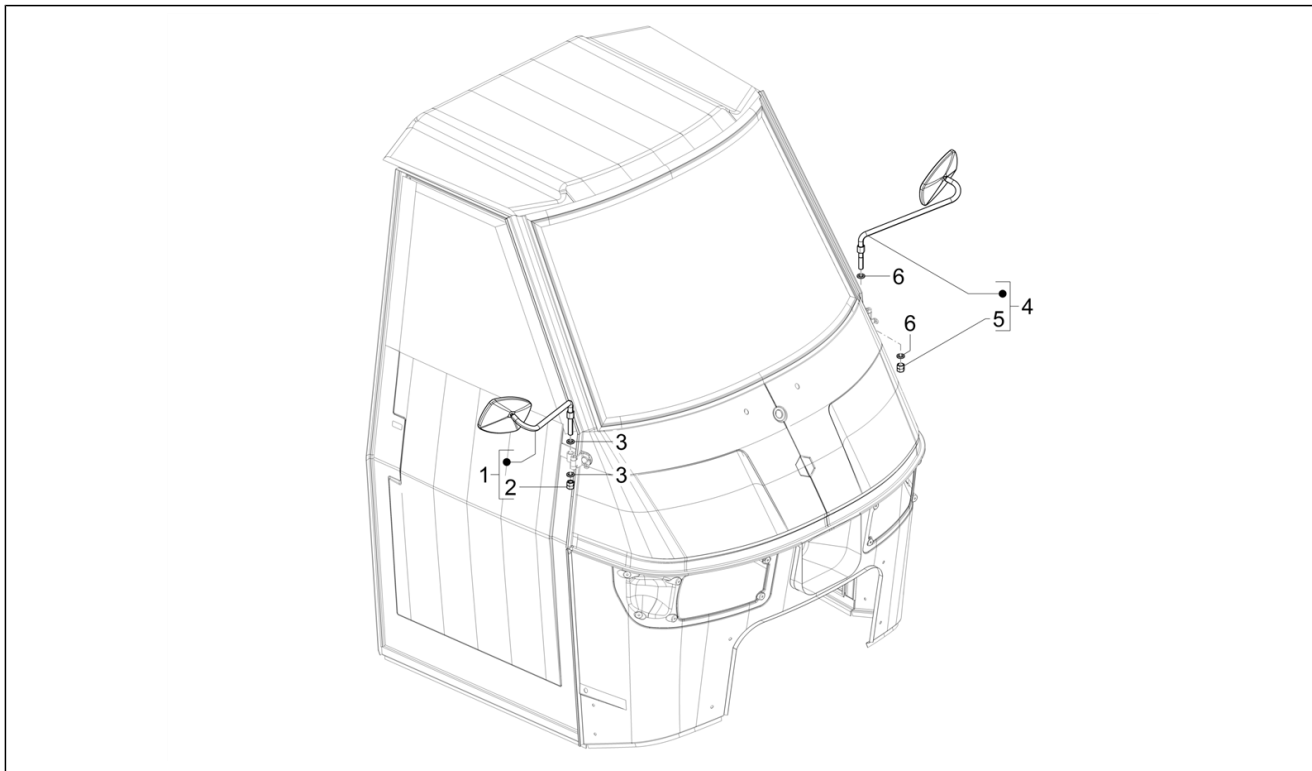

Group	Frame - Plastic parts - Coachwork
Code	02.45
Description	Driving mirror/s
Service	1

Pos.	Code	Description	Qty	Variants
1	1E002760	RH rearview mirror	1	
2	1E003514	Nut for RH mirror (LH thread)	1	
3	003060	Flat washer	2	
4	1E002761	LH rearview mirror	1	
5	1E003515	Nut for LH mirror (RH thread)	1	
6	003060	Flat washer	2