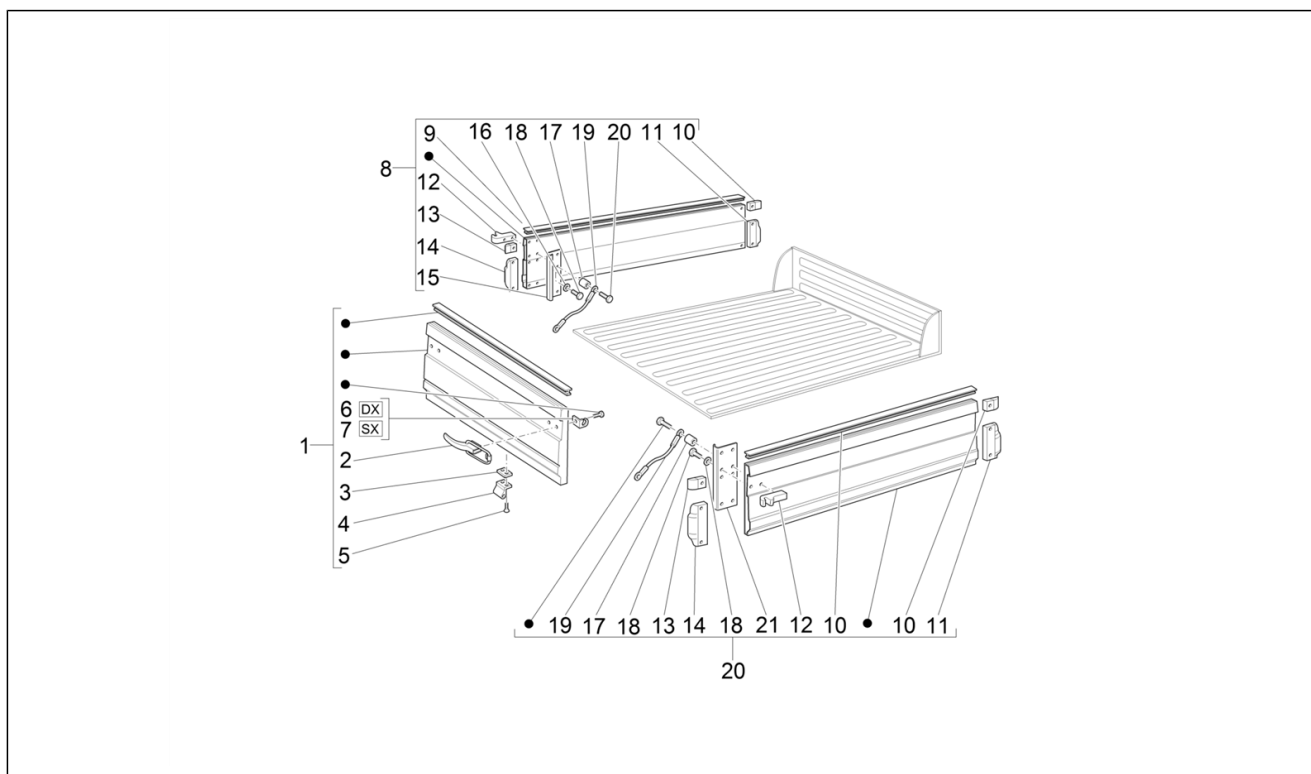

Group	Frame - Plastic parts - Coachwork
Code	02.19
Description	Loading box components
Service	1

Pos.	Code	Description	Qty	Variants
1	566920	Flap	1	Model:Top (alloy dropside)[Top]
2	264785	Rear lever	2	
3	565869	Plate	2	
4	566941	Hinge	2	
5	018592	screw	4	
6	264948	Chain attachment DX	1	
7	264949	Chain attachment SX	1	
8	566918	Board	1	Model:Top (alloy dropside)[Top]
9	566926	Gasket	2	
10	264743	Gasket	2	
11	264741	Gasket	2	
12	264778	Hook	2	
13	264742	Gasket	2	
14	264740	Gasket	2	
15	566924	Rear post	1	
16	569383	Washer	2	
17	184400	Rear spacer	2	
18	264783	screw	2	
19	569384	Wire	2	
20	566919	Board	1	Model:Top (alloy dropside)[Top]
21	566925	Rear post	1