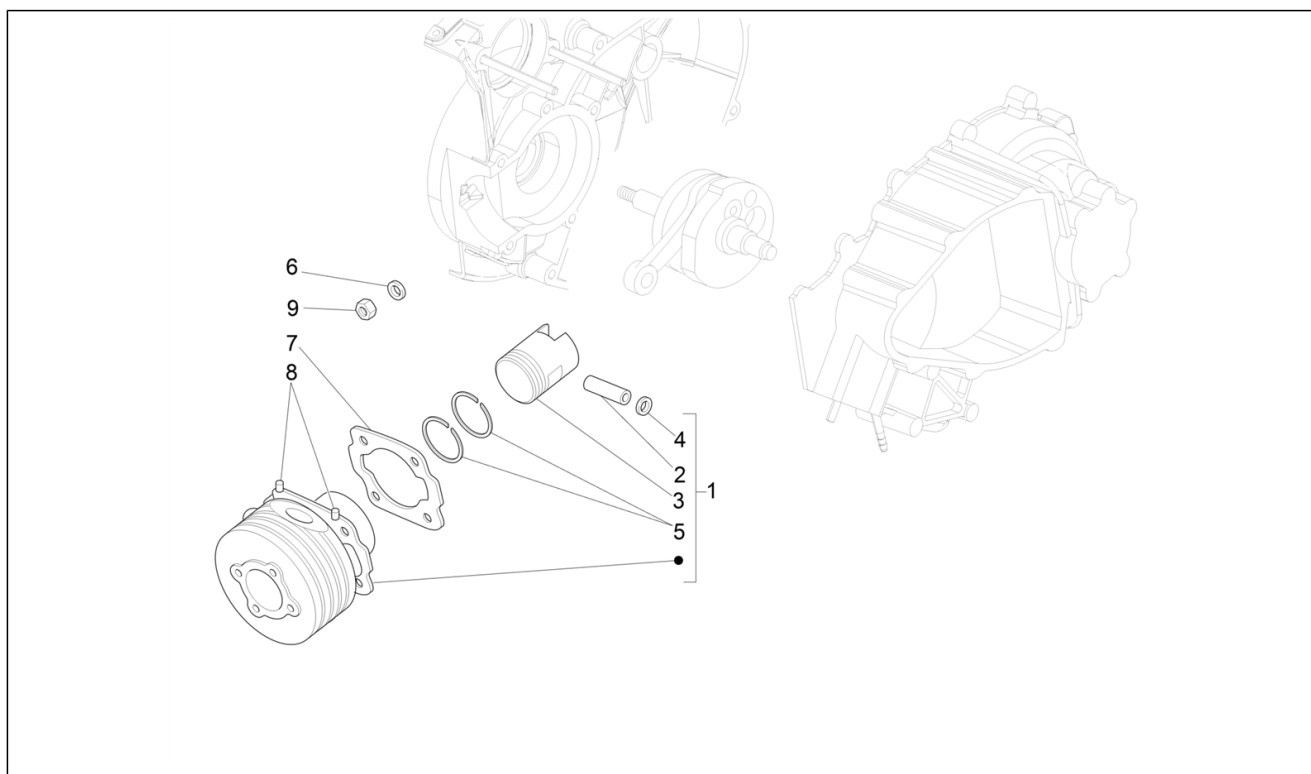

Group	Engine
Code	01.07
Description	Cylinder-piston-wrist pin unit
Service	1

Pos.	Code	Description	Qty	Variants
1	1A0115865	Cylinder - piston - piston pin assembly	1	
2	879434	Piston pin	1	
3	1A011363	Complete piston assembly	1	
4	1A011391	Crank pin retainer ring	2	
5	1A011388	Piston ring	2	
6	016407	Washer	8	
7	826911	Cylinder gasket	1	
8	003916	Stud bolt	2	
9	020107	Nut	4