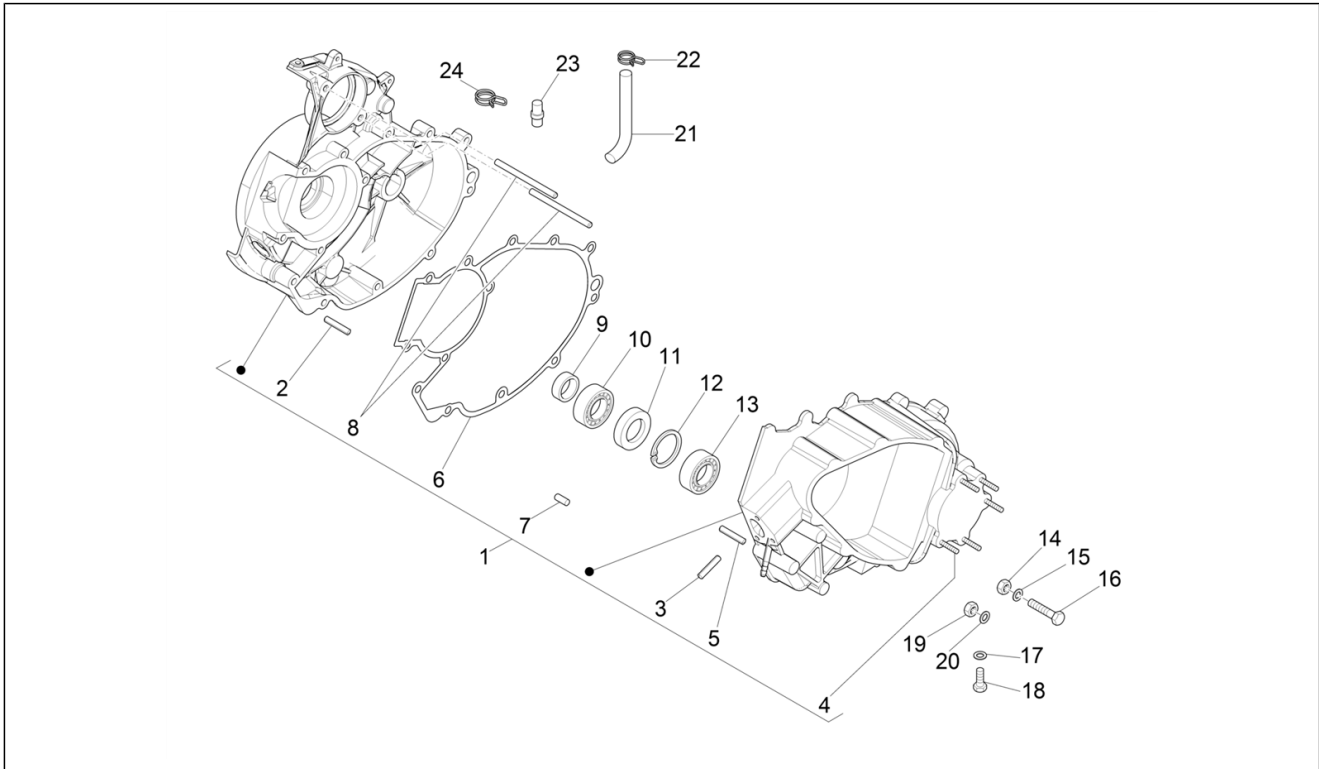

Group	Engine
Code	01.05
Description	Crankcase
Service	1

Pos.	Code	Description	Qty	Variants
23	0193014	Breather	1	
24	CM002905	Hose clamp	1