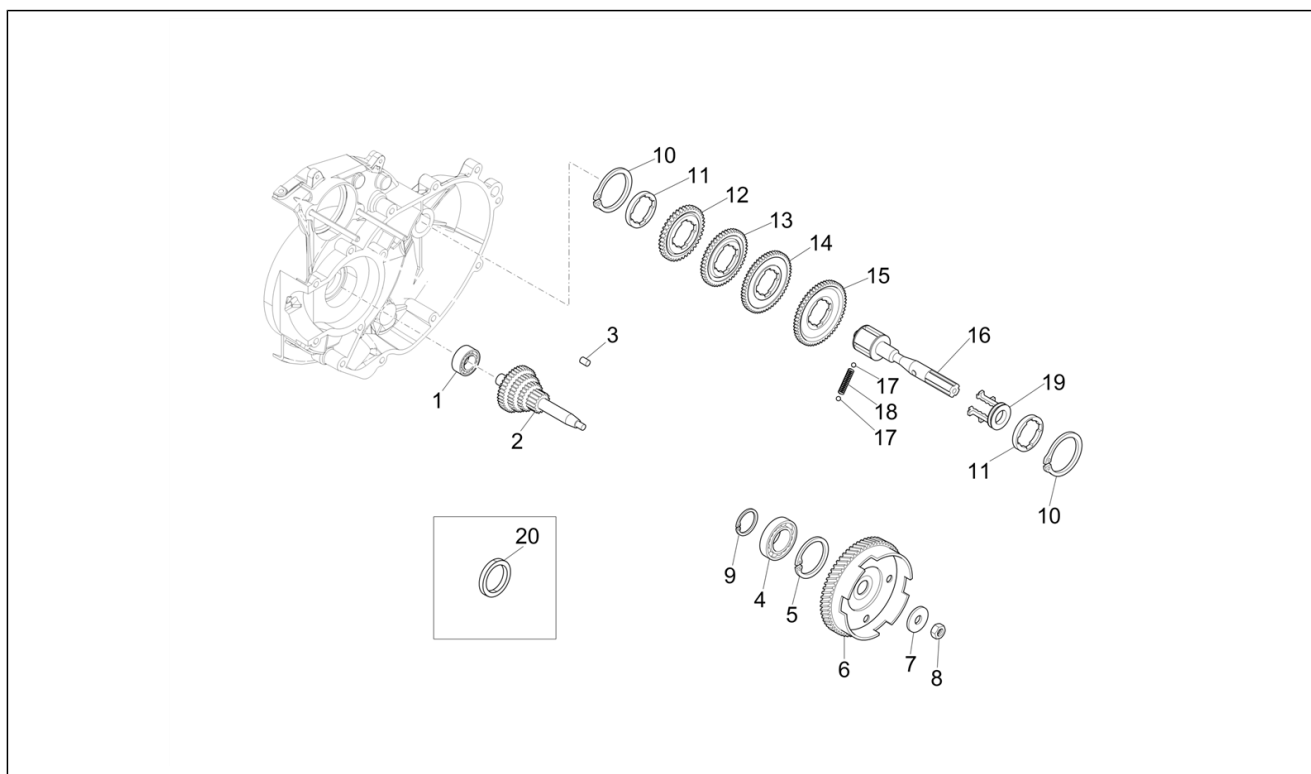

Group	Engine
Code	01.31
Description	Gear-box components
Service	1

Pos.	Code	Description	Qty	Variants
1	007035	Bearing	1	
2	1250834	Multiple gear teeth	1	
3	011753	Transmission key	1	
4	007130	Bearing	1	
5	006647	Circlip	1	
6	4363951	Helical gear teeth	1	
7	244297	Washer	1	
8	001508	Nut	1	
9	006425	Ring	1	
10	009101	Snap ring	2	
11	138393	Ring	1	
11	165418	Ring 1° magg.	1	
11	165417	Ring 2° magg.	1	
12	2854224	Fourth speed gear	1	
13	1654504	Third speed gear	1	
14	1654494	Second speed gear	1	
15	1654574	First speed gear	1	
16	2425815	Shaft engine	1	
17	006379	Ball	2	
18	150110	Spring	1	
19	1349026	4 speed gearbox crosspiece	1	
20	B017344	Spacer	1	Model version:Limited speed version (25 Km/h)[25 Km/h]