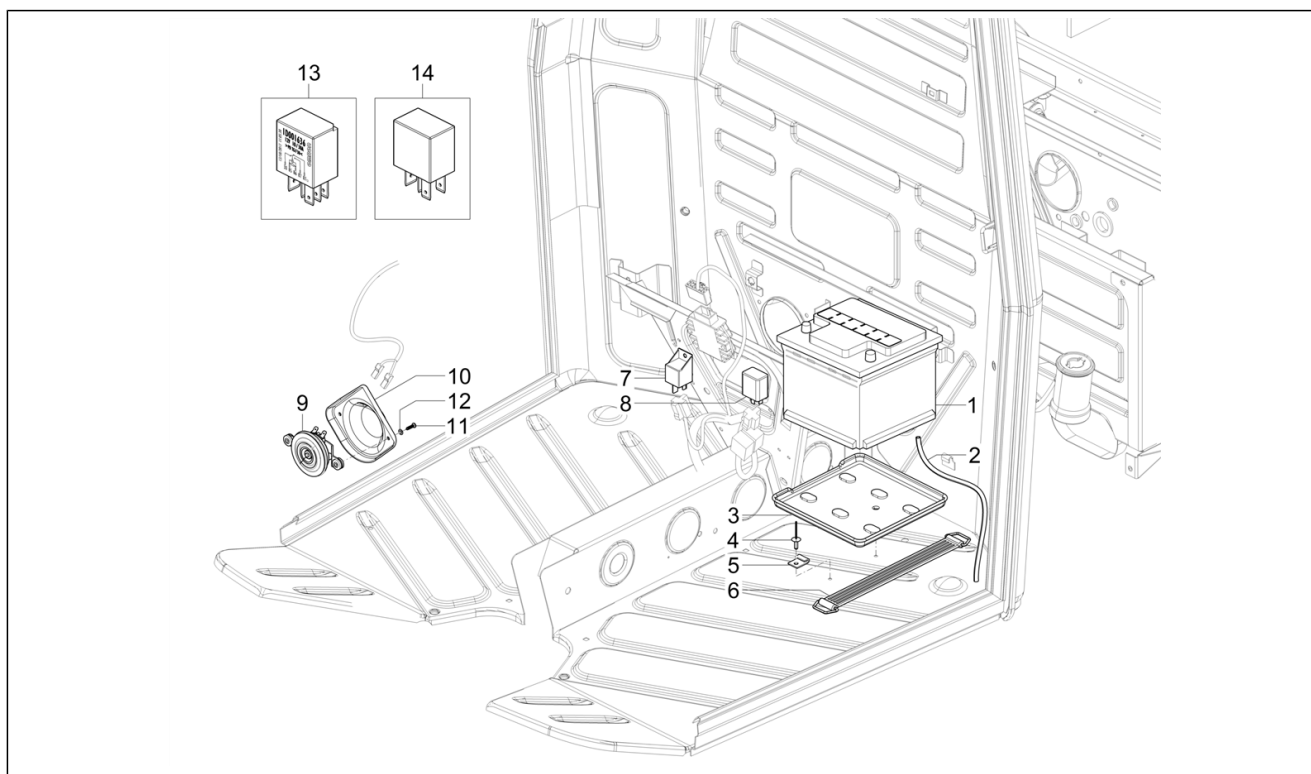

Group	Electrical system
Code	06.05
Description	Remote control switches - Battery - Horn
Service	1

Pos.	Code	Description	Qty	Variants
1	581149	Battery 12V-32Ah	1	
2	645581	Breather pipe	1	
3	567426	Battery holder tray	1	
4	297791	Rivet	1	
5	567424	Plate	1	
6	214801	Belt	1	
7	58115R	Starter relay 12V-80A	1	
8	1D001433	Turn indicators control device with check	1	
9	56539R	Horn	1	
10	B025161	Horn cover	1	
11	015859	screw 3,5x16	2	
12	003054	Washer 4,3x8x0,5	2	
13	1D001636	Microrelay with resistance 12V 30A/10A	1	
14	B007353	Micro remote control switch A727 12V-30A 702.50 46520422	2