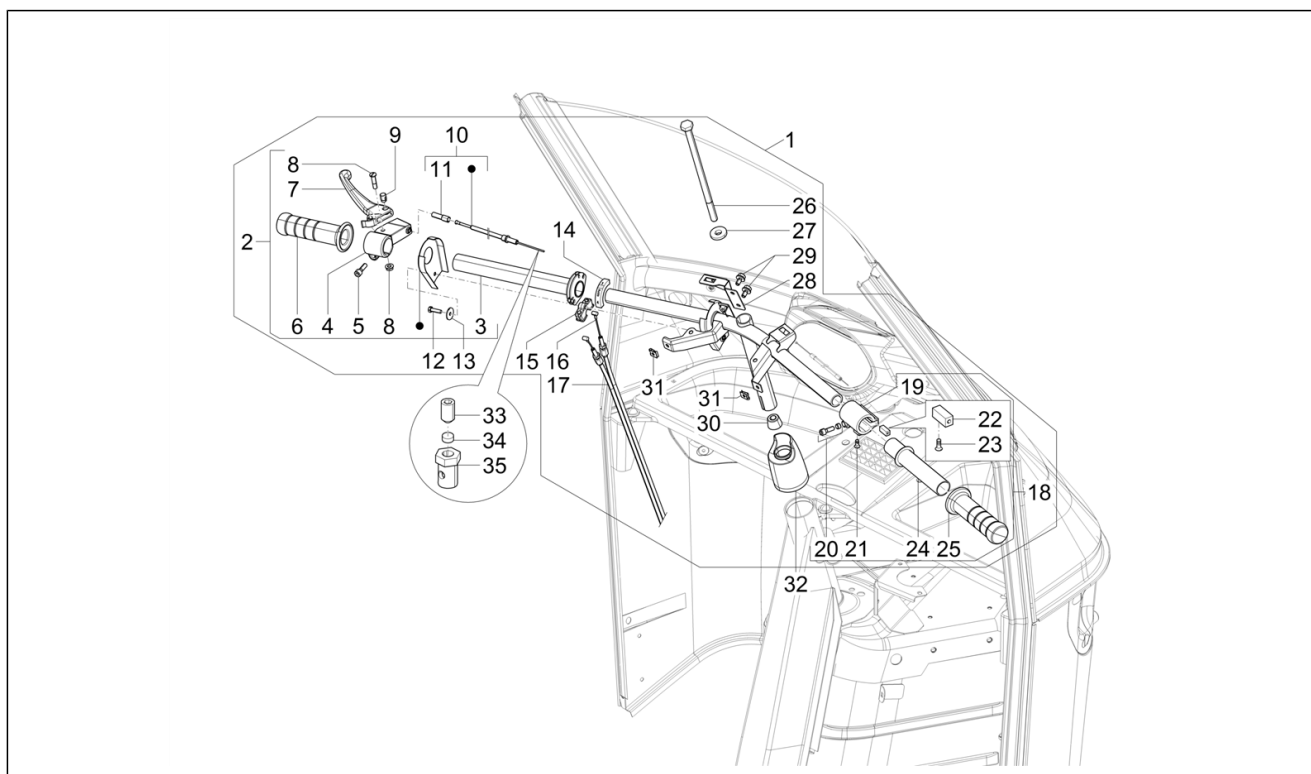

Group	Handlebars/Steering
Code	03.06
Description	Handlebars - Master cil.
Service	1

Pos.	Code	Description	Qty	Variants
27	126612	Washer	1	
28	1E003282	Handlebar cover support bracket	1	
29	CM287314	Hex head screw with dual washer M6x14	1	
30	116298	Cone	1	
31	CM017414	Spring plate	2	
32	261400	Guard	1	
33	288611	screw	1	
34	150418	Disk	1	
35	286231	Screw terminal	1