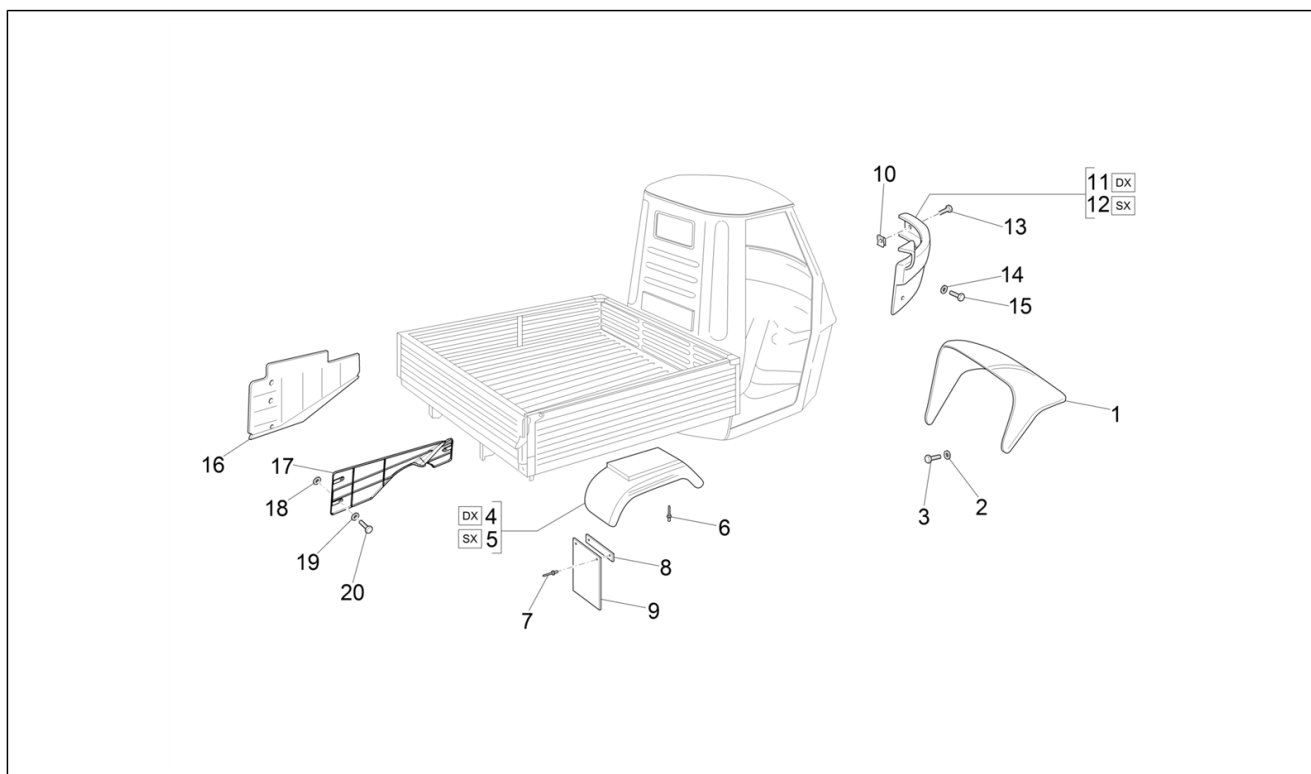

Group	Frame - Plastic parts - Coachwork
Code	02.33
Description	Wheel huosing - Mudguard
Service	1

Pos.	Code	Description	Qty	Variants
1	567168	Mudguard	1	
2	013880	Flat washer 16x6,5x1,5	4	
3	031089	Hex screw M6x18	4	
4	567178	Mudguard	1	
5	567177	Mudguard	1	
6	244474	Rivet	8	
7	298930	Rivet	4	
8	264165	Square	1	
9	264097	Splash guard	1	
10	CM017416	Spring plate	2	
11	567169	Bumper	1	
12	567170	Bumper	1	
13	258407	screw	2	
14	013836	Washer	4	
15	297498	Self tapping screw	4	
16	119839	Protection sheet	1	
17	1E003047	Right washer	1	
18	CM017408	Plate	4	
19	013763	Flat washer 4,2x12x1	4	
20	008246	screw	4