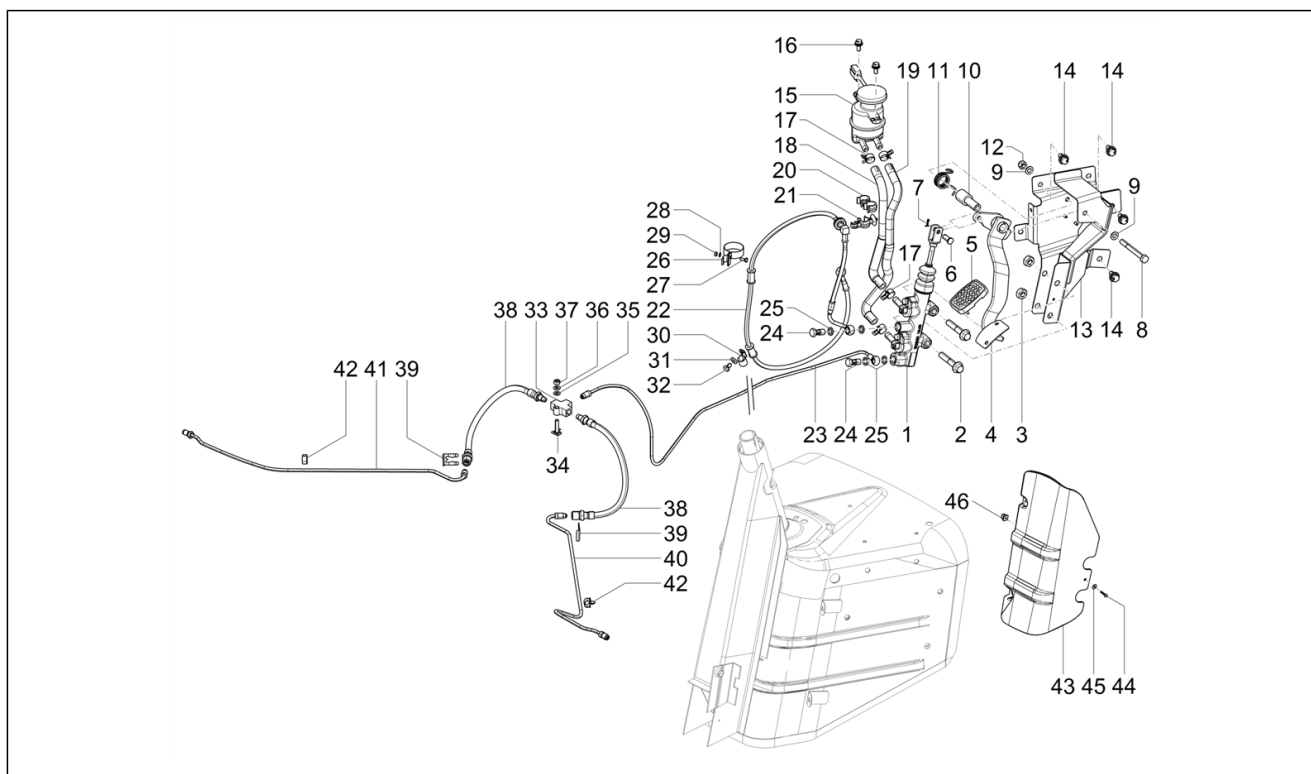

Group	Braking system - Transmissions
Code	05.04
Description	Braking system
Service	1

Pos.	Code	Description	Qty	Variants
1	B075485	Brakes pump	1	
2	B074999	Screw w/ flange M10x55	2	
3	632056	Nut M6	2	
4	1E002996	Brake pedal	1	
5	567461	Stop buffer	1	
6	652001	Pin	1	
7	567920	Cotter pin	1	
8	030081	screw	1	
9	003058	Flat washer 15x8,4x1,5	2	
10	1E002969	Spacer bushing	1	
11	B073800	Brake pedal spring	1	
12	003058	Flat washer 15x8,4x1,5	1	
13	1E002967	Pedal fixing bracket	1	
14	CM289420	[...]	4	
15	1E001948	Brake oil tank	1	
16	CM287316	Hex screw M6x16	1	
17	B001543	Hose clamp	4	
18	1E002981	Brake oil hose	1	
19	1E002982	Brake oil hose	1	
20	1E003128	Double rotary spring 14,5	1	
21	1E003129	Double rotary spring 6,2-14,5	1	
22	1E002985	Front brake line	1	
23	1E002990	Rear brake oil rigid hose	1	
24	AP8113003	Oil pipe screw	2	
25	1E002997	Copper gasket	4	
26	126328	Hose clamp	1	
27	031025	Bolt	1	
28	003054	Washer 4,3x8x0,5	1