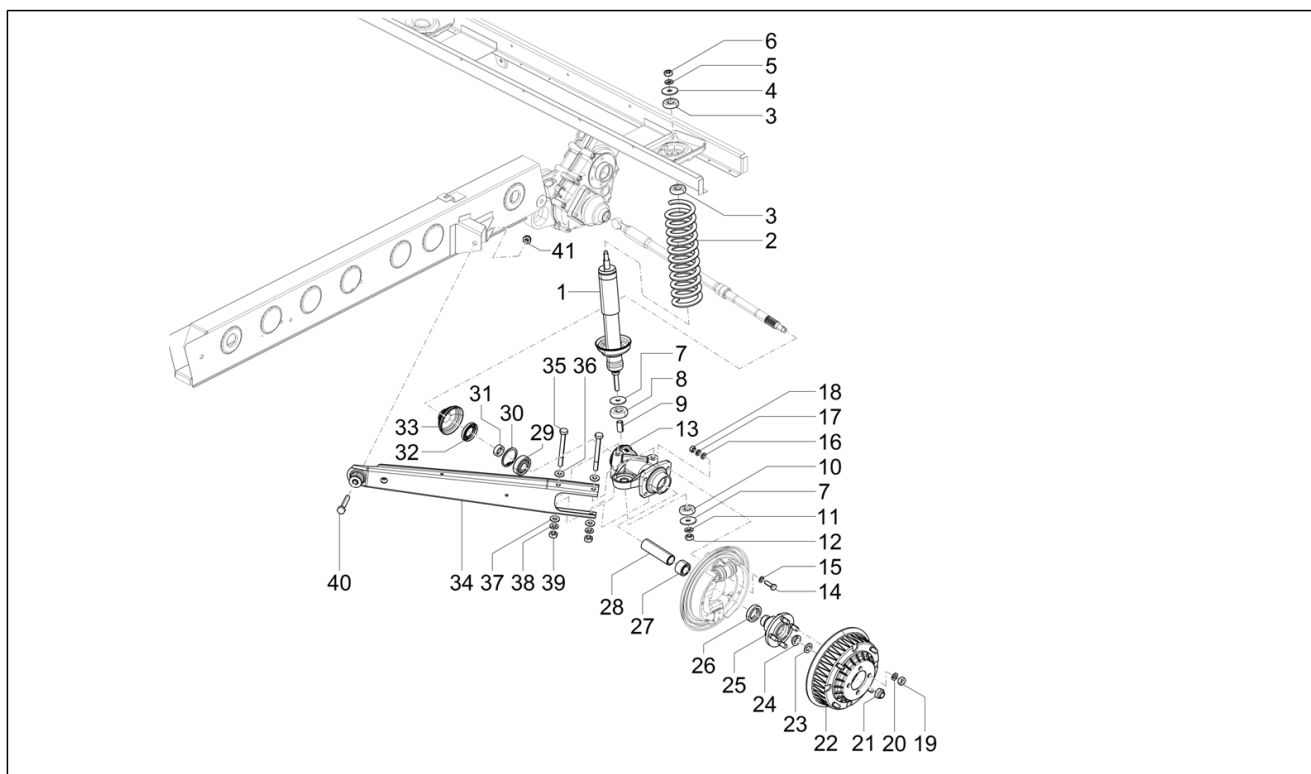

Group	Suspensions - Wheels
Code	04.10
Description	Rear suspension - Shock absorber/s
Service	1

Pos.	Code	Description	Qty	Variants
28	128079	Spacer	1	
29	007563	Bearing	2	
30	006647	Circlip	2	
31	136808	Spacer	2	
32	119940	Ring	2	
33	119941	Cup	2	
34	117625	Boom	2	
35	015582	screw	4	
36	078783	Washer	4	
37	078783	Washer	4	
38	260467	Spring washer	4	
39	020110	Nut M10 6H	4	
40	030101	screw	2	
41	002440	Self locking nut M10	2