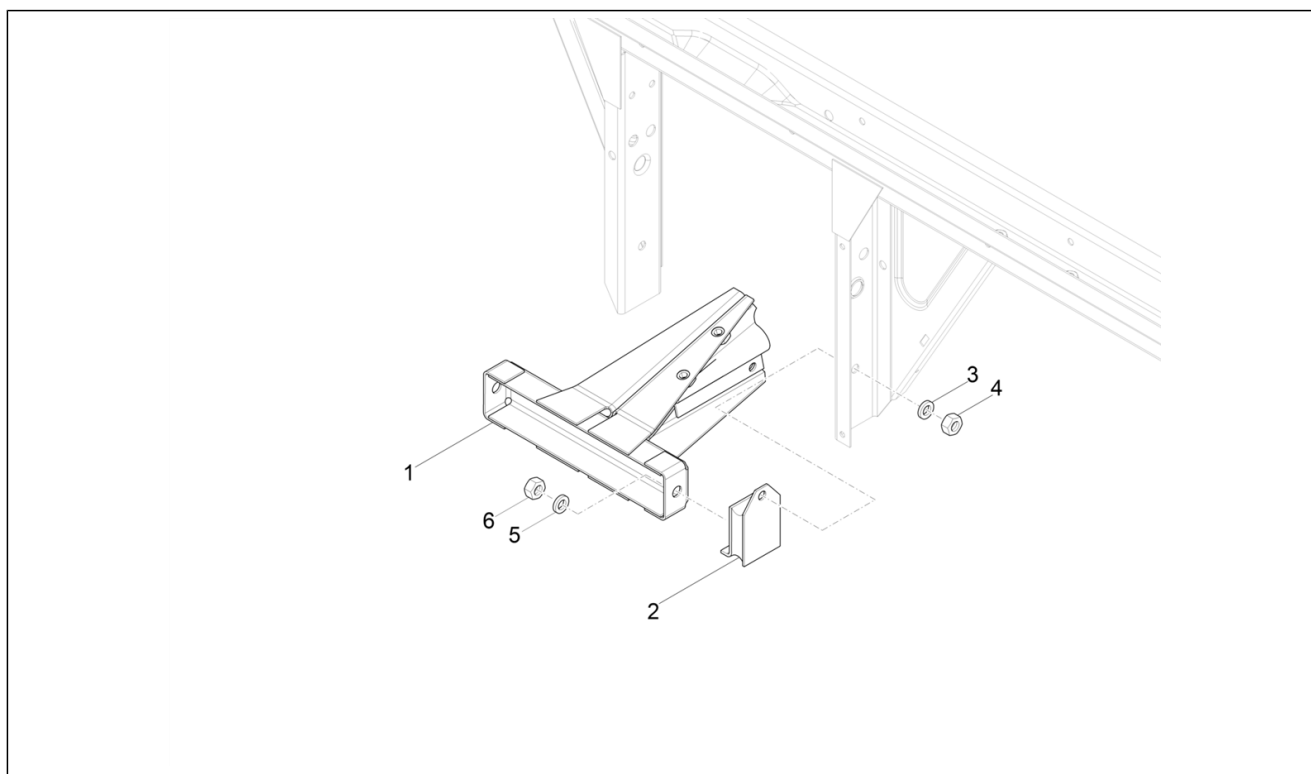

Group	Frame - Plastic parts - Coachwork
Code	02.05
Description	Engine mounts
Service	1

Pos.	Code	Description	Qty	Variants
1	2411493	Engine mount with internal parts.	1	
2	127350	Maintenance	2	
3	012535	Washer	2	
4	020110	Nut M10 6H	2	
5	012535	Washer	2	
6	020110	Nut M10 6H	2