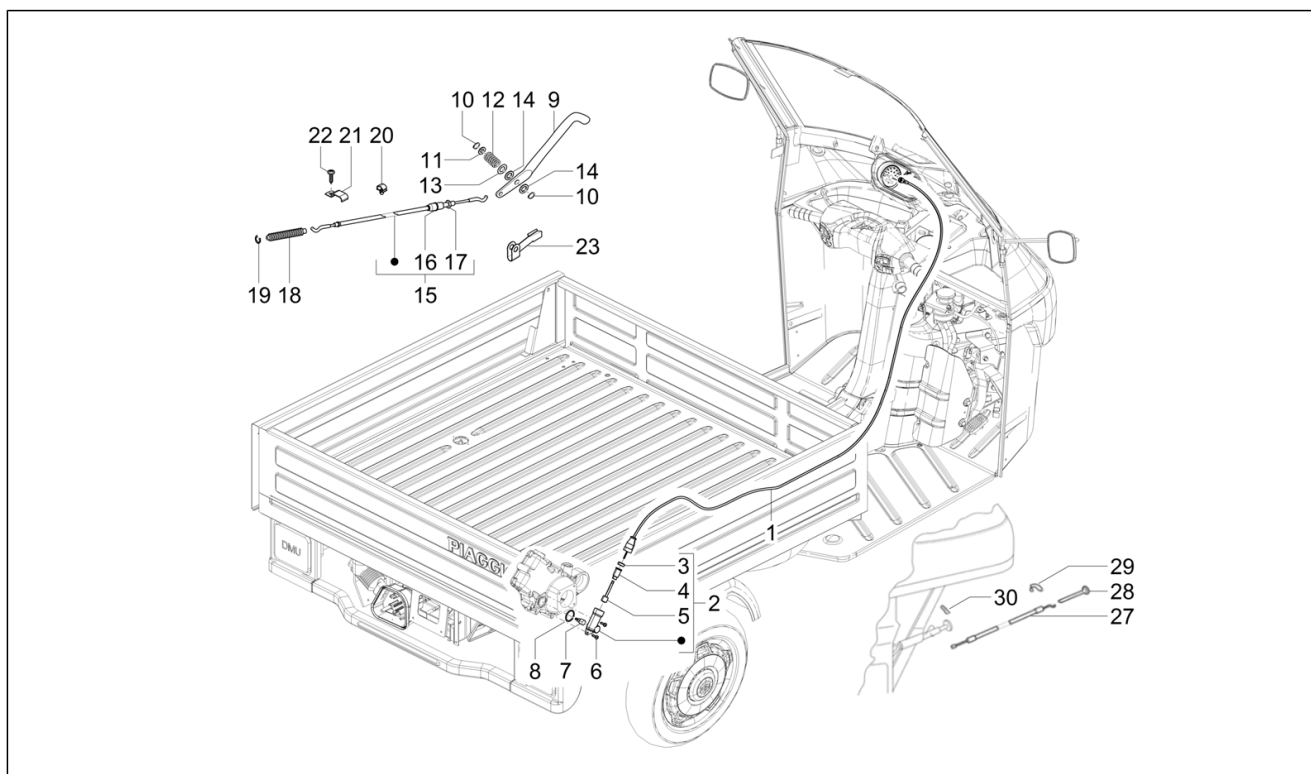

Group	Braking system - Transmissions
Code	05.03
Description	Transmissions
Service	1

Pos.	Code	Description	Qty	Variants
1	1E003141	Speedometer transmission	1	
2	1252535	Bracket, assy	1	
3	117402	Ring	1	
4	117401	Bush	1	
5	125254	Pinion	1	
6	125647	screw	2	
7	125256	Gear	1	
8	017503	Oil seal	1	
9	258827	Reverse gear control lever	1	
10	005970	Snap ring	2	
11	013843	Flat washer 16x8,1x1,5	1	
12	258639	Spring	1	
13	258641	Flat washer 22x12,5x0,5	1	
14	709037	Flat washer 20x12,5x2	1	
15	258646	Reverse gear control transmission	1	
16	116260	Cap	1	
17	020206	Nut M6	1	
18	118806	Bellows	1	
19	180859	Plate	1	
20	140435	Spring	1	
21	018732	Clip	1	
22	008451	Self tapping screw 3,5x13	1	
23	1172734	Lock	1	
27	612790	Choke control transmission	1	
28	567083	Knob	1	
29	183321	Spring	1	
30	075962	Spring	1	
31	B007701	Accelerator control transmission	1