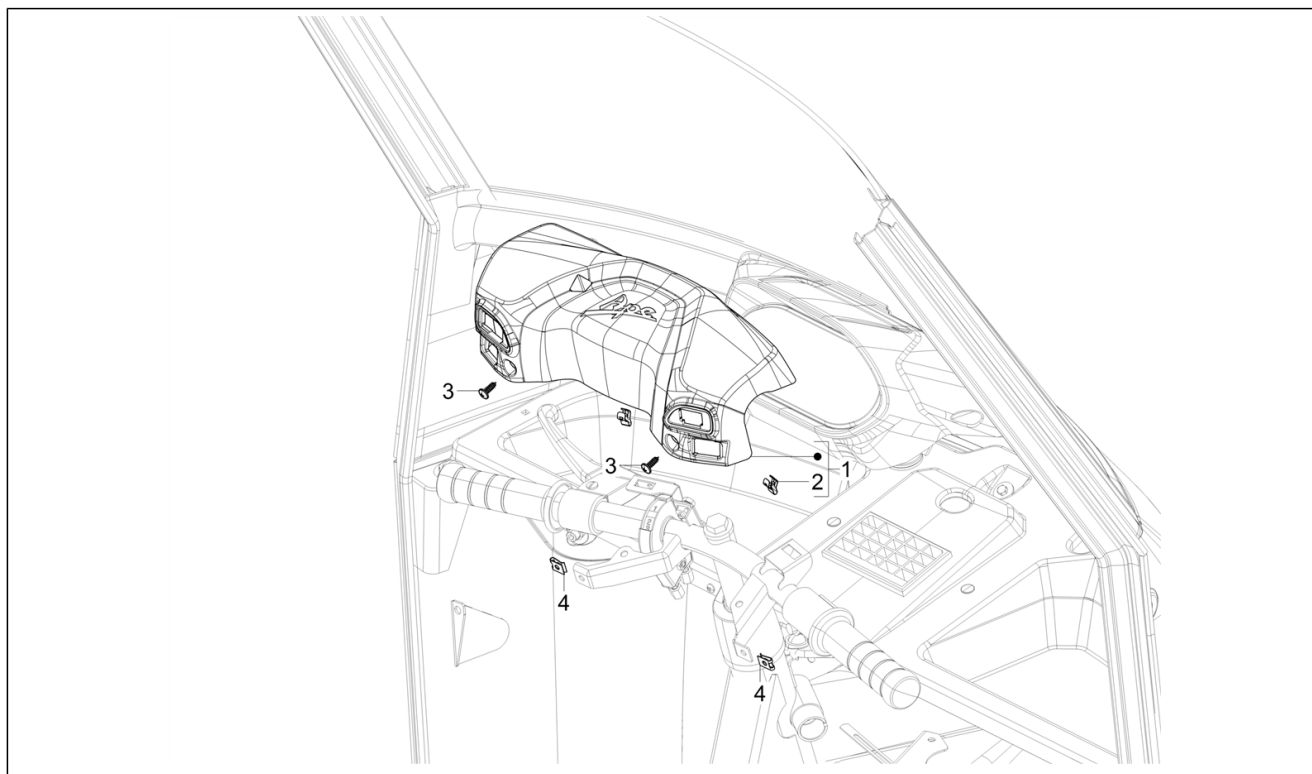

Group	Handlebars/Steering
Code	03.01
Description	Handlebars coverages
Service	1

Pos.	Code	Description	Qty	Variants
1	1E003254	Complete handlebar cover	1	
2	9004468091000	Gripper clip	1	
3	CM288816	Self tapping screw	2	
4	D9004183025	Spring plate	2