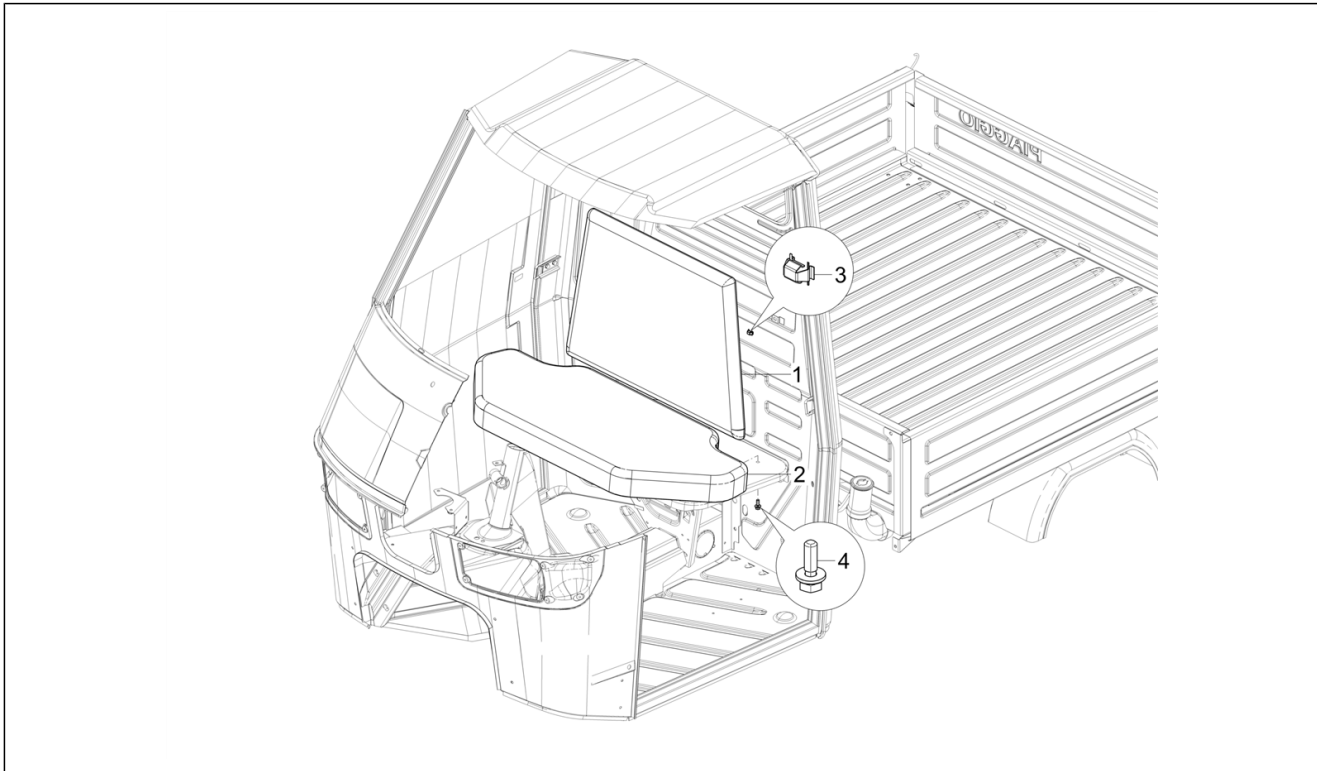

Group	Frame - Plastic parts - Coachwork
Code	02.40
Description	Front seats
Service	1

Pos.	Code	Description	Qty	Variants
1	CM300301	Red backrest	1	
1	CM300302	Black seat back	1	
1	CM300601	Red backrest	1	Model version:Limited speed version (25 Km/h)[25 Km/h]
1	CM300602	Black seat back	1	Model version:Limited speed version (25 Km/h)[25 Km/h]
2	CM300202	Seat back Nero	1	
2	CM300201	Seat back Rosso	1	
3	194721	Clip	4	
4	CM287320	Hex screw M6x20	4