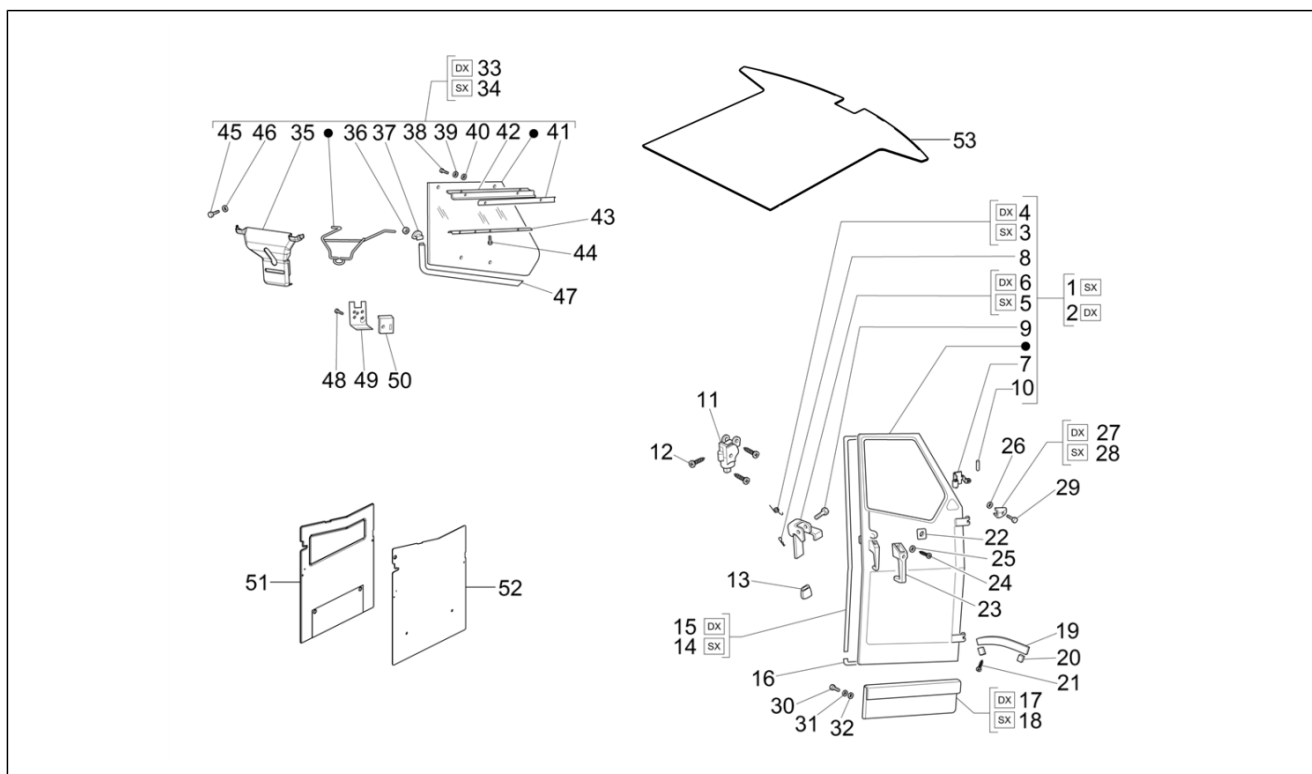

Group	Frame - Plastic parts - Coachwork
Code	02.11
Description	Cab - Doors
Service	1

Pos.	Code	Description	Qty	Variants
29	015911	Self tapping screw 4,2x16	1	
30	297498	Self tapping screw	3	
31	013763	Flat washer 4,2x12x1	3	
32	190479	Gasket	3	
33	1E003042	Right complete window	1	
34	1E003045	Blue complete window	1	
35	1E003197	Boom	1	
36	577029	Nut	2	
37	567606	Hinge	1	
38	567604	Rivet	2	
39	567601	Washer	2	
40	567603	Washer	2	
41	B007155	Crosspiece	1	
42	646259	Strip	1	
43	187305	Moulding	1	
44	000675	screw	3	
45	1E003196	screw	2	
46	567602	Washer	2	
47	232679	Gasket	1	
48	015859	screw 3,5x16	3	
49	567610	Spring	1	
50	567558	Plate	1	
51	CM300401	LH door trim panel	1	Model:Closed box body[F] Top (alloy dropside)[Top] Cross[Cross]
51	CM300403	LH door trim panel	1	Model:Short deck[PC] Long deck[PL]
52	CM300402	RH door trim panel	1	Model:Closed box body[F] Top (alloy dropside)[Top] Cross[Cross]
52	CM300404	RH door trim panel	1	Model:Short deck[PC] Long deck[PL]