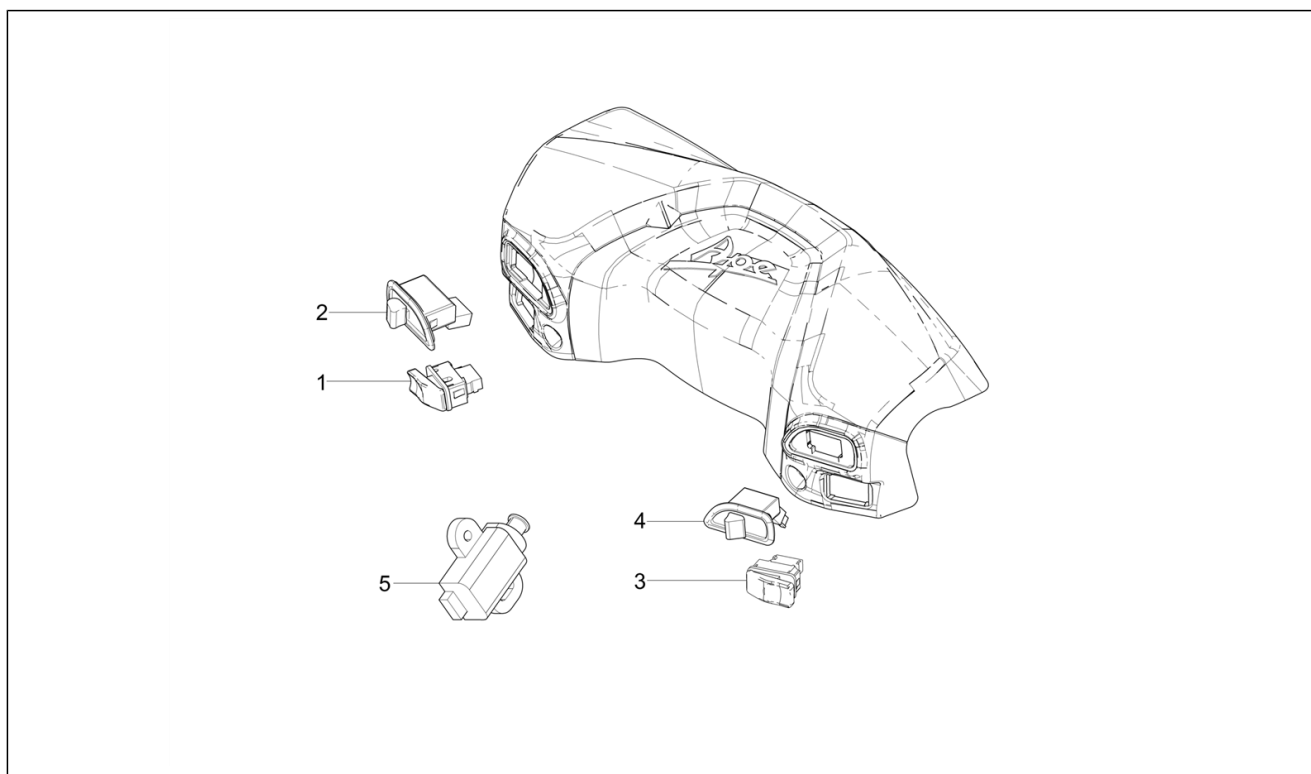

Group	Electrical system
Code	06.01
Description	Selectors - Switches - Buttons
Service	1

Pos.	Code	Description	Qty	Variants
1	1D001587R	Horn button	1	
2	6426795	Turn signal lamps switch	1	
3	1D001588R	Start pushbutton	1	
4	1D002520	Wiper switch	1	
5	567498R	Button	1