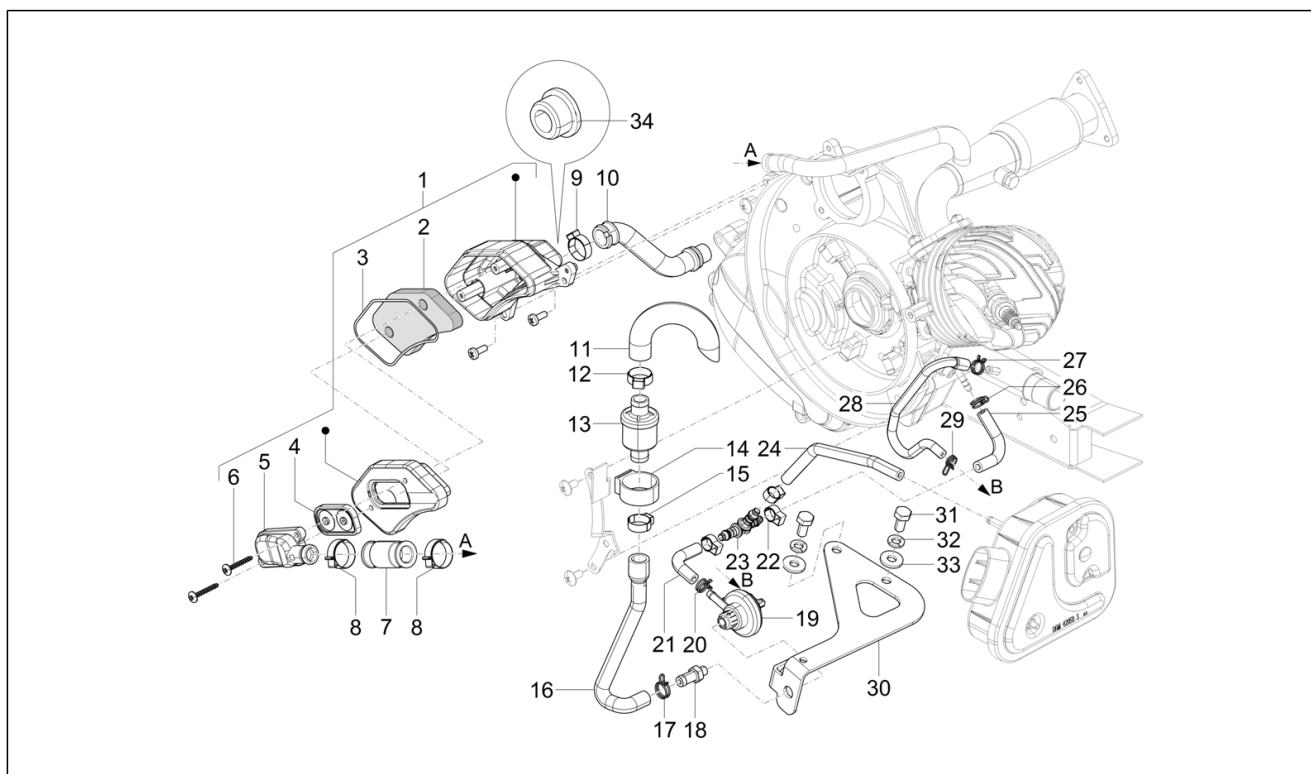

Group	Engine
Code	01.46
Description	Secondary air box
Service	1

Pos.	Code	Description	Qty	Variants
1	8318591	Complete secondary air box	1	
2	486942	Filter sas	1	
3	486943	Gasket	1	
4	82758R	Diaphragm	1	
5	827209	Cover sas	1	
6	478533	Self-tap screw	2	
7	827443	Hose	1	
8	827444	Hose clamp	2	
9	CM001905	Hose clamp	1	
10	827208	Intake pipe sas	1	
11	1A011449	pipe	1	
12	CM001905	Hose clamp	1	
13	871825	Air filter	1	
14	272842	Flexible support	1	
15	CM001904	Hose clamp	1	
16	1A011423	pipe	1	
17	CM002905	Hose clamp	1	
18	1A011422	Joint	1	
19	1A011446	Faucet depression press fastener	1	
19	1A014343	Faucet depression press fastener	1	Model version:Limited speed version (25 Km/h)[25 Km/h]
20	CM002904	Hose clamp	1	
21	1A011424	pipe	1	
22	CM001901	Hose clamp	3	
23	2B002254	Tee union	1	
24	1A011427	Vacuum connecting pipe	1	
25	1A011425	Vacuum connecting pipe	1	
26	CM002905	Hose clamp	1	
27	CM002904	Hose clamp	1