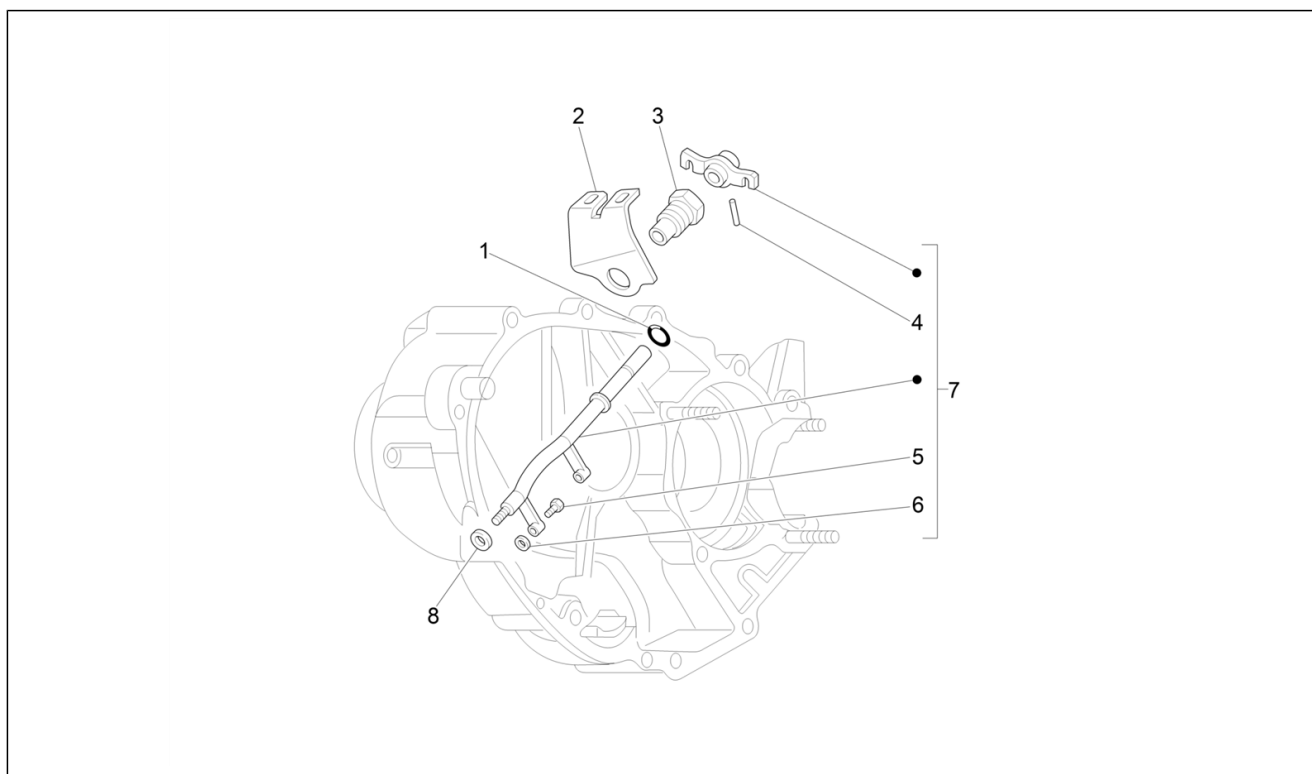

Group	Engine
Code	01.32
Description	Internal gear levers
Service	1

Pos.	Code	Description	Qty	Variants
1	006706	Gasket	1	
2	116379	Housing	1	
3	116378	Bushing	1	
4	013010	Pin	1	
5	0789454	Sliding block	2	
6	005962	Circlip	2	
7	1163764	Front fork	1	
8	078597	Spring washer	1