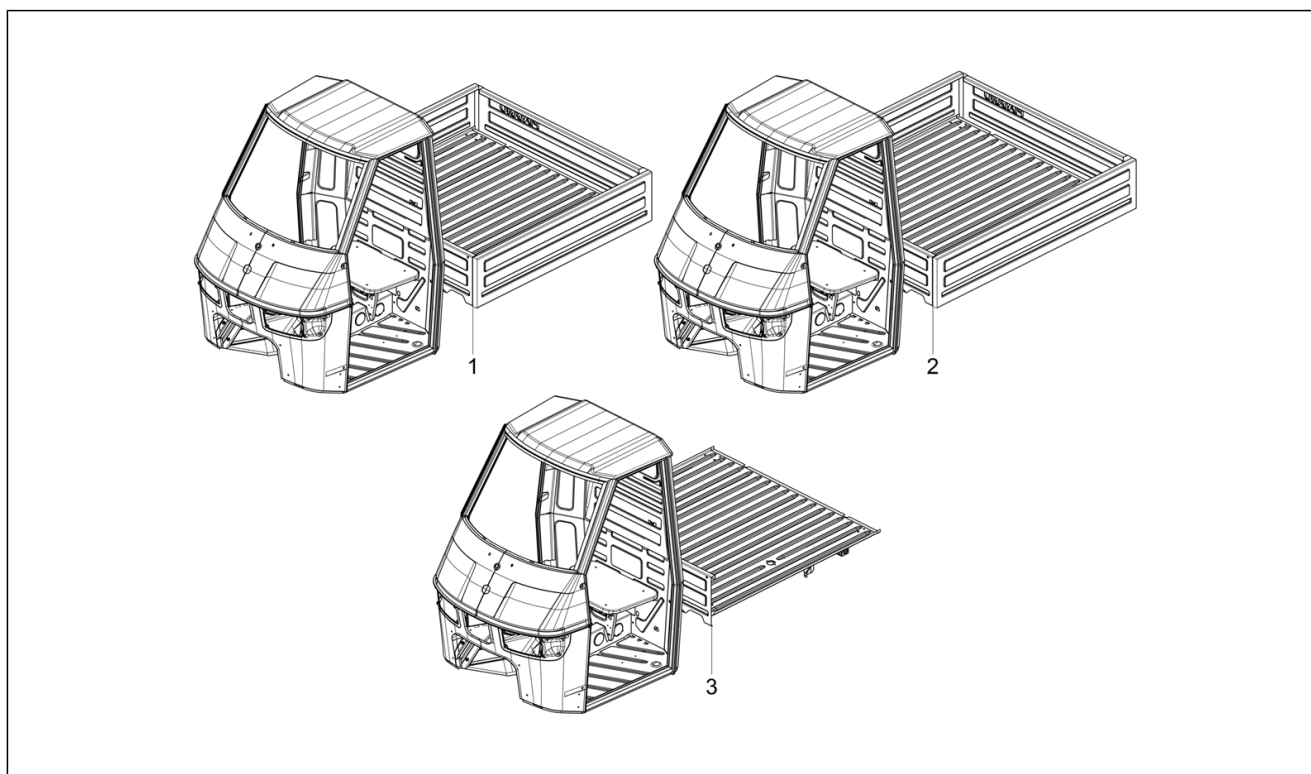

Group	Frame - Plastic parts - Coachwork
Code	02.01
Description	Frame/bodywork
Service	1

Pos.	Code	Description	Qty	Variants
1	CM2999015	Not available	1	Model:Cross[Cross]
1	CM2999025	Not available	1	Model:Closed box body[F]
1	CM2999055	Not available	1	Model:Short deck[PC]
2	CM2999045	Not available	1	Model:Long deck[PL]
3	CM2999035	Not available	1	Model:Top (alloy dropside)[Top]