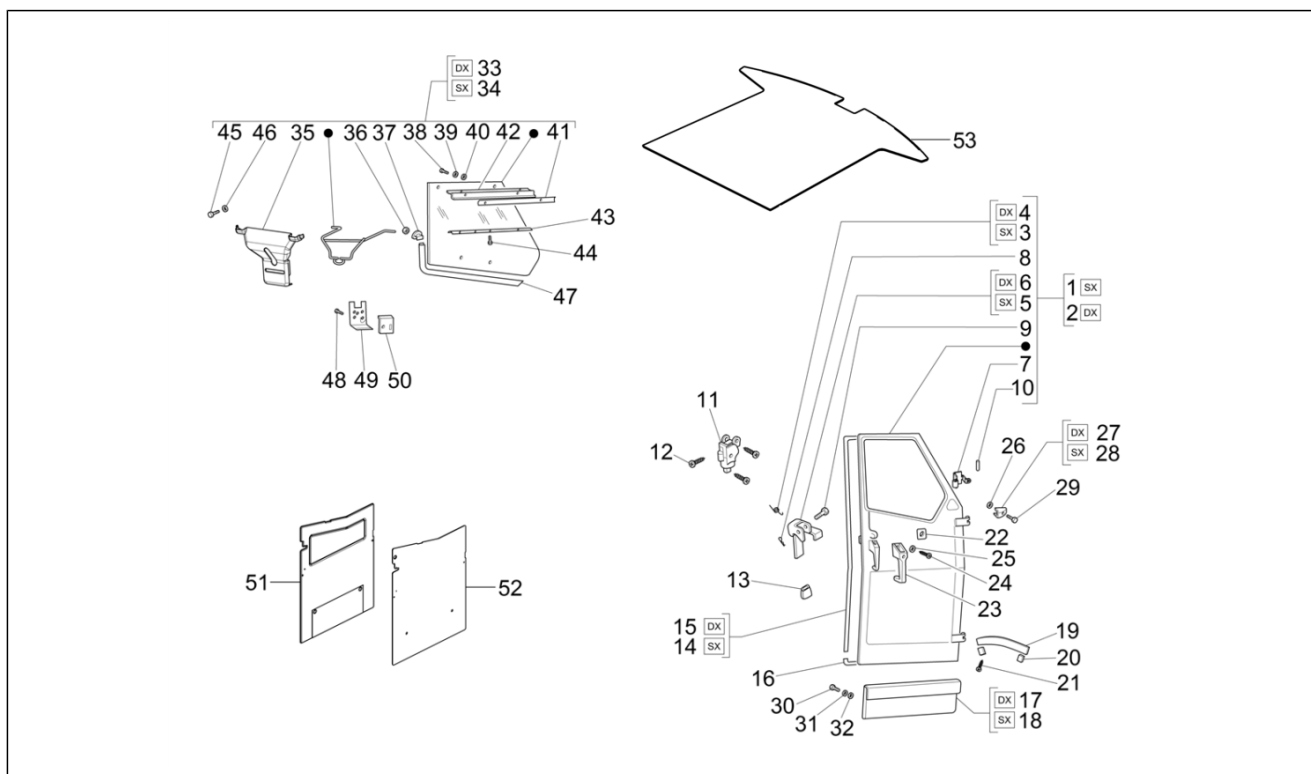

Group	Frame - Plastic parts - Coachwork
Code	02.11
Description	Cab - Doors
Service	1

Pos.	Code	Description	Qty	Variants
1	1E003080	LH door with PI	1	
2	1E003083	RH door with PI	1	
3	116635	Spring sx	1	
4	118625	Spring dx	1	
5	567152	Handle sx	1	
6	567154	Handle dx	1	
7	565497	Hinge	1	
8	024201	Pin	1	
9	012768	Cotter pin	1	
10	008851	Pin	2	
11	660543	Left door safe box	1	
12	015859	screw 3,5x16	3	
13	261405	Guard	1	
14	1E000025	Lh front door weather strip sx	1	
15	1E000024	Door seal dx	1	
16	CM255505	Lower gasket sx/dx	1	
17	567148	Panel dx	1	
18	567149	Panel sx	1	
19	175074	Belt	1	
20	567605	Plate	2	
21	015859	screw 3,5x16	4	
22	567166	Button cover	1	
23	567174	Handle	1	
24	015994	Screw 3,5x19*	2	
25	016670	Washer 4,5x12x1	2	
26	CM017410	Spring plate	1	
27	567185	Guard dx	1	
28	567179	Guard sx	1