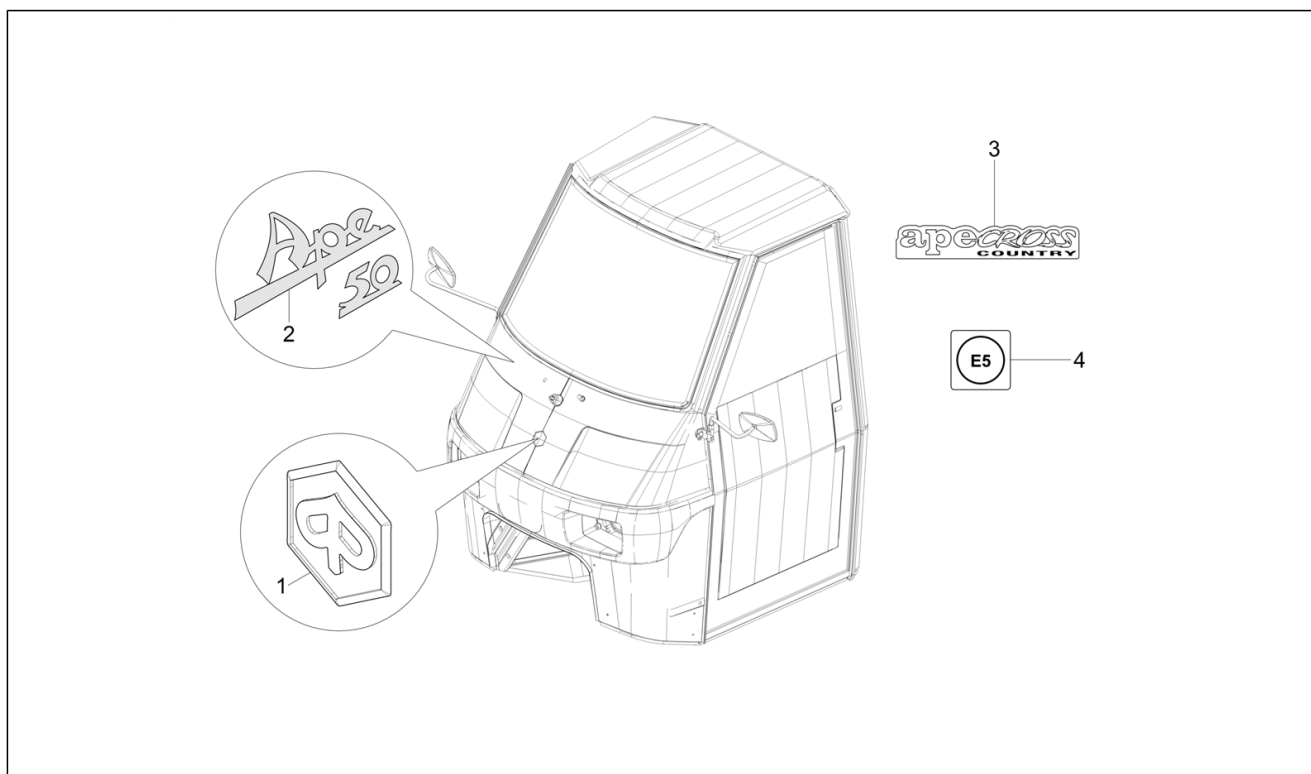

Group	Frame - Plastic parts - Coachwork
Code	02.38
Description	Plates - Emblems
Service	1

Pos.	Code	Description	Qty	Variants
1	1E003228	Piaggio shield	1	
2	B025153	Rear label "Ape 50"	1	
3	569562	Rear label "Ape Cross Country"	1	Model:Cross[Cross]
3	569564	Rear label "Ape Cross Country"	1	Model:Cross[Cross]
4	1E003411	E5 gasoline decal	1