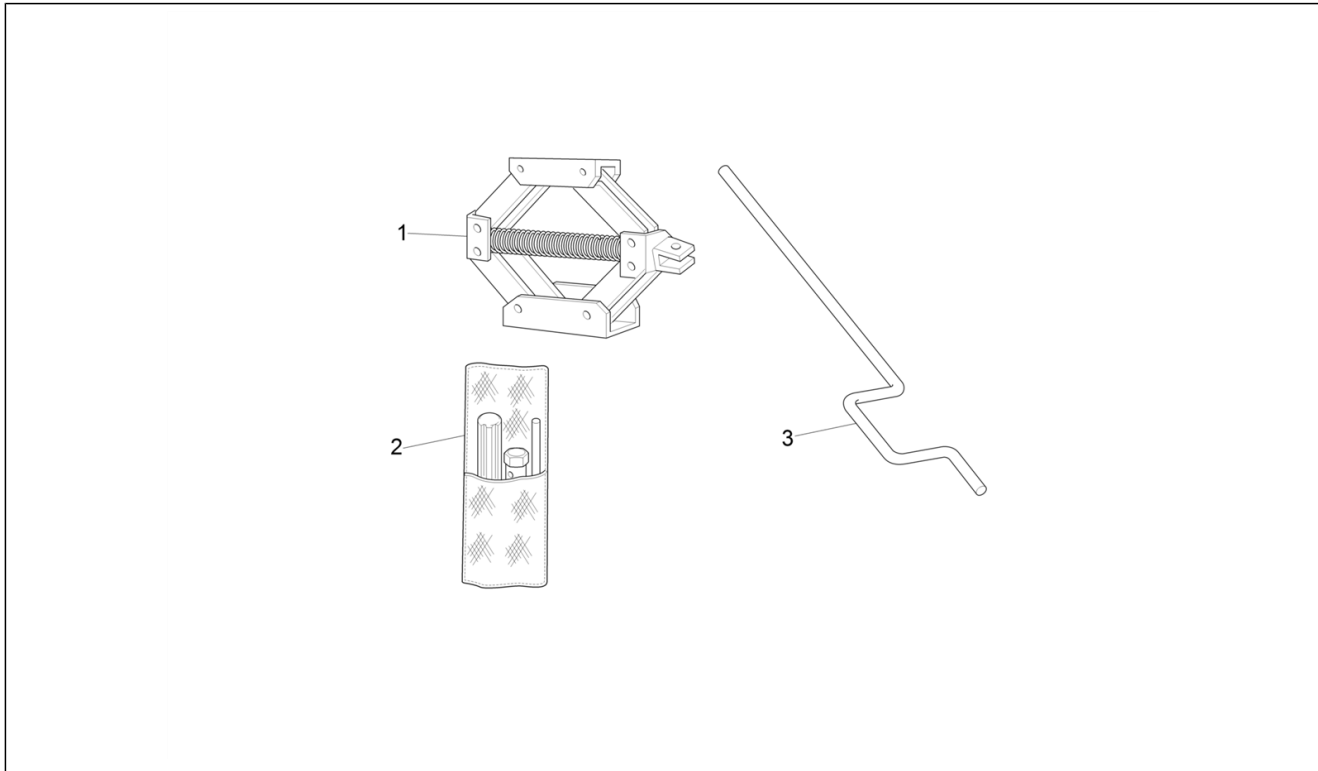

Group	Frame - Plastic parts - Coachwork
Code	02.39
Description	Saddle/seats - Tool roll
Service	1

Pos.	Code	Description	Qty	Variants
1	55568R	Jack	1	
2	561865	Tool roll	1	
3	566871	Jack handle	1