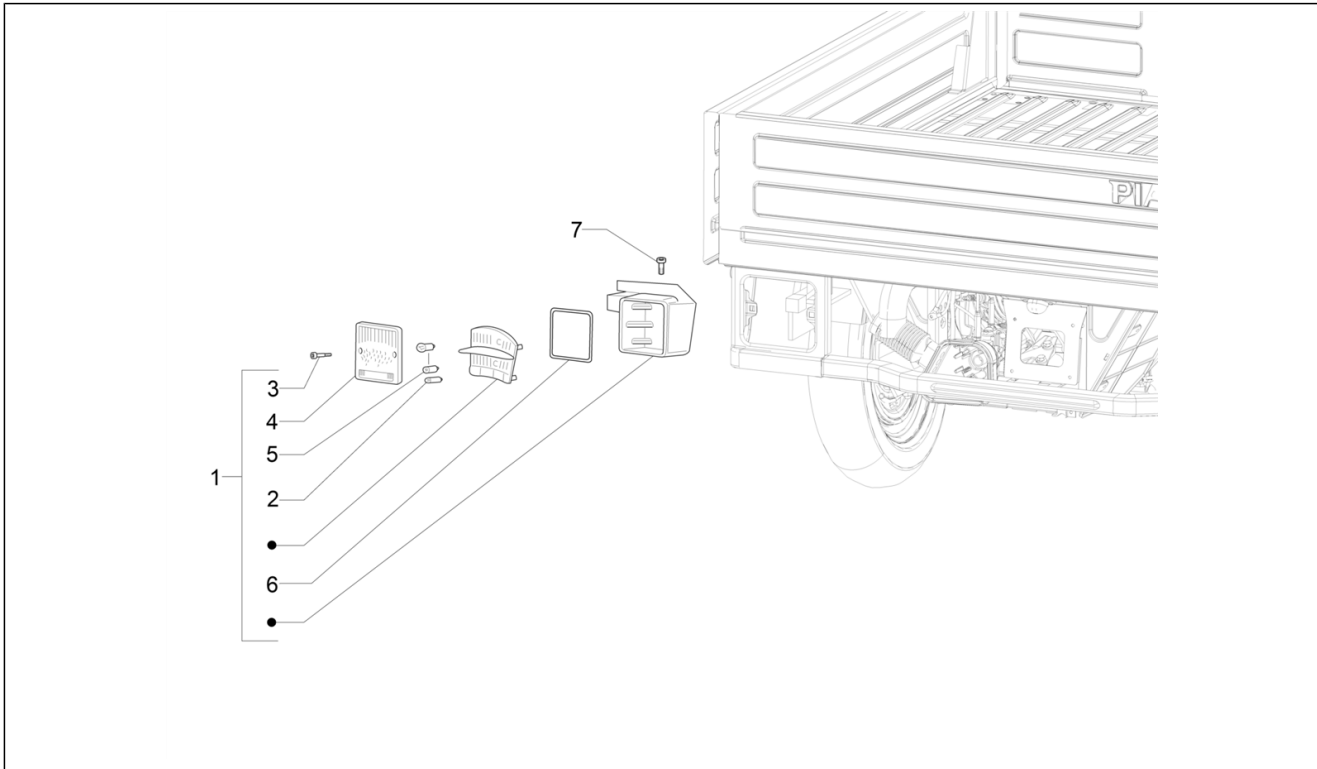

Group	Electrical system
Code	06.04
Description	Rear headlamps - Turn signal lamps
Service	1

Pos.	Code	Description	Qty	Variants
1	567192	Taillight	2	
2	163015	Lamp 12V-4W	1	
3	290944	Self-tapping screw with plastic big end	2	
4	256194	Glass	1	
5	181746	Lamp 12V-10W	2	
6	250626	Gasket	1	
7	567106	Slide piece	4