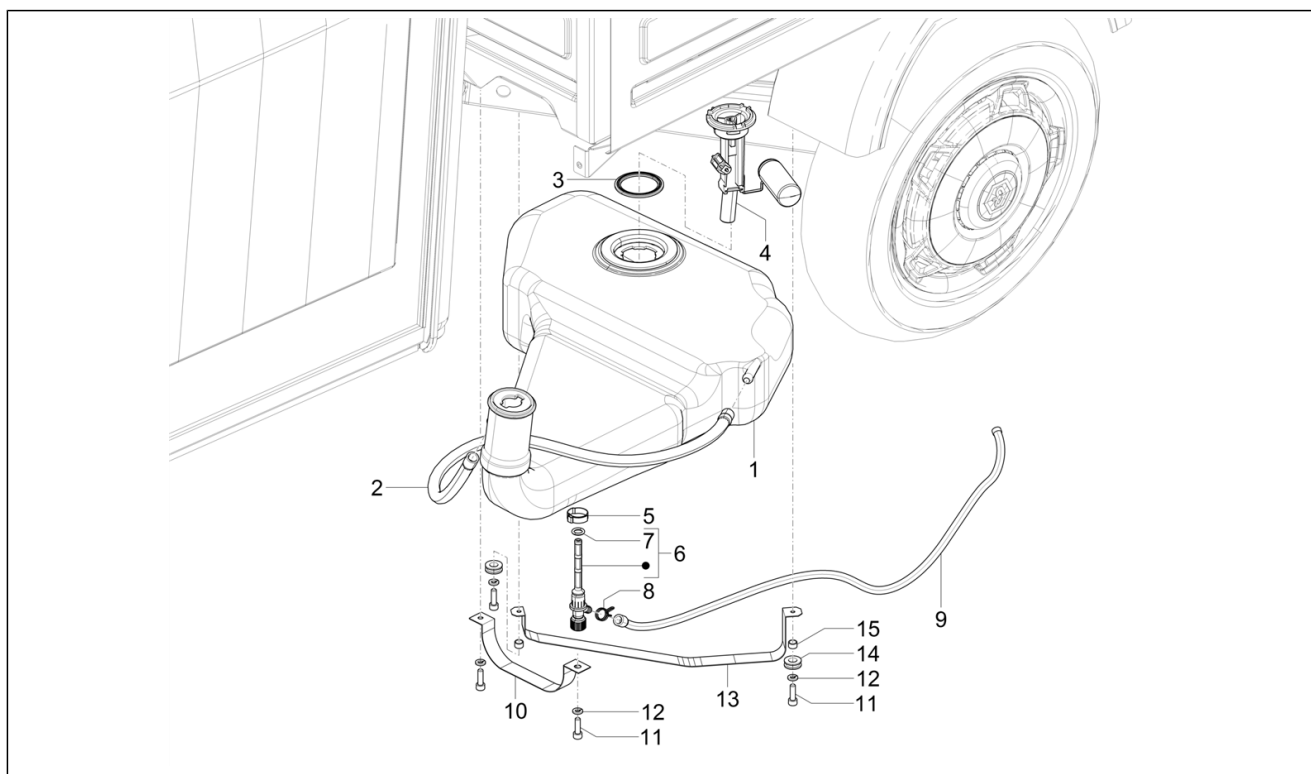

Group	Frame - Plastic parts - Coachwork
Code	02.47
Description	Fuel tank
Service	1

Pos.	Code	Description	Qty	Variants
1	1E003062	Fuel tank	1	
2	CM031701	pipe	1	
3	1E003064	Gasket	1	
4	1D002522	Indicator fuel level	1	
5	B023531	Hose clamp	1	
6	1E003065	Fuel cock	1	
7	235661	Gasket	1	
8	CM002907	Hose clamp	1	
9	CM002503	pipe	1	
10	255800	Band	1	
11	709674	Hex socket screw M6x20	4	
12	016406	Spring washer 6,4x11,8x1	4	
13	255799	Band	1	
14	256415	Pad	2	
15	256416	Spacer	2