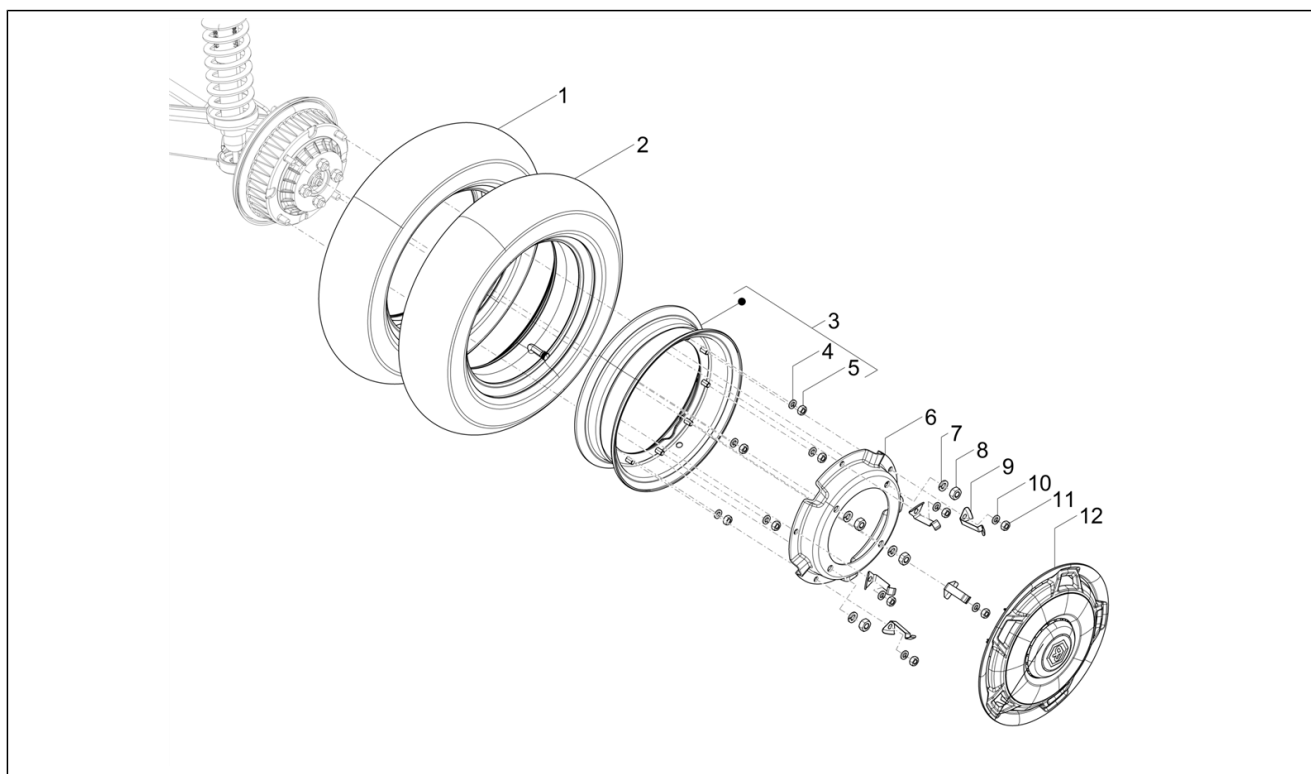

Group	Suspensions - Wheels
Code	04.12
Description	Rear wheel
Service	1

Pos.	Code	Description	Qty	Variants
1	56500R	Tyre 100/90-10"	2	
2	228663	Inner tube	2	
3	1R000423	Complete wheel	2	
4	016408	Spring washer 13,75x8,15x4,5	10	
5	810688	Nut	10	
6	1E002946	Rear wheel flange	2	
7	016410	Washer 17,6x11x2,5	8	
8	020110	Nut M10 6H	8	
9	1E003149	Wheel cover support spring	10	
10	016408	Spring washer 13,75x8,15x4,5	10	
11	810688	Nut	10	
12	1E003041	Wheel cap	2