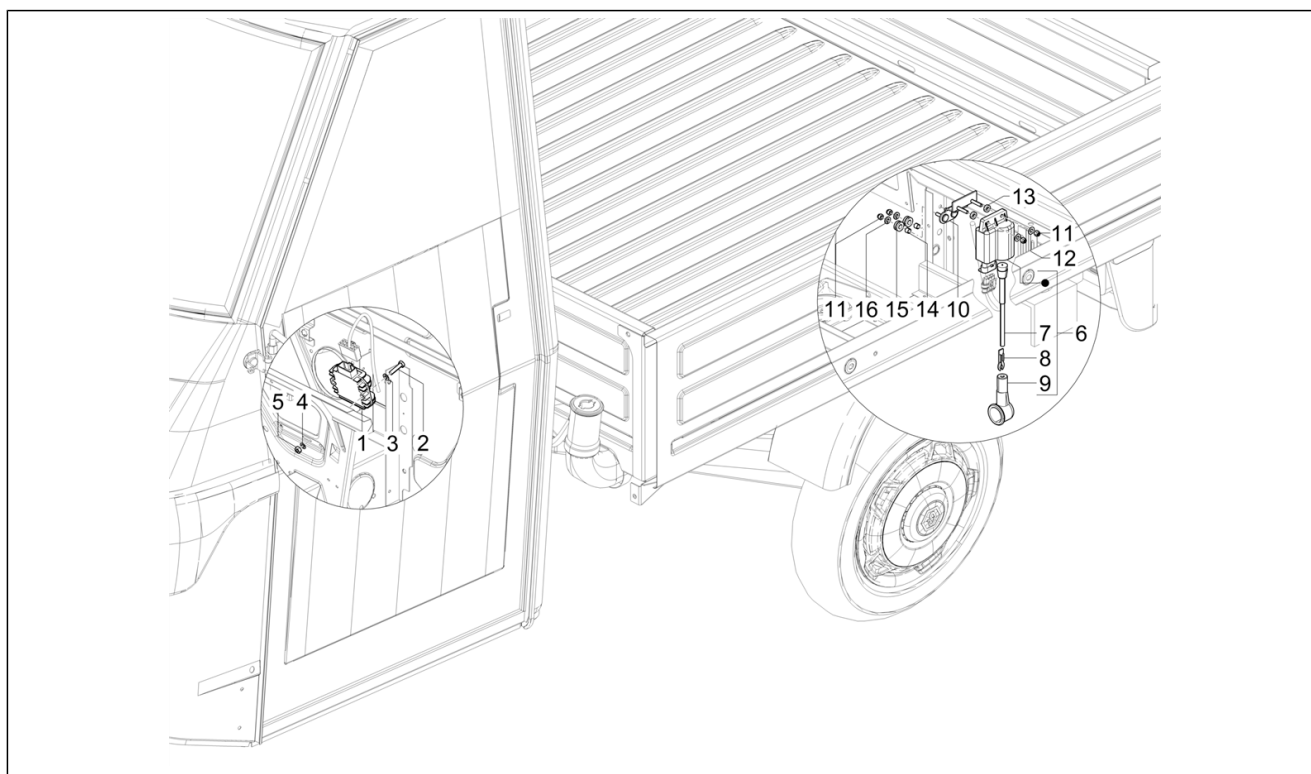

Group	Electrical system
Code	06.06
Description	Voltage Regulators - Electronic Control Units (ecu) - H.T. Coil
Service	1

Pos.	Code	Description	Qty	Variants
1	58090R5	Voltage regulator	1	
2	031092	screw M6x25	2	
3	013754	Washer	2	
4	012533	Notched washer 6,6x11x0	2	
5	020106	Nut M6	2	
6	1A011907	Electronic ignition unit	1	
7	080341	H.V. cable	1	
8	127966	Terminal	1	
9	244395	Spark plug cap	1	
10	B007160	Electronic starter support bracket	1	
11	012112	Nut	4	
12	013754	Washer	2	
13	244585	Spacer	2	
14	401606	Bush	2	
15	401605	Pad	2	
16	016406	Spring washer 6,4x11,8x1	2