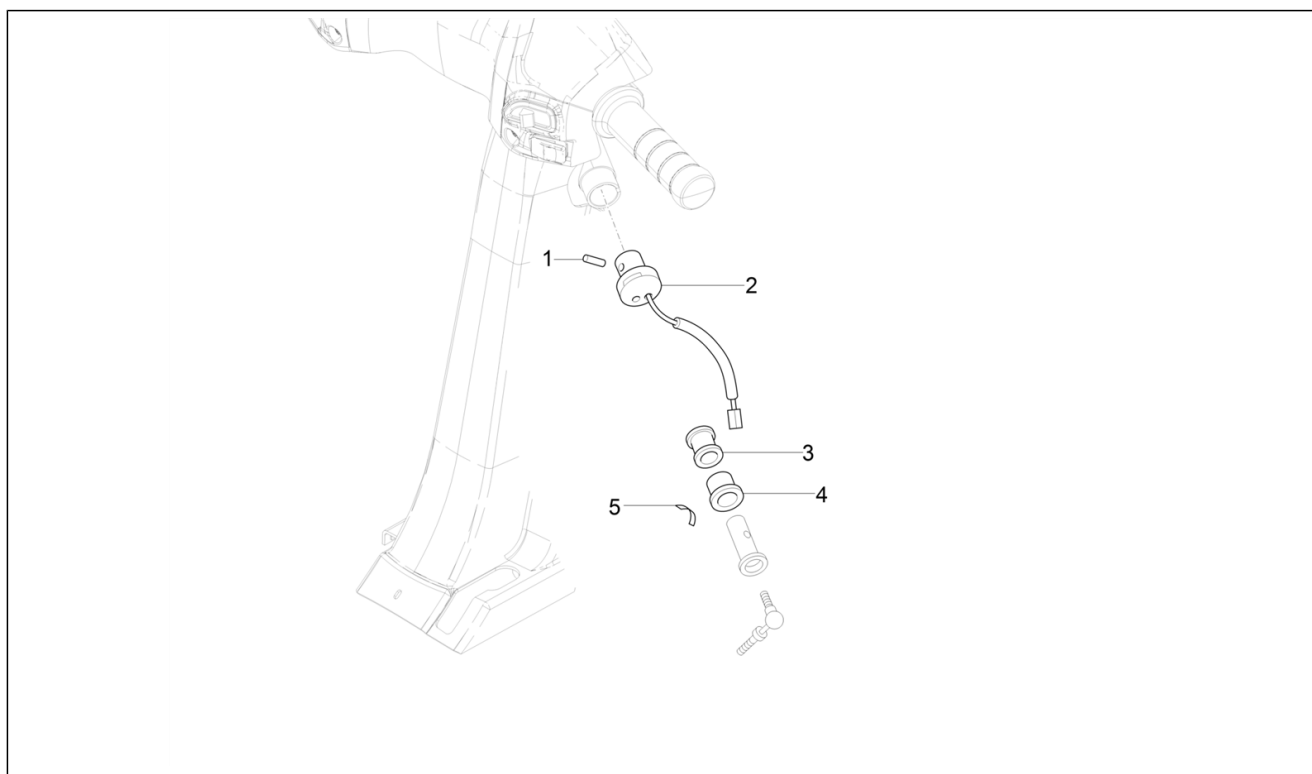

Group	Frame - Plastic parts - Coachwork
Code	02.46
Description	Locks
Service	1

Pos.	Code	Description	Qty	Variants
1	018515	Dowel	1	
2	291582	Switch	1	
3	178562	Block	1	
4	B023653	Lock body	1	
5	178559	Plate	1	
6	B023231	Locks and fuel cap kit	1