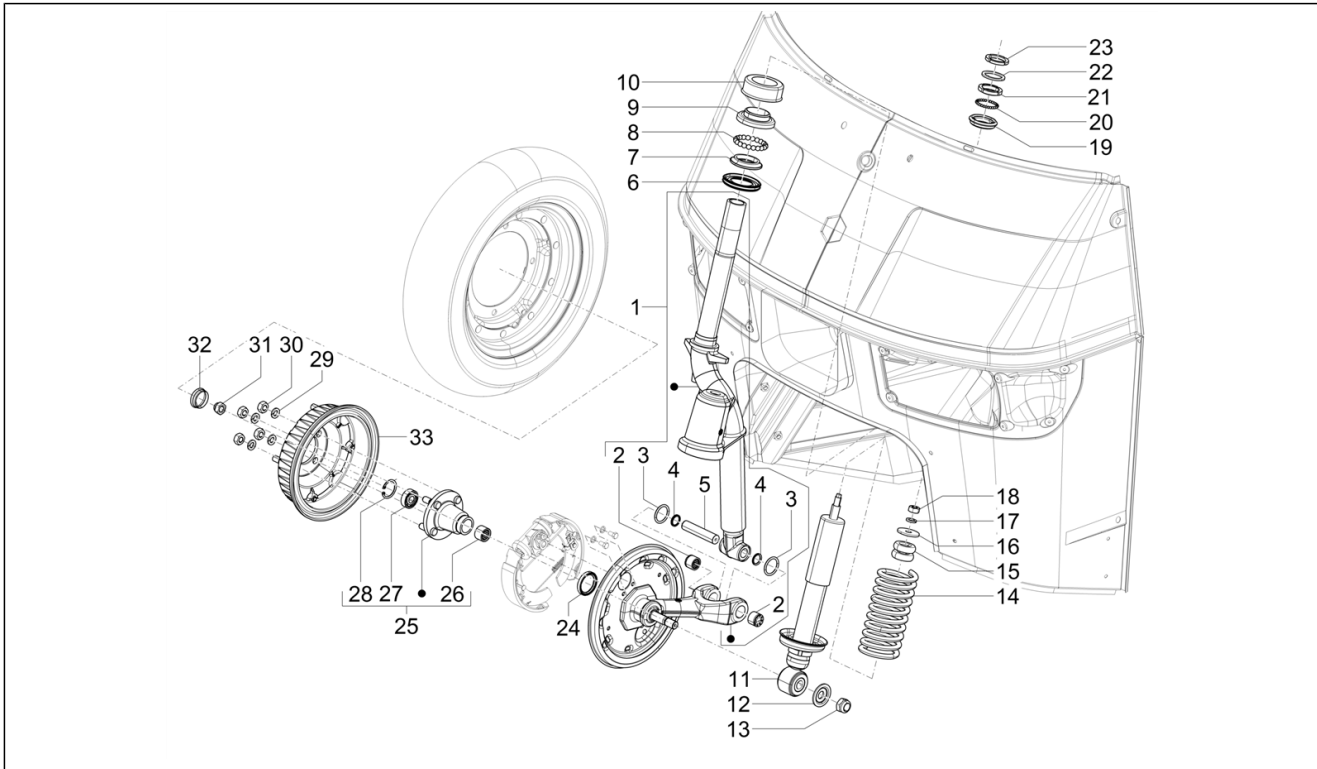

Group	Suspensions - Wheels
Code	04.07
Description	Front suspension - Shock absorber/s
Service	1

Pos.	Code	Description	Qty	Variants
29	016410	Washer 17,6x11x2,5	4	
30	020110	Nut M10 6H	4	
31	126409	Nut	1	
32	126410	Cap	1	
33	B042438	Rear brake bracket	1