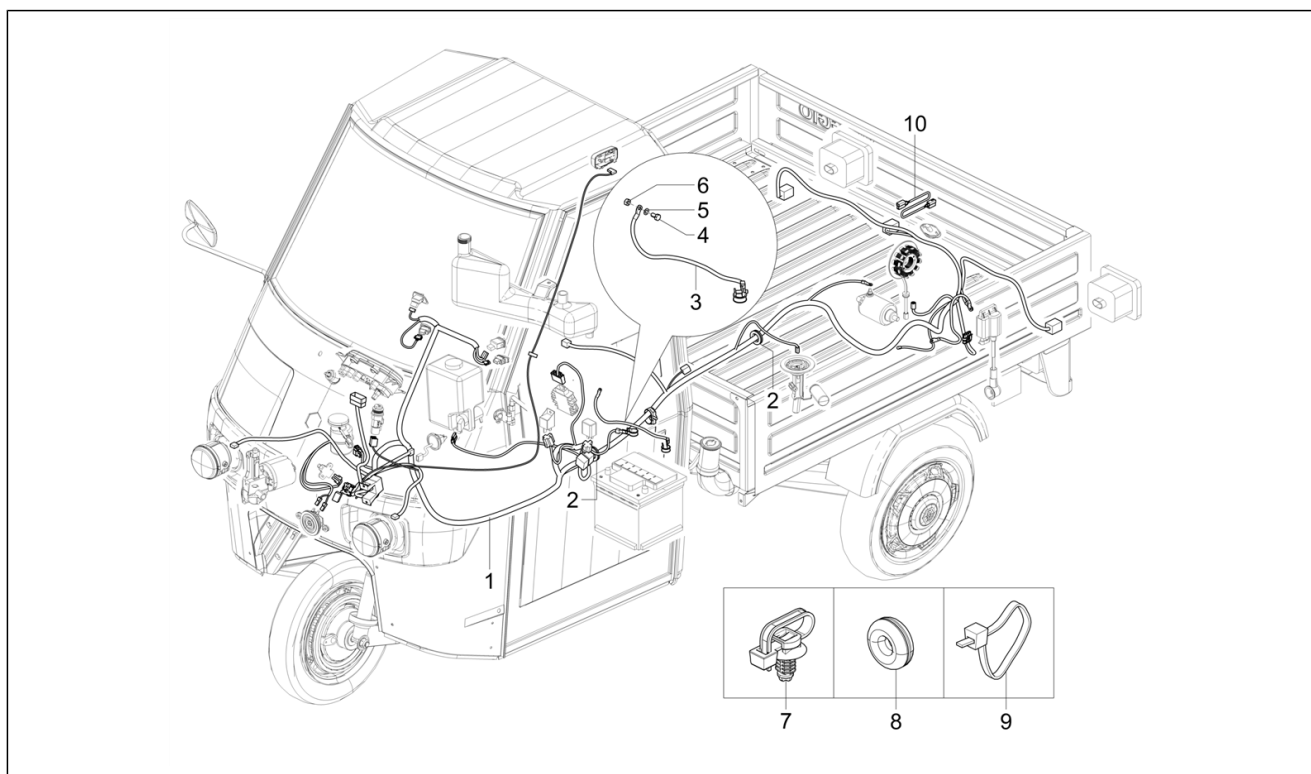

Group	Electrical system
Code	06.08
Description	Main cable harness
Service	1

Pos.	Code	Description	Qty	Variants
1	1D002518	Cable harness	1	
2	252772	Fairlead	2	Model:Top (alloy dropside)[Top] Long deck[PL]
3	CM061802	Battery negative cable	1	
4	031086	Screw m6x12	1	
5	012533	Notched washer 6,6x11x0	1	
6	020106	Nut M6	1	
7	1D001143	Wiring clip	4	
8	117614	Fairlead	3	
9	145298	Lock-strap L= 180 mm	1	
10	1D002593	Licence plate light cable	1	Model:Top (alloy dropside)[Top] Long deck[PL]