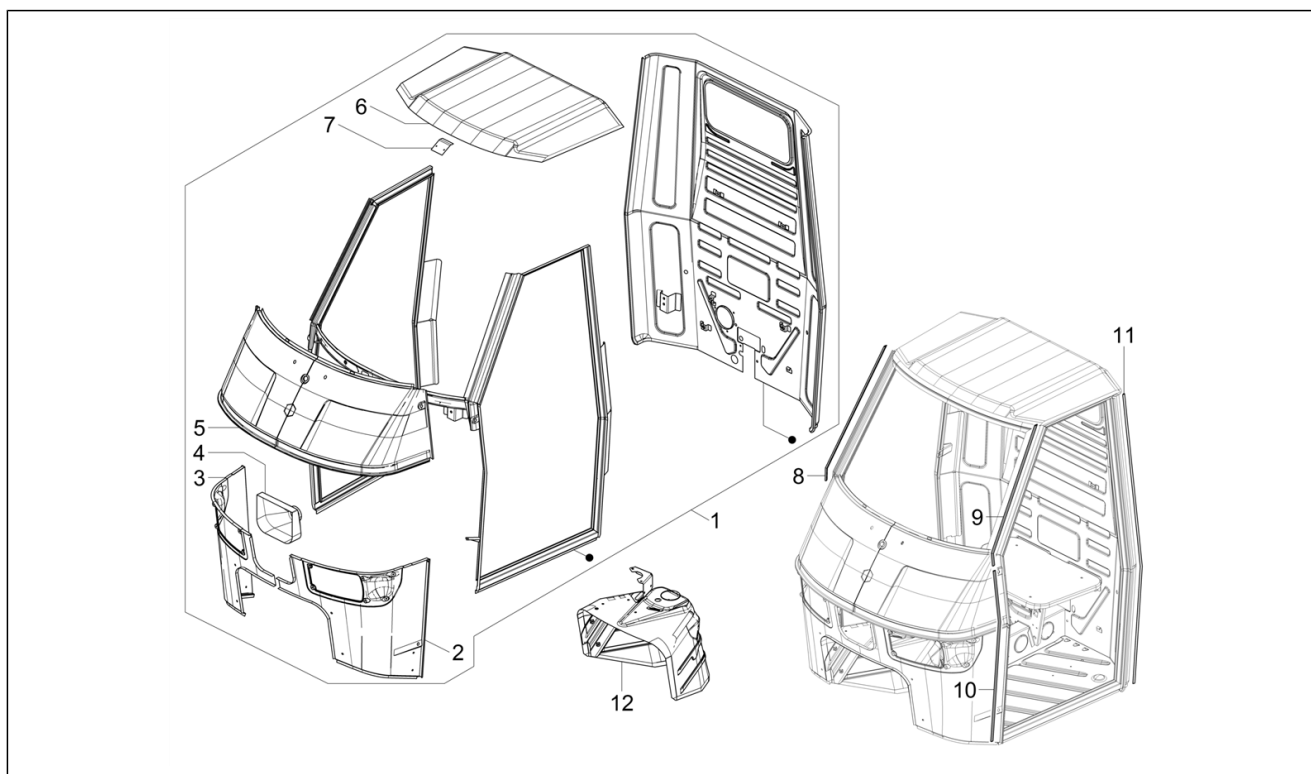

Group	Frame - Plastic parts - Coachwork
Code	02.02
Description	Front chassis/body
Service	1

Pos.	Code	Description	Qty	Variants
1	CM2994015	Cabin	1	Model:Cross[Cross]
1	CM2994025	Cabin	1	Model:Closed box body[F]
1	CM2994035	Cabin	1	Model:Top (alloy dropside)[Top] Short deck[PC] Long deck[PL]
2	2640735	LH side front shield	1	
3	2640745	Shield cabin	1	
4	2641105	Air intake	1	
5	5686105	Front part of cab	1	
6	2325715	Body ceiling	1	
7	264252	Sun visor support bracket	1	
8	CM082209	RH cab guard L=547 mm	1	
9	CM082208	LH cab guard L=547 mm	1	
10	CM082207	Cab guard L=560 mm	2	
11	CM082210	Cab guard L=1260 mm	2	
12	1E0031345	Wheel compartment	1