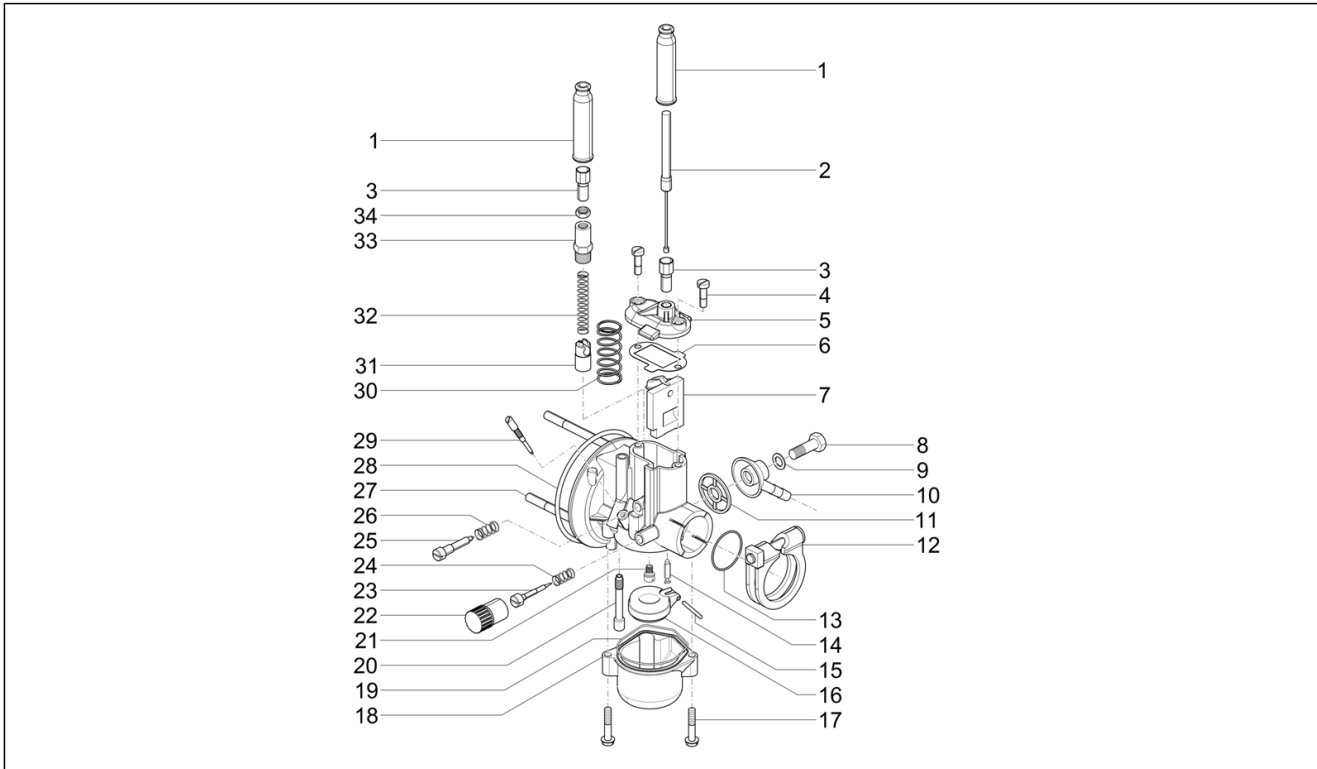

Group	Engine
Code	01.40
Description	Carburetor's components
Service	1

Pos.	Code	Description	Qty	Variants
27	B015237	Stud bolt	2	
28	017017	Gasket	1	
29	1A011525	Idle jet	1	
30	125757	Spring	1	
31	098149	Valve	1	
32	098146	Spring	1	
33	152077	Cover	1	
34	120073	Nut	1