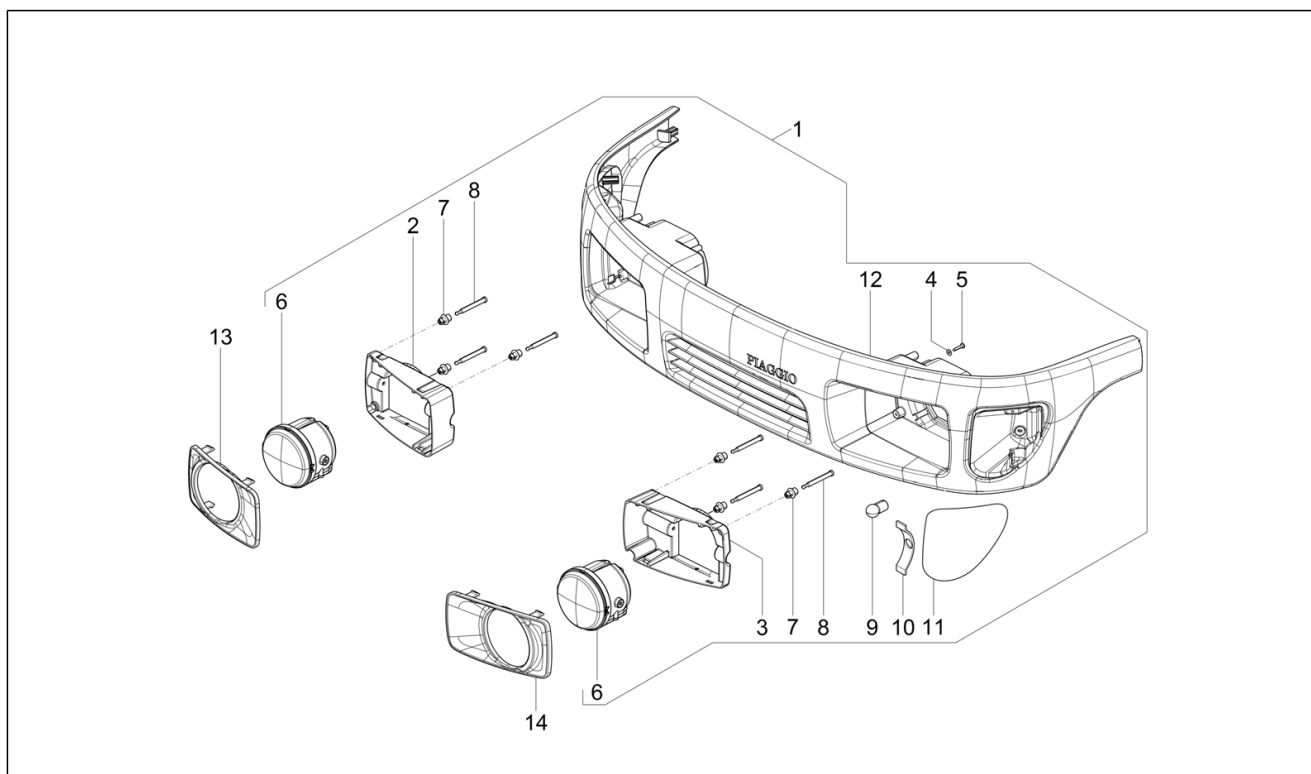

Group	Electrical system
Code	06.03
Description	Front headlamps - Turn signal lamps
Service	1

Pos.	Code	Description	Qty	Variants
1	1E003234	Front lights truss?? bands	1	
2	1E003315	Right headlamp support	1	
3	1E003316	Left headlamp support	1	
4	013836	Washer	8	
5	015728	screw	8	
6	1D002696	Headlamp, assy	2	
7	1R000468	Adjuster block	6	
8	1R000469	Adjusting pin	6	
9	181746	Lamp 12V-10W	2	
10	264087	LH Lampholder	1	
10	264088	RH Lampholder	1	
11	294145	L.h. glass	1	
11	294146	R.h. glass	1	
12	567066	Fr. mask	1	
13	1E003317	Right headlamp bezel	1	
14	1E003318	Left headlamp bezel	1