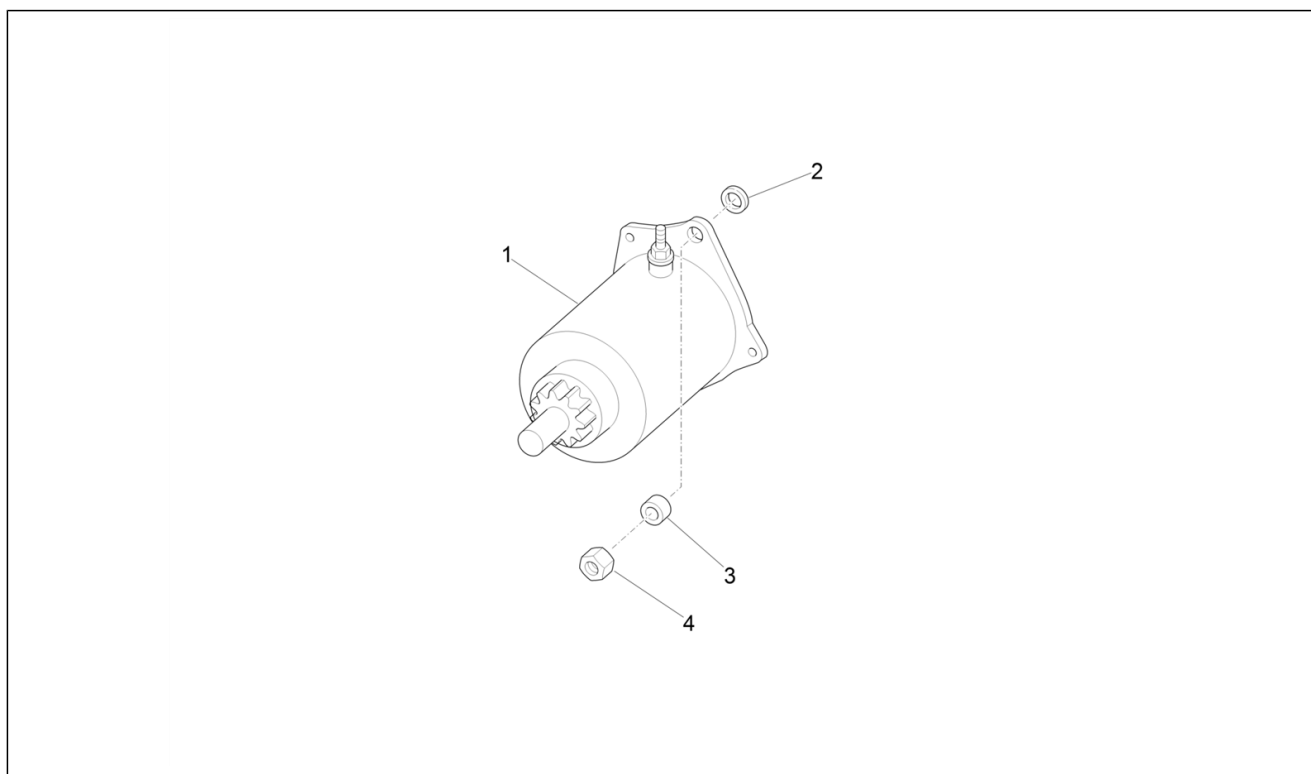

Group	Engine
Code	01.20
Description	Stater - Electric starter
Service	1

Pos.	Code	Description	Qty	Variants
1	1D001966	Starter motor	1	
2	003056	Flat washer 6,4x12x1	2	
3	016406	Spring washer 6,4x11,8x1	2	
4	020106	Nut M6	2