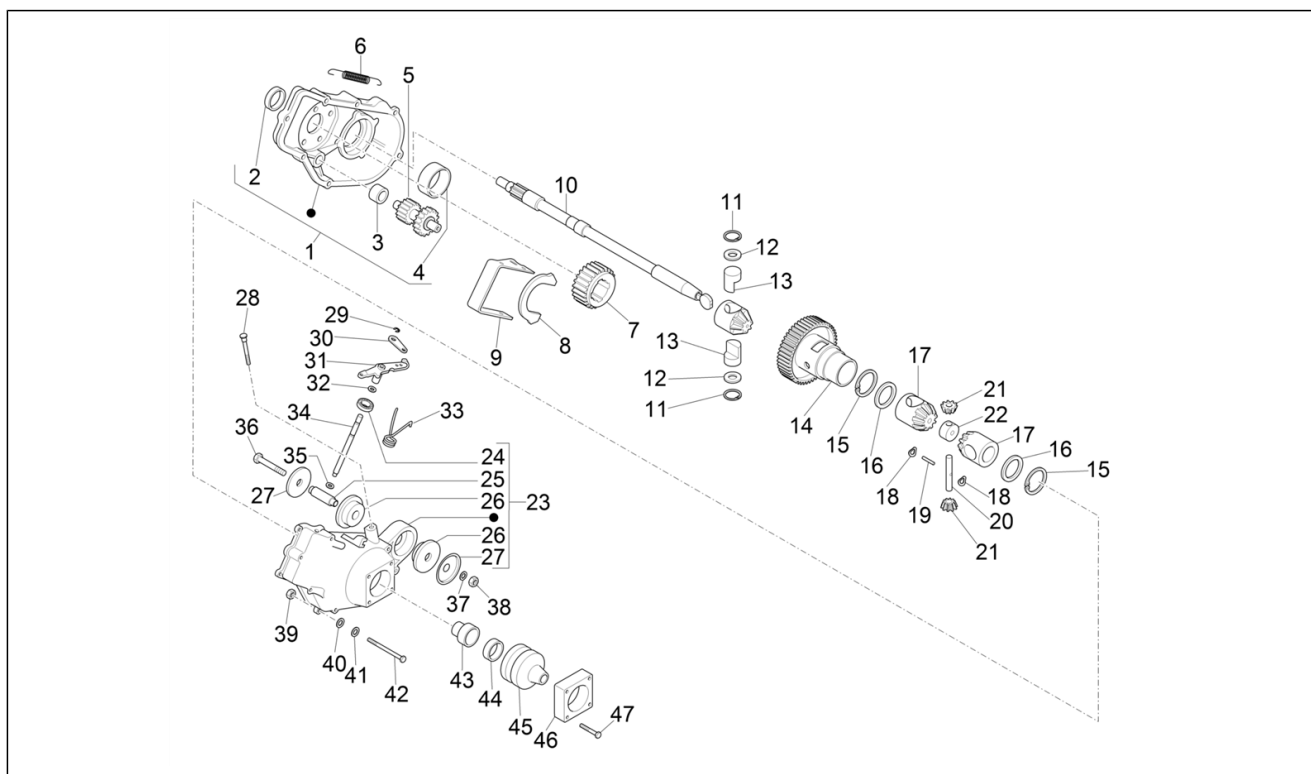

Group	Engine
Code	01.28
Description	Rear transmission
Service	1

Pos.	Code	Description	Qty	Variants
1	2485145	Crankcase	1	
2	128217	Ring	1	
3	168407	Roller cage	1	
4	119981	Bushing	1	
5	2855124	Full gear	1	
6	116695	Spring	1	
7	2854214	Sliding pinion	1	
8	116147	Sliding block	1	
9	1161484	Ring nut	1	
10	1368076	Axle shaft	1	
11	006627	Circlip	4	
12	119801	Washer	4	
13	126283	Pin	4	
14	2854244	Differential case	1	
15	006646	Ring	2	
16	116241	Washer	2	
17	4344724	Planetary gear	2	
18	016708	Circlip	2	
19	116240	Pin	1	
20	1199851	Pin	1	
21	4344714	Gear	2	
22	116238	Spacer	1	
23	2892325	Crankcase	1	
24	017019	Oil seal	1	
25	116742	Bush	1	
26	116736	Ring	2	
27	116737	Washer	2	
28	116229	Cover	1