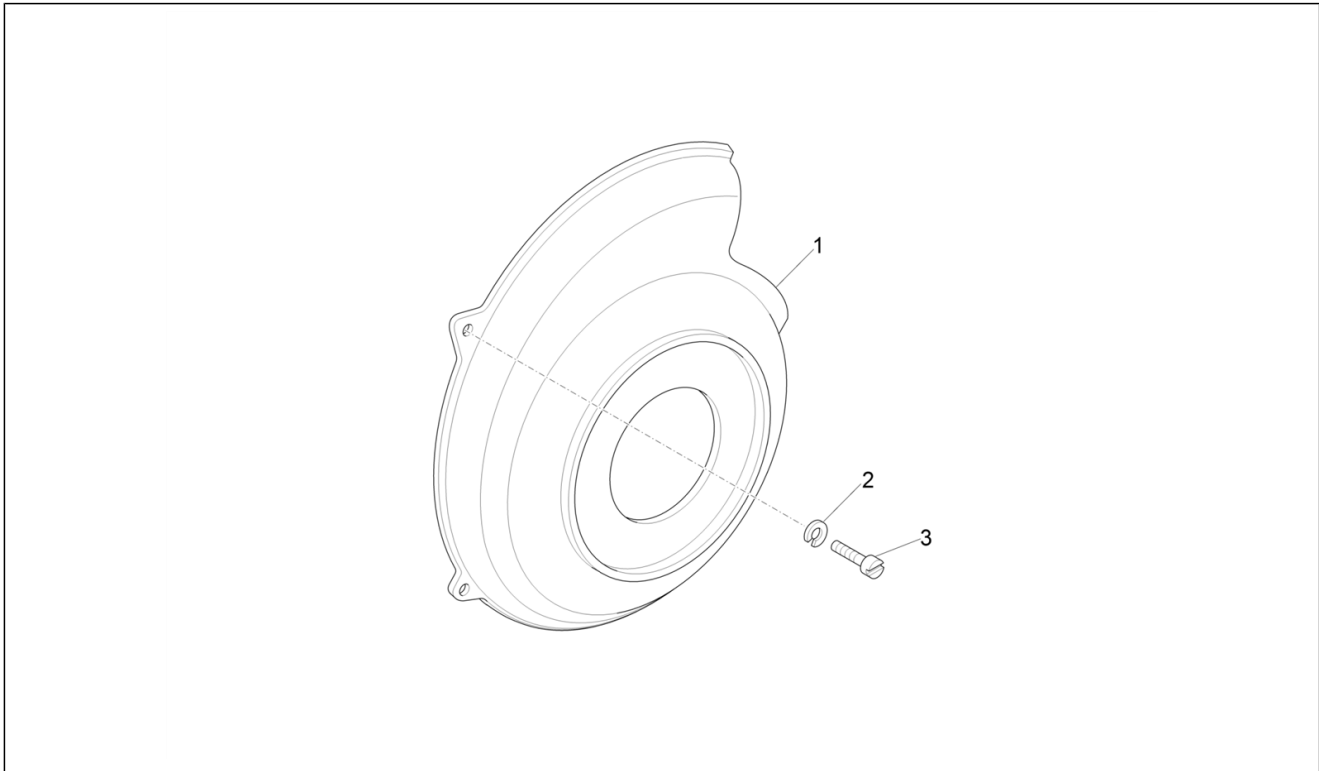

Group	Engine
Code	01.23
Description	Flywheel magneto cover - Oil filter
Service	1

Pos.	Code	Description	Qty	Variants
1	834751	Cover	1	
2	078307	Washer	2	
3	CM288712	screw	5