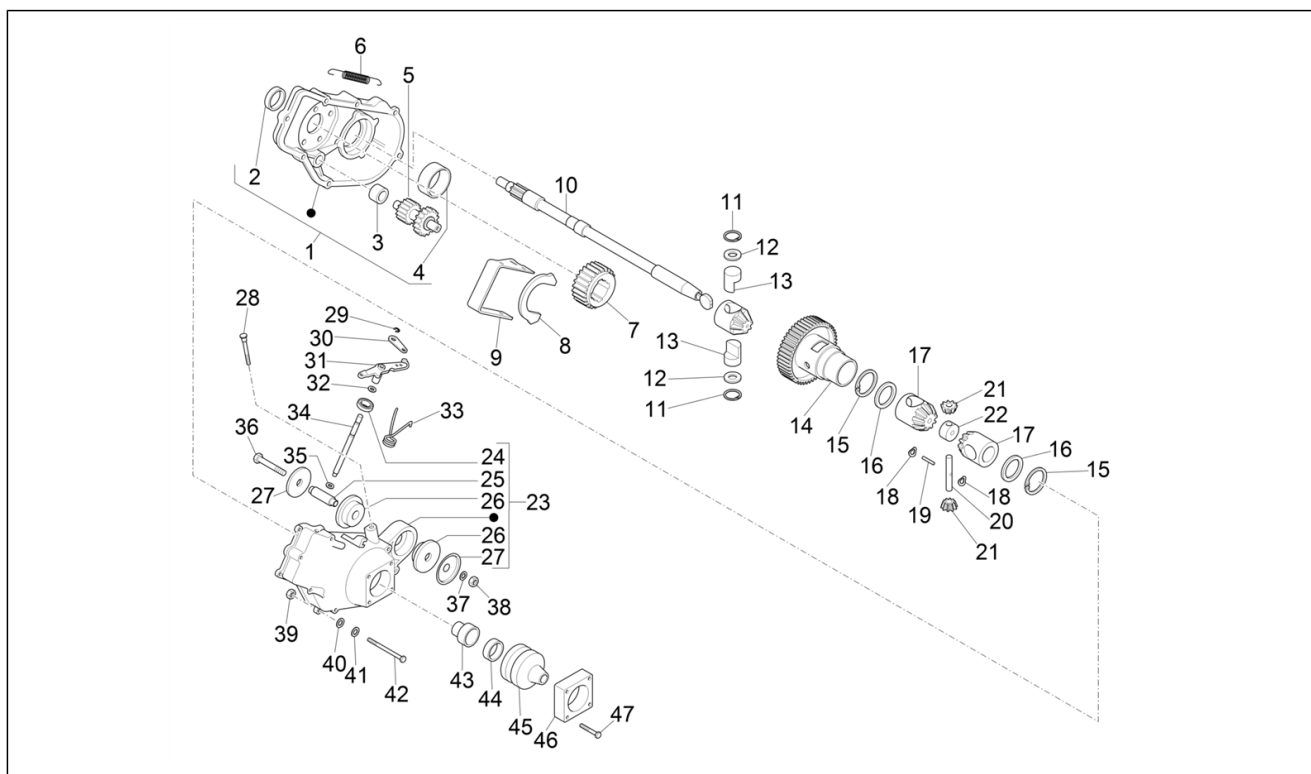

Group	Engine
Code	01.28
Description	Rear transmission
Service	1

Pos.	Code	Description	Qty	Variants
29	005955	Ring	1	
30	116693	Lever	1	
31	1170274	Lever w.p.i.	1	
32	006707	Gasket	1	
33	119344	Spring	1	
34	117024	Pin	1	
35	005955	Ring	1	
36	030104	screw	1	
37	016410	Washer 17,6x11x2,5	1	
38	020110	Nut M10 6H	1	
39	020106	Nut M6	8	
40	003056	Flat washer 6,4x12x1	8	
41	016406	Spring washer 6,4x11,8x1	8	
42	030062	screw	1	
42	030065	screw	7	
43	119987	Bushing	1	
44	046699	Ring	1	
45	119989	Guard	1	
46	116195	Plug	1	
47	018639	Hex screw M6x20	8