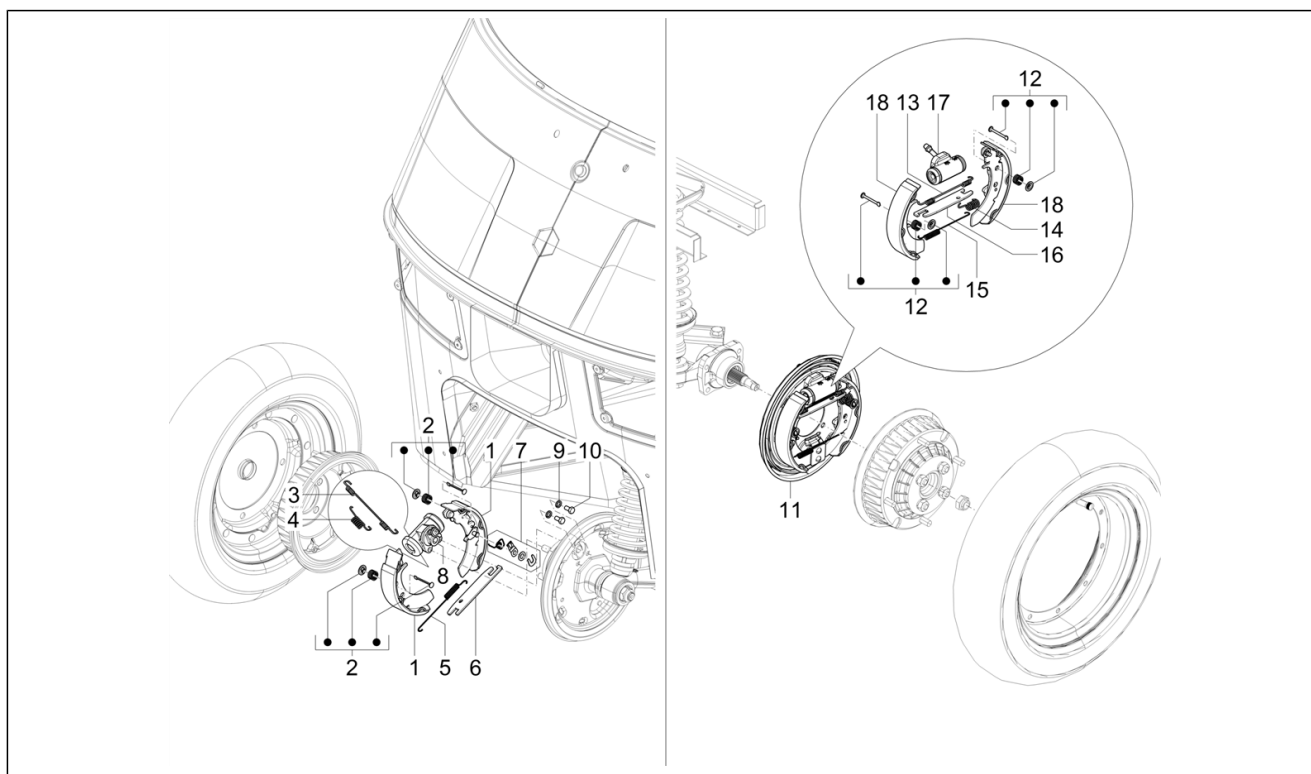

Group	Braking system - Transmissions
Code	05.02
Description	Brake shoes
Service	1

Pos.	Code	Description	Qty	Variants
1	B003326	Front brake shoe kit	1	
2	B003327	Brake shoe retainer kit	2	
3	B003004	Brake shoe return upper spring	1	
4	B003002	Brake shoe return upper spring SX	1	
5	B003003	Brake shoe return upper spring	1	
6	B003008	Rod	1	
7	B006509	LH clip and pin kit	1	
8	B003017	Brake cylinder ant.	1	
9	012536	Notched washer 11x6,3	2	
10	063440	Special screw M6x12	2	
11	1E003120	Rear left brakes unit	1	
11	1E003121	Rear right brakes unit	1	
12	B003327	Brake shoe retainer kit	2	
13	B003004	Brake shoe return upper spring	2	
14	1E003118	Right shoe upper recall spring	1	
14	B003002	Brake shoe return upper spring SX	1	
15	B003003	Brake shoe return upper spring	2	
16	B003012	Rod	2	
17	1E003112	Brake cylinder	2	
18	B003013	Rear right brake shoe (anteriore)	1	
18	1E003114	Rear right brake shoe (posteriore)	1	
18	B003010	Rear left brake shoe (anteriore)	1	
18	1E003113	Rear left brake shoe (posteriore)	1