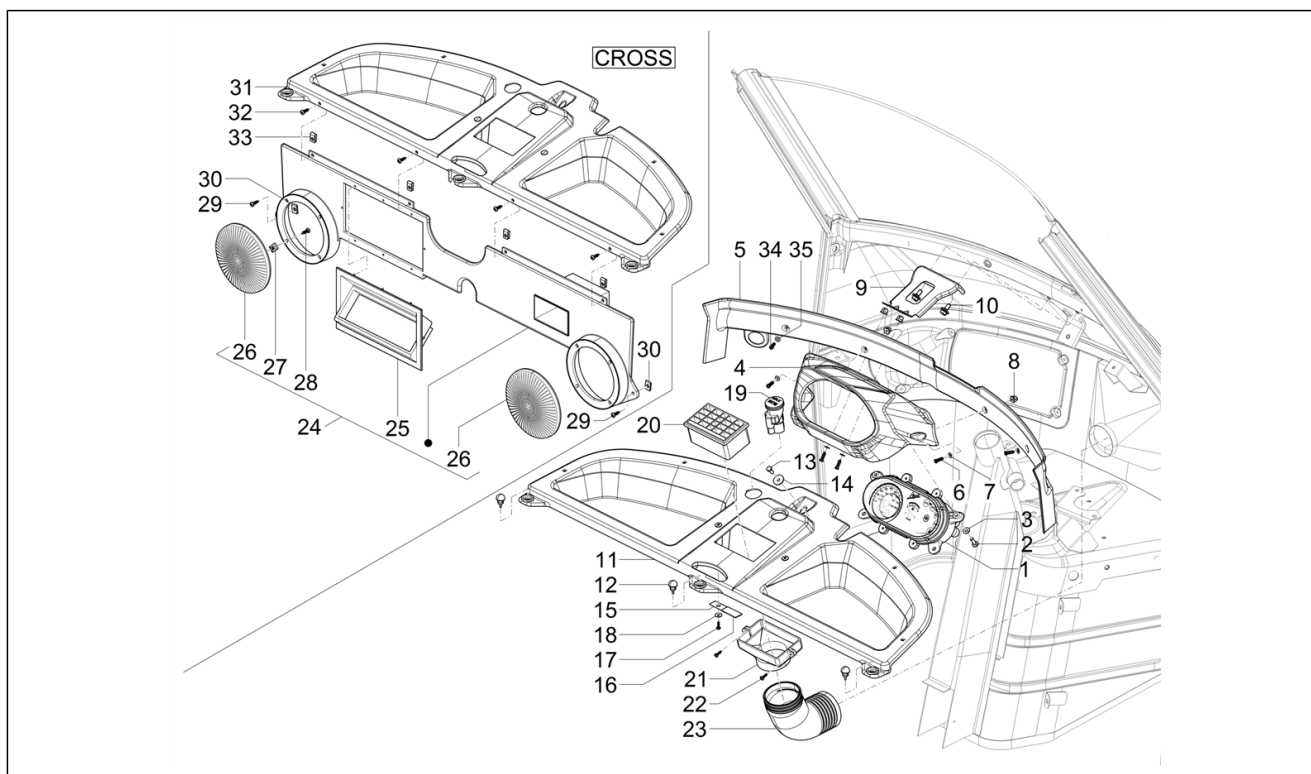

Group	Handlebars/Steering
Code	03.02
Description	Meter combination - Cruscotto
Service	1

Pos.	Code	Description	Qty	Variants
1	1D002521	Meter combination	1	
2	015715	Screw M5x16	4	
3	006078	Plain washer 12x5.2x1	4	
4	1E003236	Dashboard panel blank	1	
5	567195	Border	1	
6	018519	Self tapping screw	2	
7	256382	Washer	2	
8	157716	Expansion plug	4	
9	1E003255	Instrument panel anchoring bracket	1	
10	CM288916	Hex head screw with dual washer M6x16	2	
11	CM299601	Storage compartment dashboard	1	
12	118259	Rubber nail	3	
13	031056	screw M5x12	1	
14	006018	Washer	1	
15	291447	Plate	1	
16	CM007428	Sheath	1	
17	008451	Self tapping screw 3,5x13	1	
18	013763	Flat washer 4,2x12x1	1	
19	B007157	Electrical socket	1	
20	264151	Selvage	1	
21	264082	Air intake union	1	
22	008451	Self tapping screw 3,5x13	2	
23	264081	pipe	1	
24	568939	Dashboard panel	1	
25	1E003235	Stereo mounting plate	1	
26	263372	Cover	2	
27	CM017408	Plate	8	
28	015911	Self tapping screw 4,2x16	8