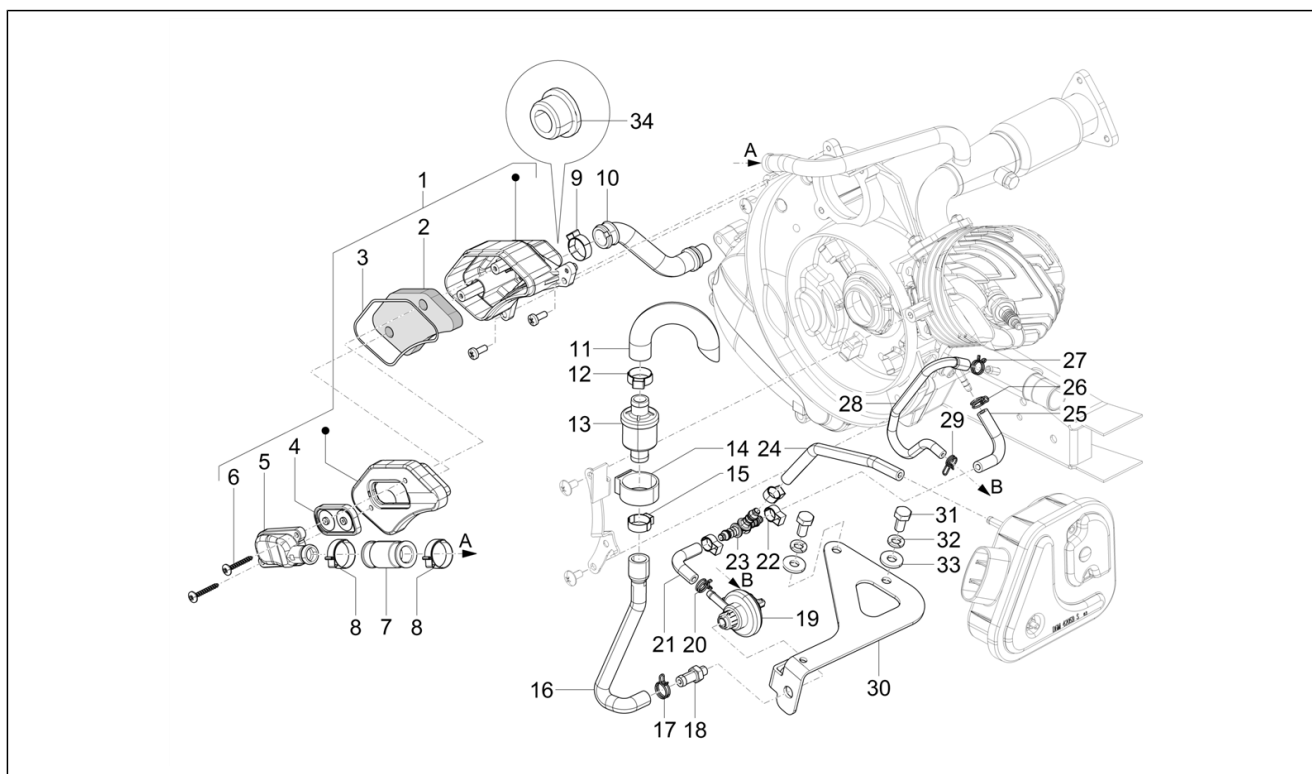

Group	Engine
Code	01.46
Description	Secondary air box
Service	1

Pos.	Code	Description	Qty	Variants
28	1A011426	pipe	1	
29	CM002901	Hose clamp	1	
30	1A011421	Support bracket	1	
31	031116	Hex socket screw M8x16	2	
32	016408	Spring washer 13,75x8,15x4,5	2	
33	013861	Plain washer 8,2x20x2,5	2	
34	1A014336	Calibrated bucket tappet	1	Model version:Limited speed version (25 Km/h)[25 Km/h]