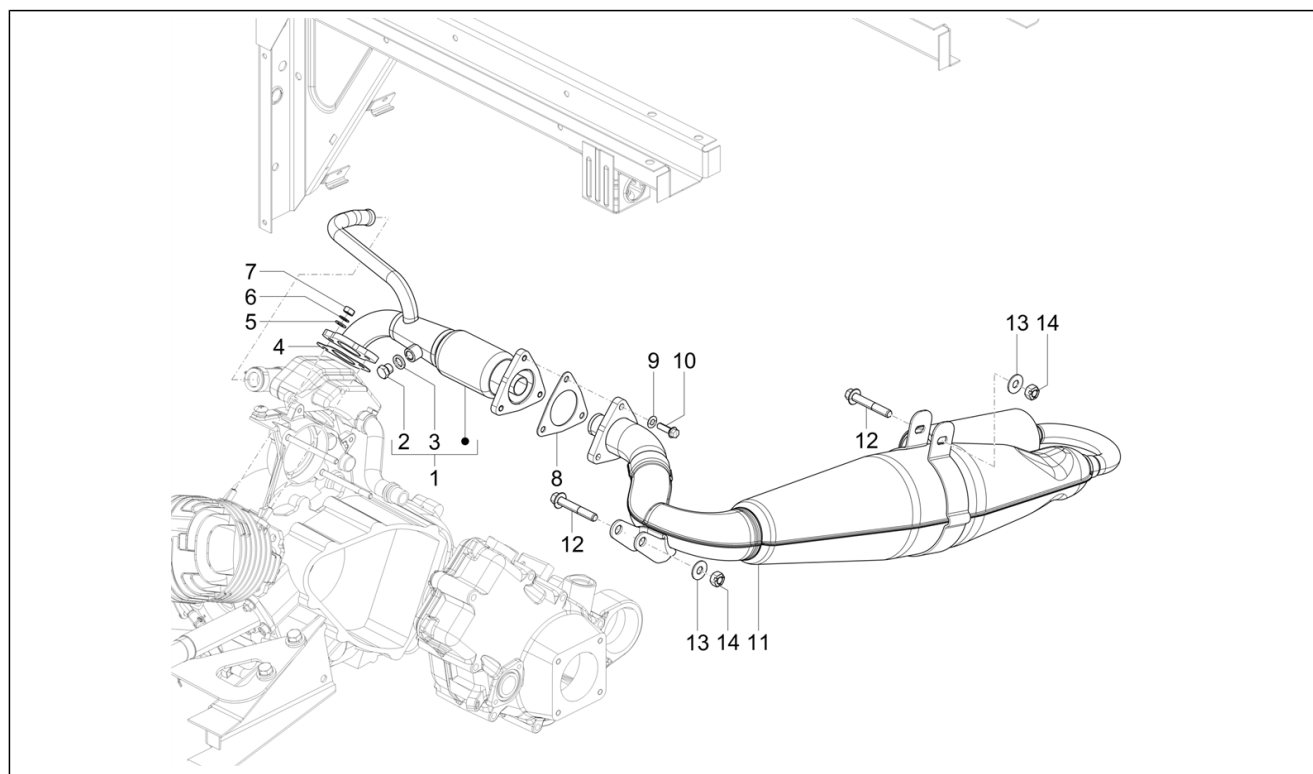

Group	Engine
Code	01.42
Description	Silencer
Service	1

Pos.	Code	Description	Qty	Variants
1	1A011393	Exhaust pipe	1	
2	433122	Screw w/ flange M10	1	
3	016195	Washer $\phi 10.2 \times \phi 15 \times 2$	1	
4	288837	Gasket	1	
5	003056	Flat washer 6,4x12x1	2	
6	012533	Notched washer 6,6x11x0	2	
7	020106	Nut M6	2	
8	1A010762	[...]	1	
9	840782	Belleville spring	3	
10	018639	Hex screw M6x20	3	
11	1A011929	Silencer body assembly	1	
12	B016773	Screw m8x50	2	
13	006032	Washer	2	
14	272176	Nut	2