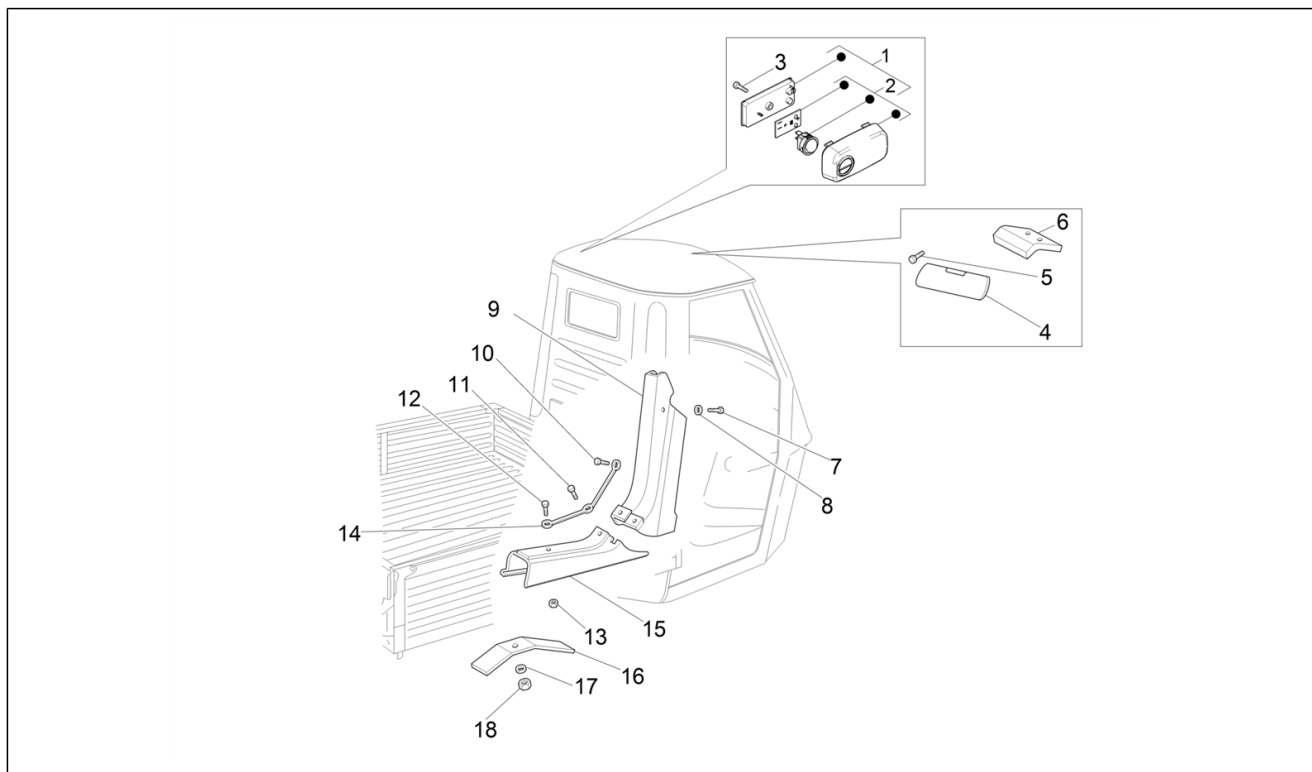

Group	Frame - Plastic parts - Coachwork
Code	02.12
Description	Cab components
Service	1

Pos.	Code	Description	Qty	Variants
1	B007895	Courtesy light	1	
2	B007909	LED circuit micro-glass	1	
3	9356055014000	Self tapping screw	2	
4	264520	Sun-visor	1	
5	D9356055014	screw	2	
6	264252	Sun visor support bracket	1	
7	015859	screw 3,5x16	1	
8	016670	Washer 4,5x12x1	2	
9	261401	Upper protect.	1	
10	015859	screw 3,5x16	1	
11	015911	Self tapping screw 4,2x16	1	
12	015859	screw 3,5x16	1	
13	199190	Expansion plug	4	
14	016670	Washer 4,5x12x1	3	
15	261402	Lower protect.	1	
16	116946	Bracket	1	
17	002383	Washer M20x8.5x2	1	
18	002438	Nut	1