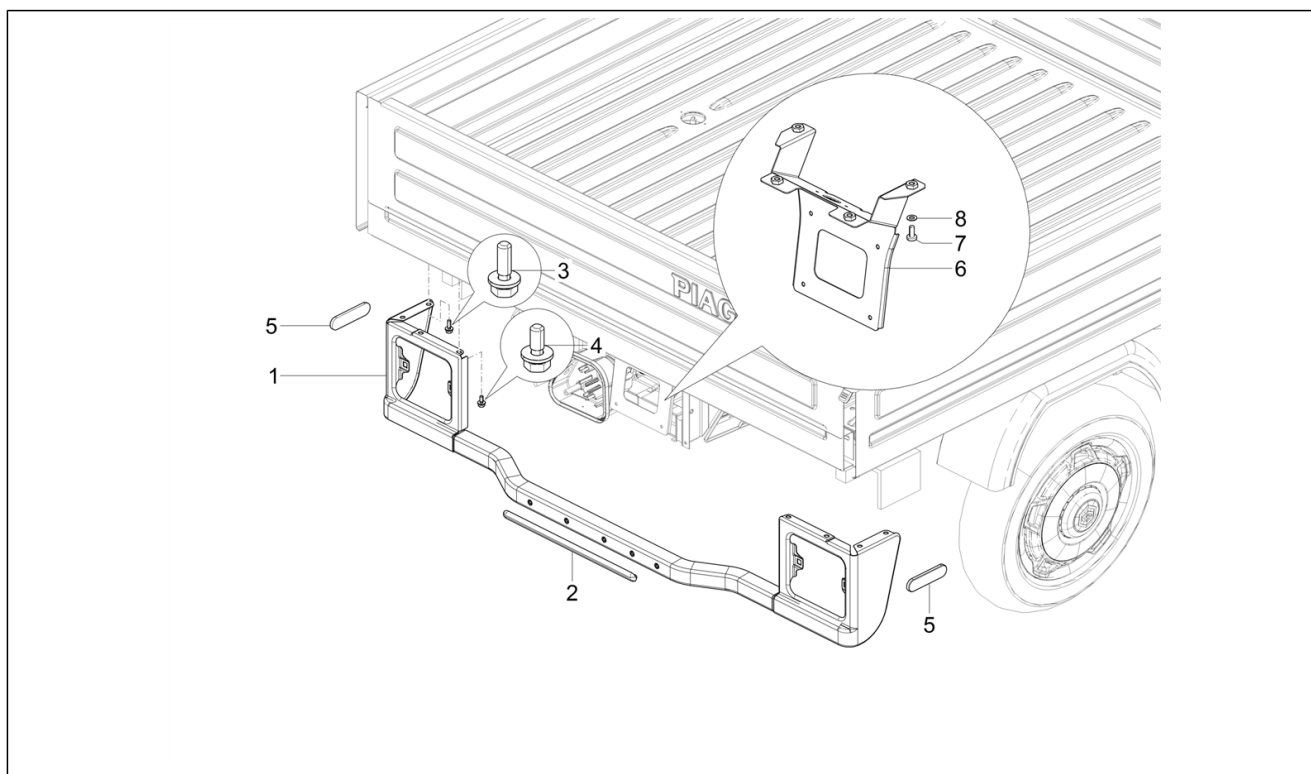

Group	Frame - Plastic parts - Coachwork
Code	02.37
Description	Rear cover - Splash guard
Service	1

Pos.	Code	Description	Qty	Variants
1	1E003052	Fender	1	
2	567839	Moulding	1	
3	CM287320	Hex screw M6x20	4	
4	CM287316	Hex screw M6x16	4	
5	293556	Lateral reflector	1	
6	1E003187	Number plate carrier	1	
7	269170	Screw M6x14	4	
8	269134	Flat washer	4