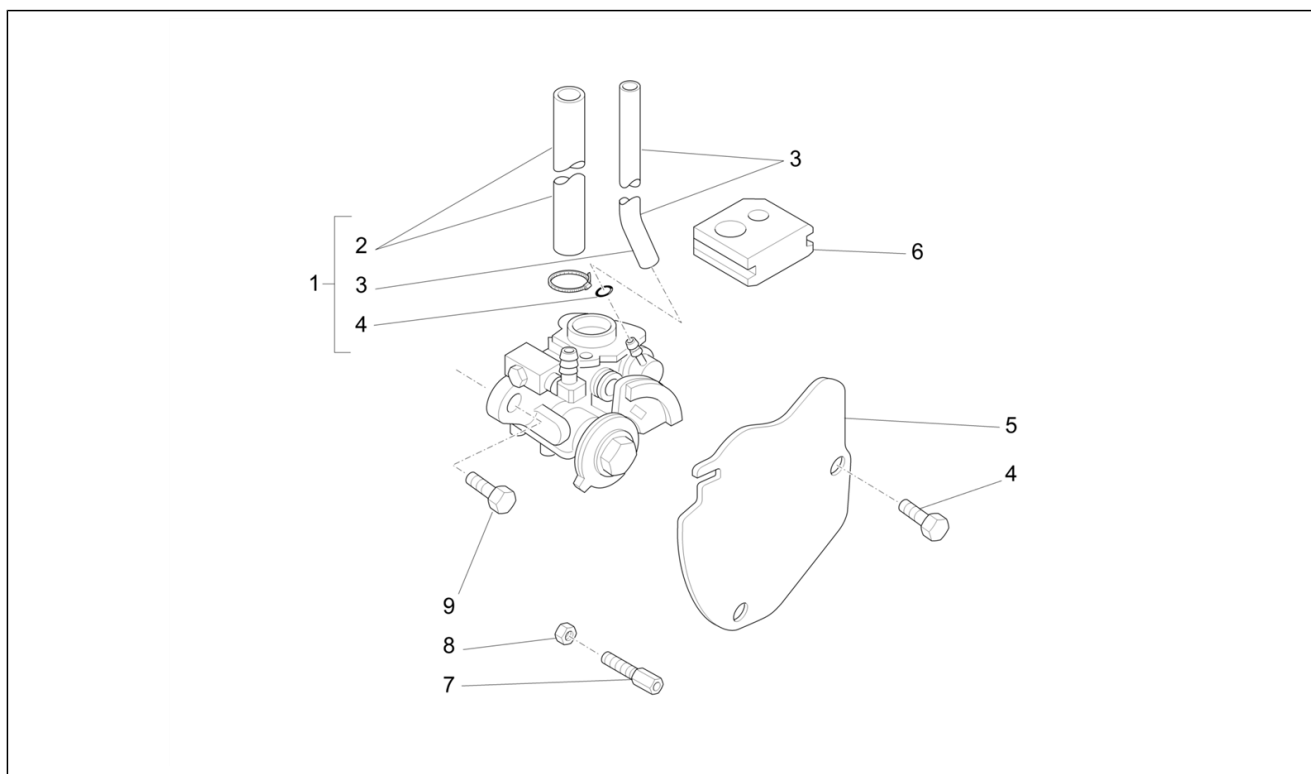

Group	Engine
Code	01.18
Description	Oil pump
Service	1

Pos.	Code	Description	Qty	Variants
1	82606R	Oil pump	1	
2	CM101605	Oil outlet pipe	1	
3	CM101509	Oil inlet pipe	1	
4	311163	Gasket	1	
5	482746	Cover	1	
6	482747	Fairlead	1	
7	146197	Adjuster screw	1	
8	020106	Nut M6	1	
9	031058	screw M5x16	2