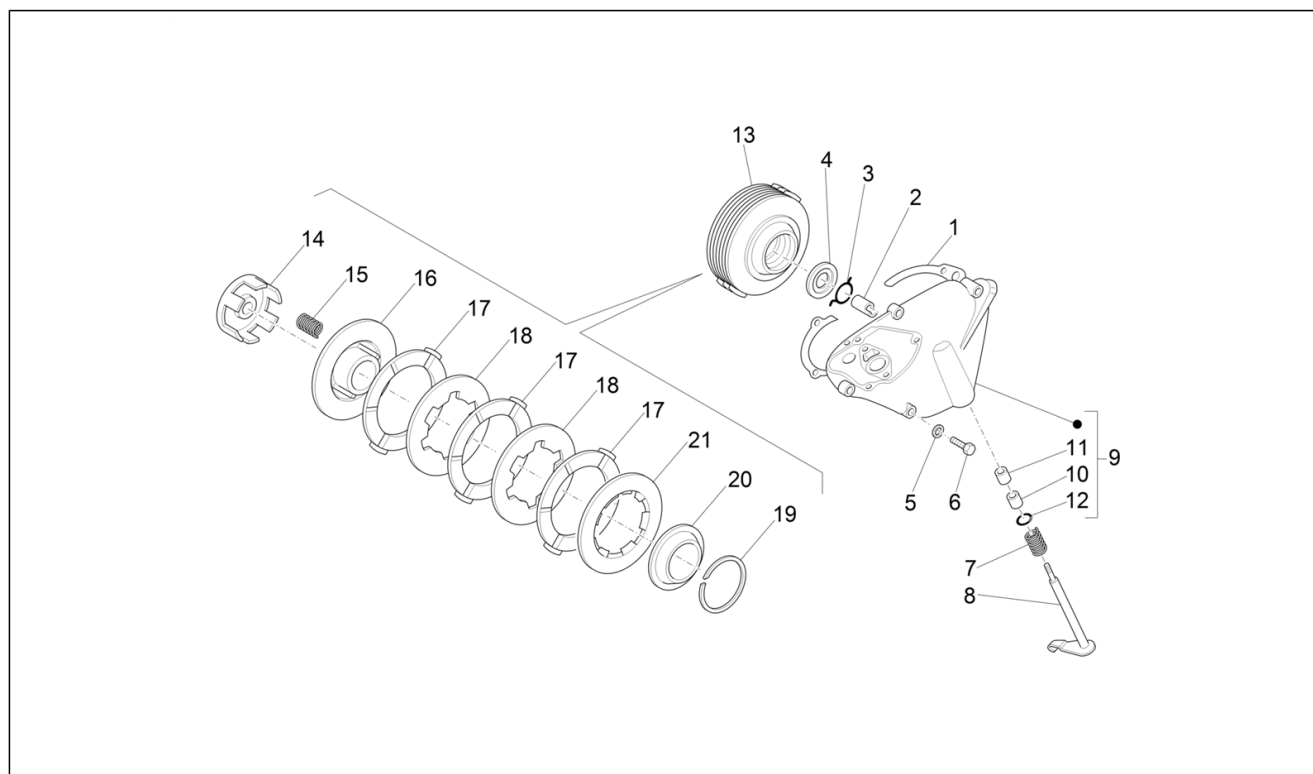

Group	Engine
Code	01.34
Description	Clutch
Service	1

Pos.	Code	Description	Qty	Variants
1	B018214	Clutch cover gasket	1	
2	871561	Clutch pawl	1	
3	286406	Ring	1	
4	2860245	Clutch collar	1	
5	277916	Locating dowel $\varnothing 7,5 \times 12$	2	
6	B016774	Screw w/ flange M6x25	6	
7	239275	Spring	1	
8	2885075	Lever	1	
9	8715765	Complete clutch cover	1	
10	286101	Drawn cap	1	
11	165945	Drawn cap	1	
12	006710	Gasket	1	
13	2898935	Clutch assy	1	
14	2898774	Clutch drum	1	
15	289613	Spring	6	
16	2860135	Deduction collar	1	
17	2859741	Driving clutch disc	3	
18	2860144	Driven clutch disc	2	
19	286019	Circlip	1	
20	286018	Container ring	1	
21	2862975	Collar cup	1