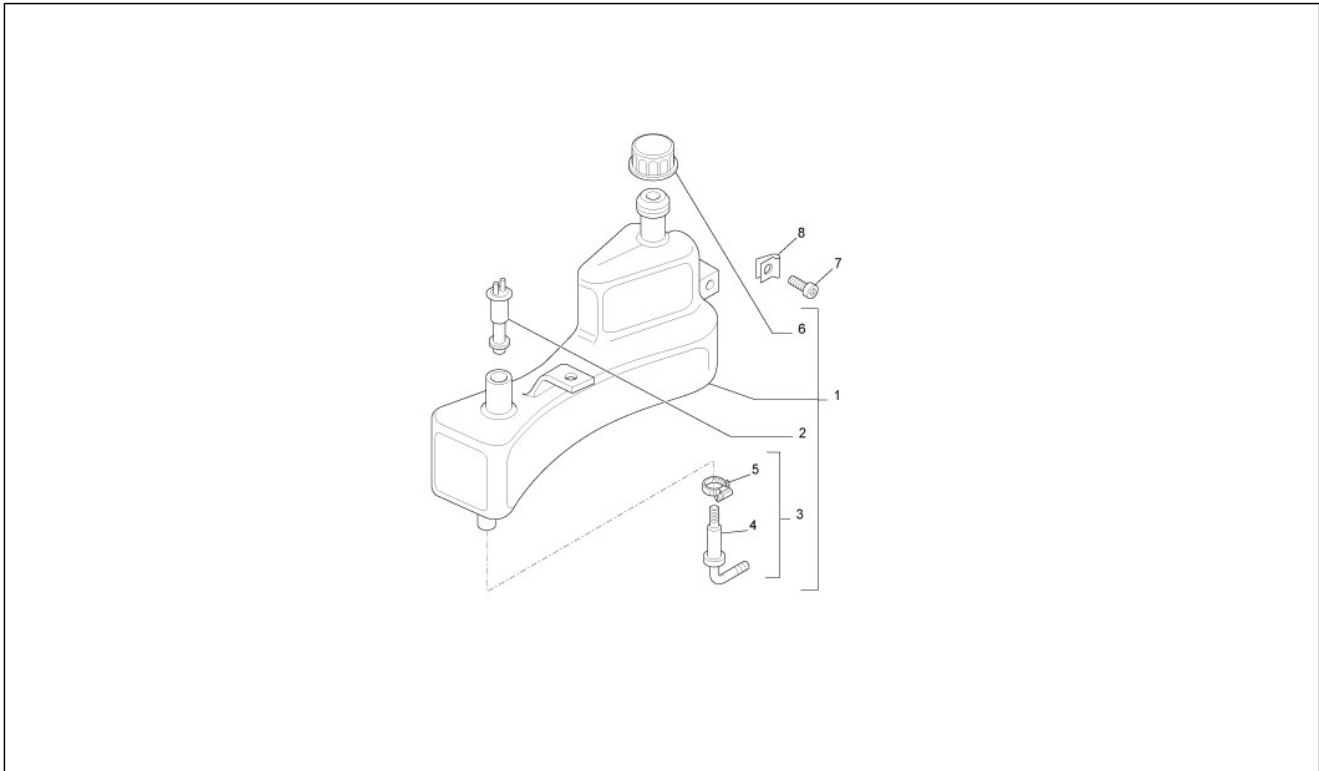

Group	Frame - Plastic parts - Coachwork
Code	02.52
Description	Oil tank
Service	1

Pos.	Code	Description	Qty	Variants
1	566960	Oil tank	1	
2	573080	Float	1	
3	574362	Complete coupling	1	
4	196868	Gasket	1	
5	577557	Hose clamp	1	
6	566962	Oil ins.pl.	1	
7	575249	Metric screw TBC	2	
8	254485	Spring plate M6	1