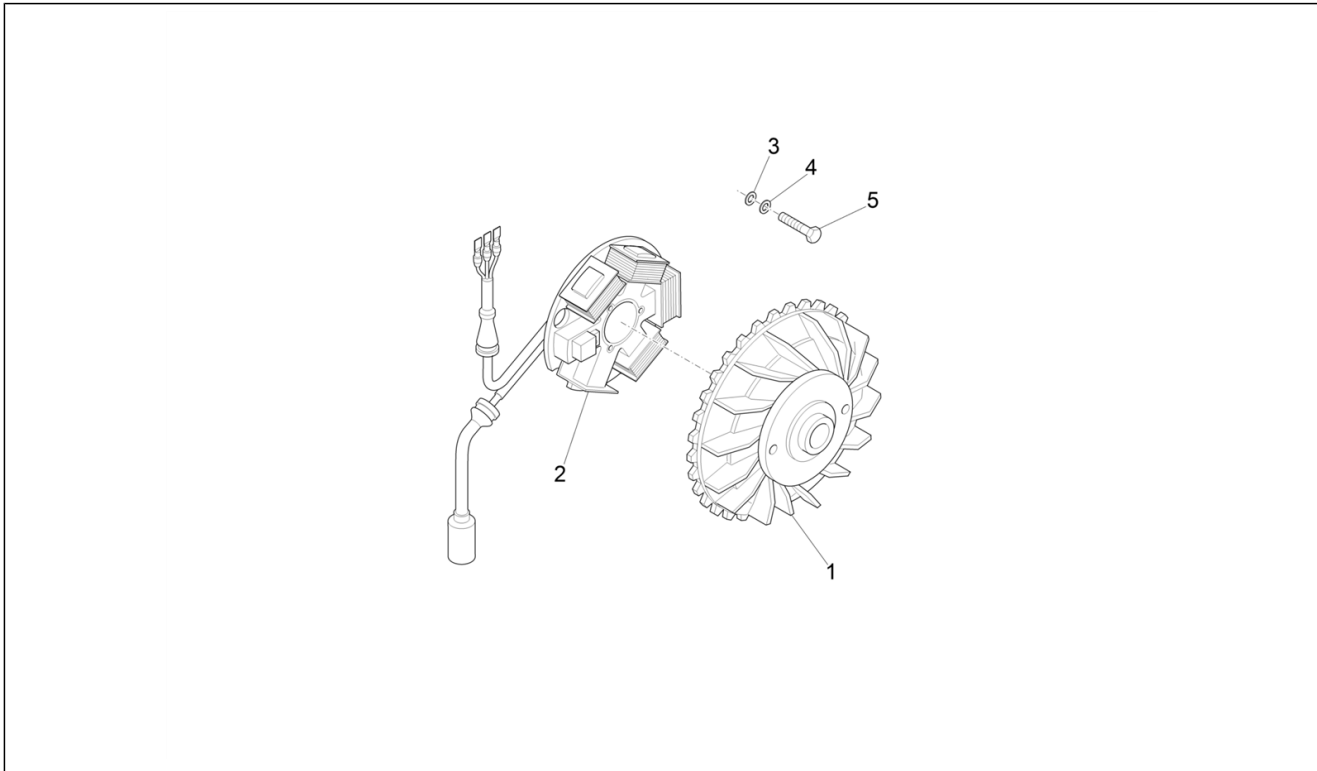

Group	Engine
Code	01.21
Description	Flywheel magneto
Service	1

Pos.	Code	Description	Qty	Variants
1	642204	Rotor with fan	1	
2	642205	Stator	1	
3	0900455	Washer	3	
4	006965	Washer 5.3x10x10	3	
5	000292	screw	3