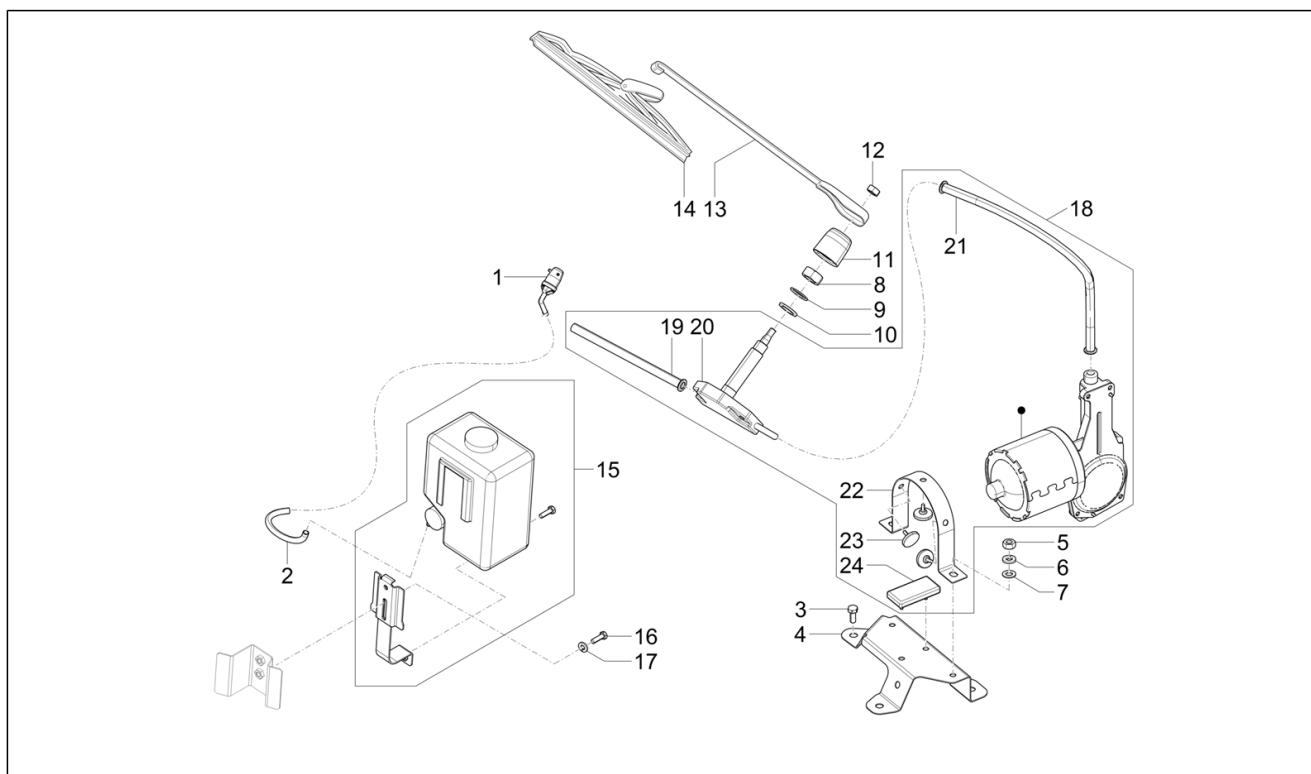

Group	Electrical system
Code	06.16
Description	Front and rear wipers
Service	1

Pos.	Code	Description	Qty	Variants
1	B004721	Windscreen wash jet	1	
2	B004722	pipe	1	
3	CM288916	Hex head screw with dual washer M6x16	3	
4	1E003087	Support bracket	1	
5	020106	Nut M6	2	
6	003056	Flat washer 6,4x12x1	2	
7	016406	Spring washer 6,4x11,8x1	2	
8	1E003211	Nut M6	1	
9	1E003212	Tapered washer	1	
10	229524	Washer	1	
11	1E003210	Guard	1	
12	195482	Self locking nut M6	1	
13	660950	Widescreeen wiper arm	1	
14	568790	Brush	1	
15	1E003046	Reservoir essuie.glace	1	
16	031086	Screw m6x12	2	
17	269134	Flat washer	2	
18	1E003098	Complete windscreen wiper motor	1	
19	1E003220	pipe	1	
20	1E003208	Box	1	
21	1E003209	pipe	1	
22	1E003217	Windscreen wiper motor support band	1	
23	1E003218	Pad	3	
24	1E003219	Buffer	1