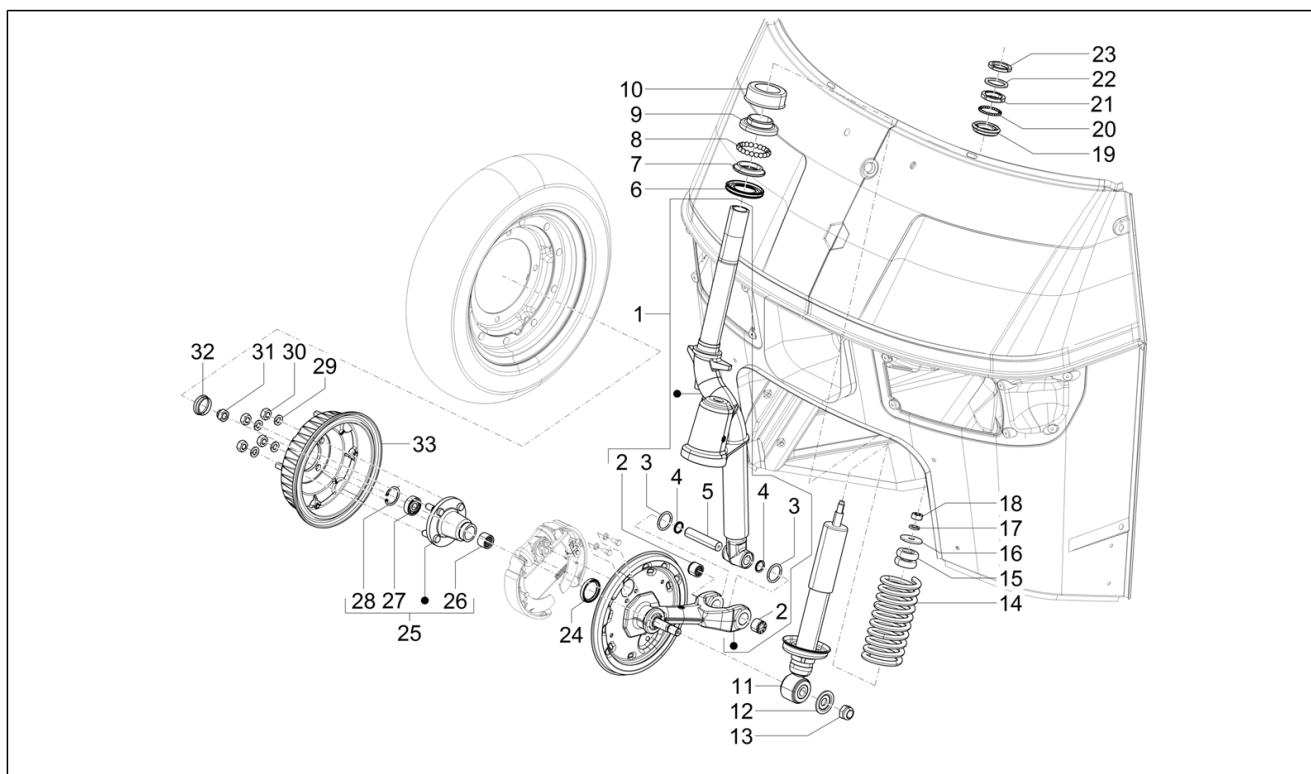

Group	Suspensions - Wheels
Code	04.07
Description	Front suspension - Shock absorber/s
Service	1

Pos.	Code	Description	Qty	Variants
1	1E0029305	Arm complete steering tube	1	
2	137146	Drawn cap	2	
3	006731	Gasket	2	
4	119219	Gasket ring	2	
5	137144	Steering pin	1	
6	119216	Washer	1	
7	568933	Bearing housing	1	
8	006380	Ball	20	
9	568934	Outer thrust bearing	1	
10	119215	Dust cover	1	
11	646463	Front shock absorber	1	
12	177468	Disc	1	
13	006844	Nut M14x1,5	1	
14	119878	Spring	1	
15	174874	Pad	2	
16	567427	Washer	1	
17	016410	Washer 17,6x11x2,5	1	
18	021110	Nut	1	
19	568931	Bearing housing	1	
20	014246	Ball	28	
21	568932	Ring nut	1	
22	0037514	Washer of the steering	1	
23	0111094	Steering tube ring nut	1	
24	021460	Ring	1	
25	1E0029355	Complete front wheel hub	1	
26	121095	Drawn cap	1	
27	002800	Bearing 12x32x10	1	
28	006632	Snap ring	1