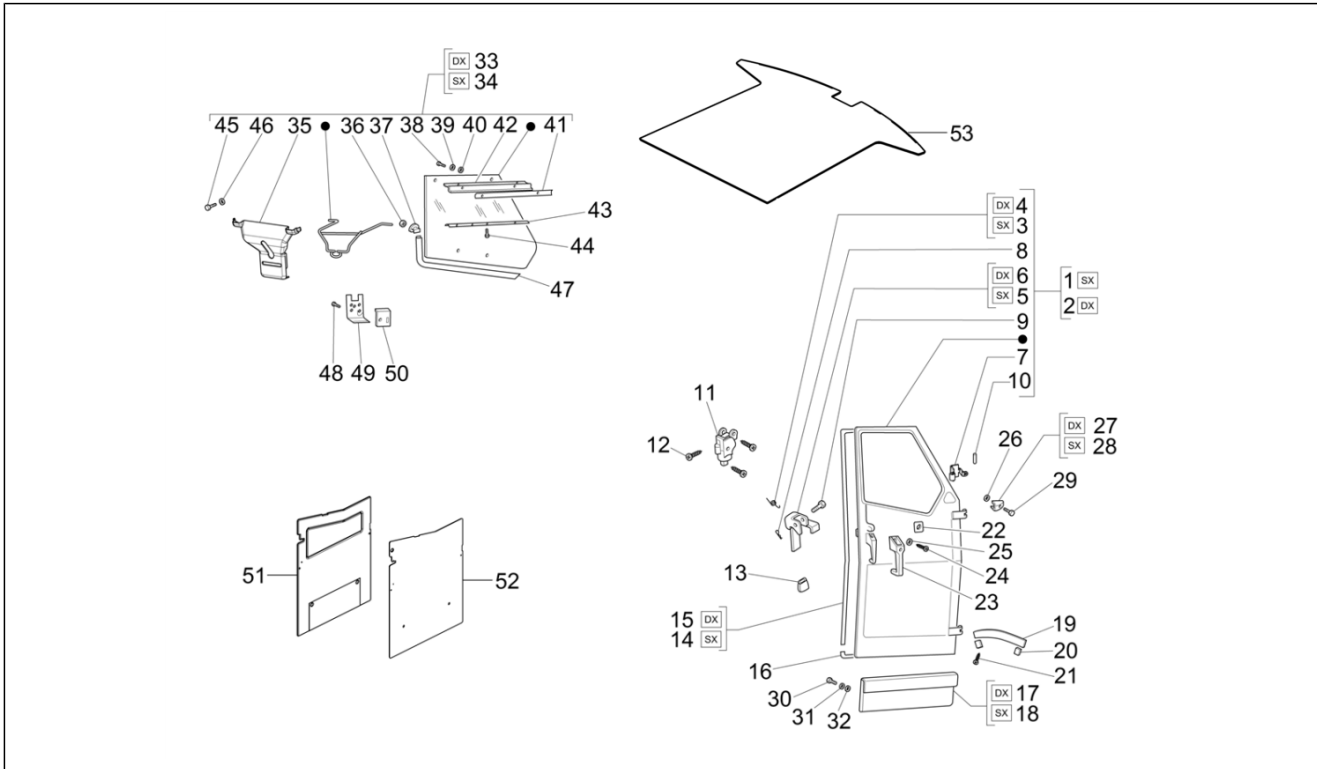

Group	Frame - Plastic parts - Coachwork
Code	02.11
Description	Cab - Doors
Service	1

Pos.	Code	Description	Qty	Variants
53	CM300501		1	
53	CM300502		1