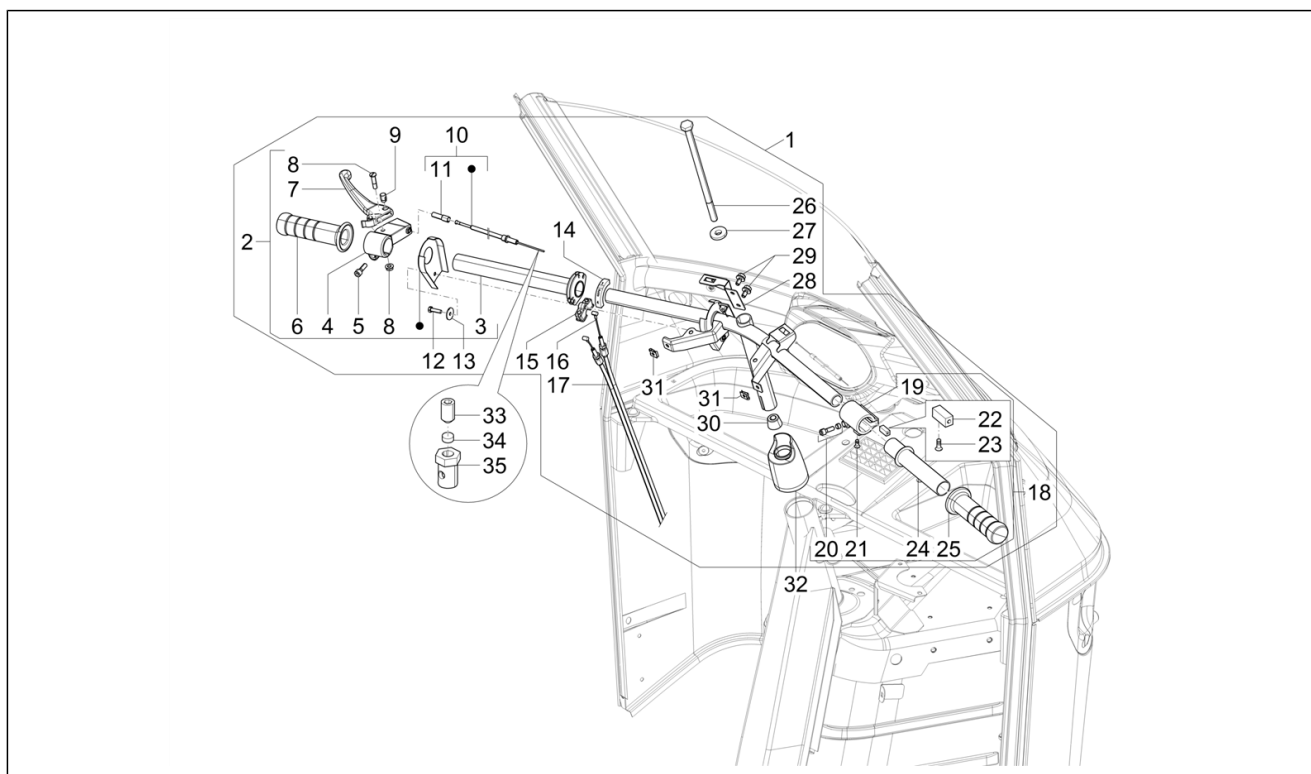

Group	Handlebars/Steering
Code	03.06
Description	Handlebars - Master cil.
Service	1

Pos.	Code	Description	Qty	Variants
1	1E0030665	Handlebars, assy.	1	
1	1E0032425	Handlebars, assy.	1	Model version:Limited speed version (25 Km/h)[25 Km/h]
2	1E003184	Gear control tube	1	
3	265728	Gear control tube	1	
4	265860	Clutch control sleeve	1	
5	1E001264	Hex socket screw M6x20	1	
6	229741	Grip	1	
7	261688	Lever	1	
8	121780	Screw and nut	1	
9	178709	Pin	1	
10	B007702	Clutch control transmission	1	
11	146197	Adjuster screw	1	
12	031059	Bolt	1	
13	006018	Washer	1	
14	569215	Gearshift reference sector	1	
14	1E003285	Gearshift reference sector	1	Model version:Limited speed version (25 Km/h)[25 Km/h]
15	137347	Slide piece	1	
16	658207	Gear change transmission	1	
17	658208	Gear change transmission	1	
18	1E003174	Throttle control sleeve assembly	1	
19	1E003186	Gas control sleeve	1	
20	123394	Screw with bushing	1	
21	123389	screw	1	
22	229935	Sliding block	1	
23	123391	Sec. screw	1	
24	272382	Throttle control tube	1	
25	229741	Grip	1	
26	226352	Bolt	1