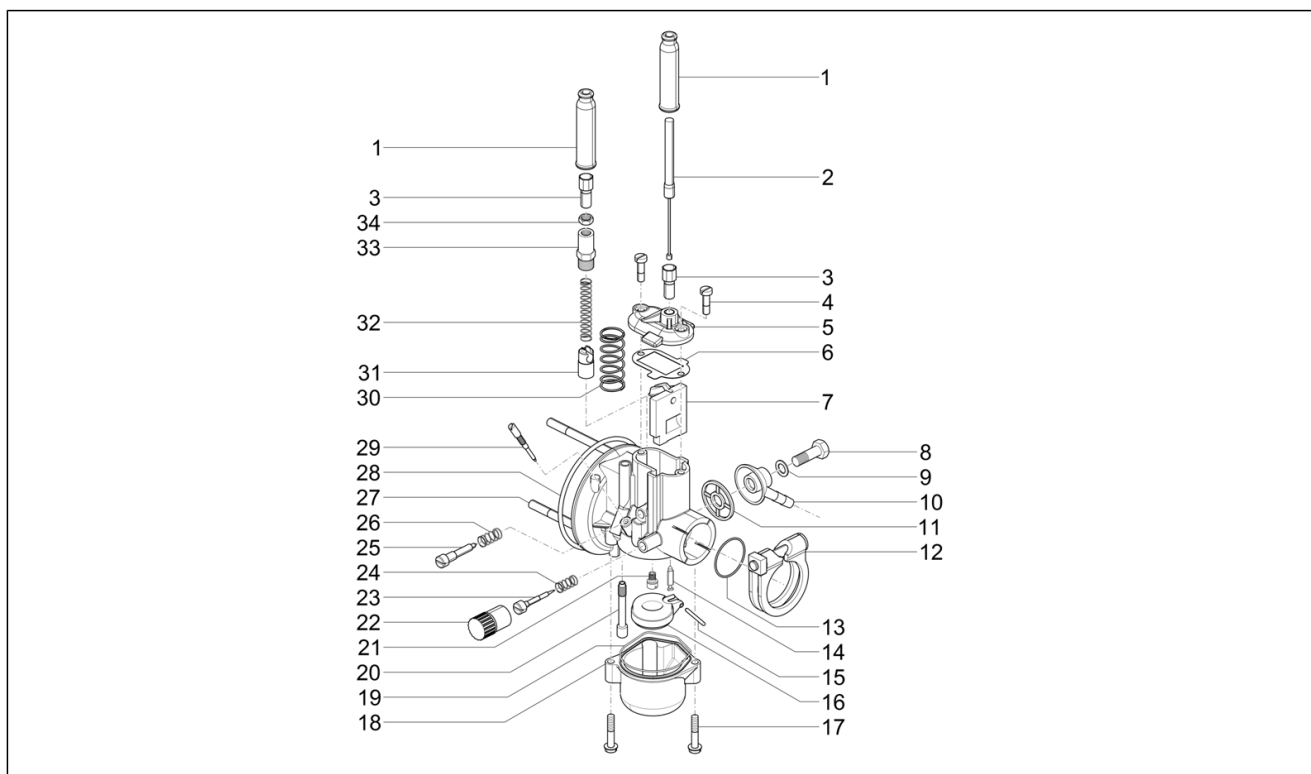

Group	Engine
Code	01.40
Description	Carburetor's components
Service	1

Pos.	Code	Description	Qty	Variants
1	127050	Cap	2	
2	612791	Fuel splitter transmission	1	
3	024638	screw	2	
4	113906	screw	2	
5	196692	Cover	1	
6	196694	Gasket	1	
7	196380	Gas valve	1	
7	1A014380	Gas valve	1	Model version:Limited speed version (25 Km/h)[25 Km/h]
8	085294	screw	1	
9	085288	Gasket	1	
10	152067	Sparkplug cap	1	
11	099315	Fuel filter	1	
12	140275	Ring	1	
13	245201	Gasket	1	
14	090506	Spring pin	1	
15	085291	Pin	1	
16	199915	Float	1	
17	098134	screw	2	
18	098138	Float chamber	1	
19	098148	Gasket	1	
20	098433	Jet	1	
21	CM140624	Maximum jet 58	1	
21	CM140623	Maximum jet 57	1	Model version:Limited speed version (25 Km/h)[25 Km/h]
22	245633	Cap	1	
23	240199	screw	1	
24	098135	Spring	1	
25	245632	Screw	1	
26	098130	Spring	1