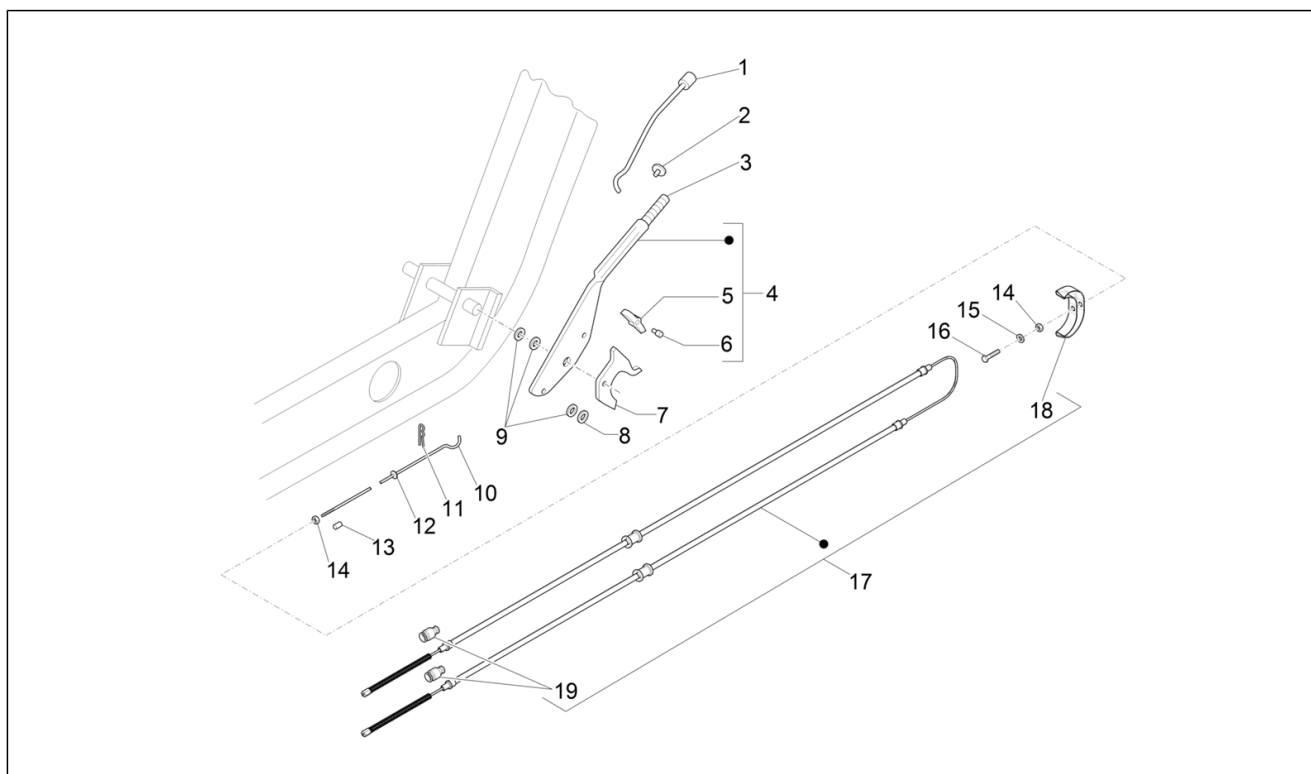

Group	Braking system - Transmissions
Code	05.07
Description	Parking brake
Service	1

Pos.	Code	Description	Qty	Variants
1	258656	Rod	1	
2	116232	Cup	1	
3	109310	Spring	1	
4	258657	Lever	1	
5	109306	Guide pin	1	
6	109309	Pin	1	
7	1176124	Sector	1	
8	005970	Snap ring	1	
9	101422	Washer	3	
10	117613	Tie rod	1	
11	012768	Cotter pin	1	
12	117614	Fairlead	1	
13	117615	Spacer	1	
14	020106	Nut M6	2	
15	118745	Washer	1	
16	008451	Self tapping screw 3,5x13	1	
17	1E003115	Hand brake transmission	1	
18	117616	Front fork	1	
19	116260	Cap	2