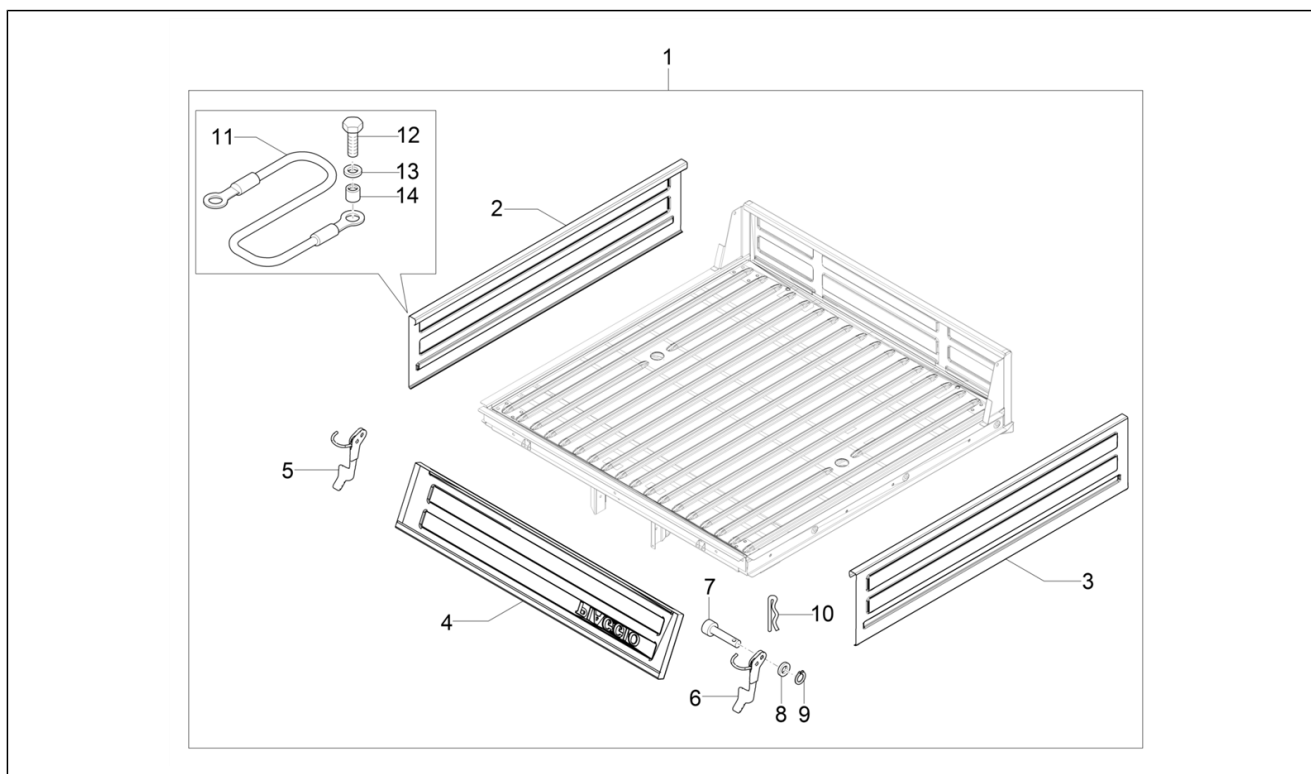

Group	Frame - Plastic parts - Coachwork
Code	02.17
Description	Loading body open - Side boards
Service	1

Pos.	Code	Description	Qty	Variants
1	CM2974015	Rear body	1	Model:Long deck[PL]
1	CM2974025	Rear body	1	Model:Closed box body[F] Short deck[PC]
1	CM2974035	Rear body	1	Model:Cross[Cross]
2	CM0314021	Complete LH dropside	1	Model:Long deck[PL]
2	CM0314041	Complete LH dropside	1	Model:Closed box body[F] Short deck[PC] Cross[Cross]
3	CM0314011	Complete RH dropside	1	Model:Long deck[PL]
3	CM0314031	Complete RH dropside	1	Model:Closed box body[F] Short deck[PC] Cross[Cross]
4	5653886	Rear flap	1	
5	116627	Handle	1	
6	118917	Handle	1	
7	090742	Pin	2	
8	016604	Washer	2	
9	005967	Ring	2	
10	012761	Split pin	2	
11	565779	Rear door support cable	2	
12	031090	Hex screw	4	
13	003056	Flat washer 6,4x12x1	6	
14	243710	Spacer	4