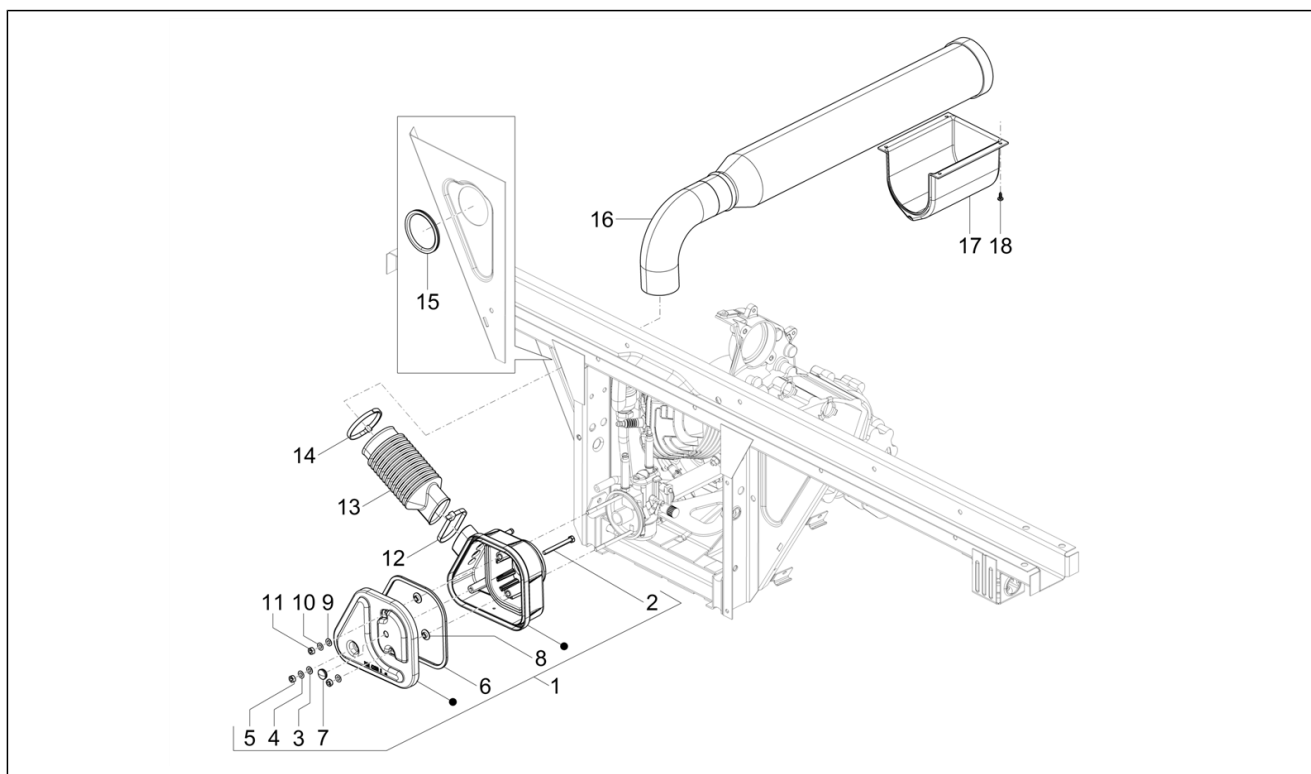

Group	Engine
Code	01.45
Description	Air filter
Service	1

Pos.	Code	Description	Qty	Variants
1	1A011442	Complete air filter	1	
2	B014245	Hexagonal-head screw M5x50	1	
3	003055	Plain washer 5,4x10x0,8	1	
4	006965	Washer 5.3x10x10	1	
5	020105	Nut	1	
6	295331	Gasket	1	
7	087975	Filter housing plug	1	
8	826118	Spacer	2	
9	003055	Plain washer 5,4x10x0,8	2	
10	006965	Washer 5.3x10x10	2	
11	020105	Nut	2	
12	117368	Lock-strap	1	
13	119995	pipe	1	
14	109961	Lock-strap	1	
15	220549	Gasket	1	
16	1A011448	Complete air intake pipe	1	
17	243831	Bracket	1	
18	008432	screw M3,5x9,5	4