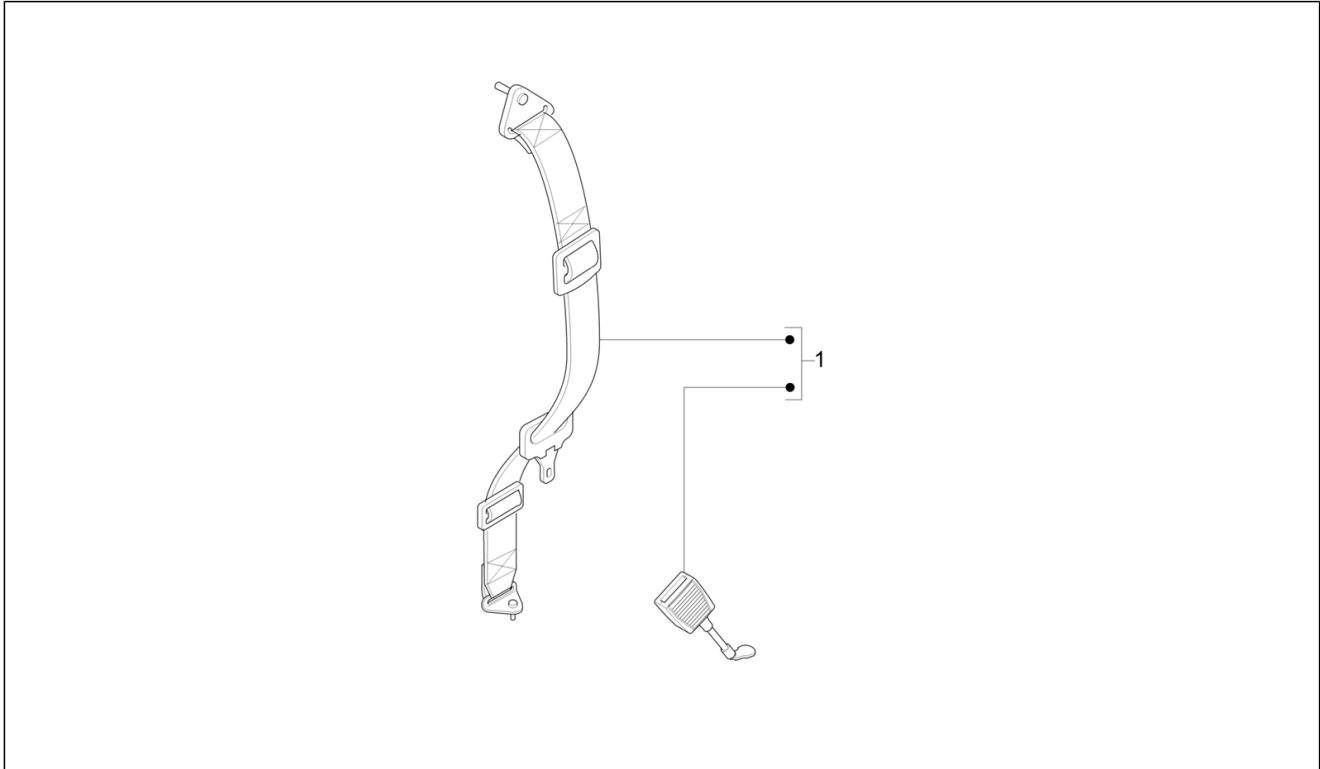

Group	Frame - Plastic parts - Coachwork
Code	02.13
Description	Seat belts
Service	1

Pos.	Code	Description	Qty	Variants
1	56537R	Seat belt	1