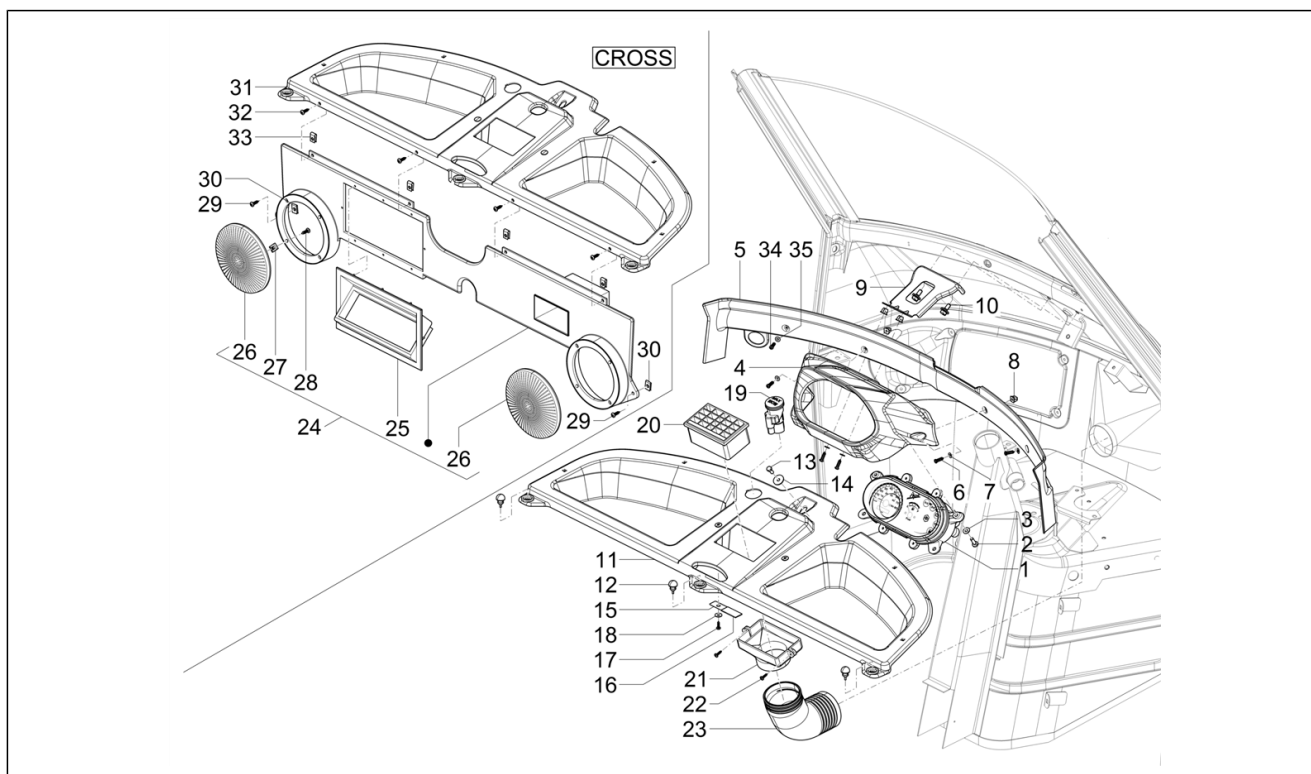

Group	Handlebars/Steering
Code	03.02
Description	Meter combination - Cruscotto
Service	1

Pos.	Code	Description	Qty	Variants
29	015911	Self tapping screw 4,2x16	2	
30	CM017408	Plate	2	
31	CM299602	Storage compartment dashboard	1	
32	015911	Self tapping screw 4,2x16	4	
33	CM017401	Plate	4	
34	018536	Self-tap screw 3,5x13	2	
35	256382	Washer	2